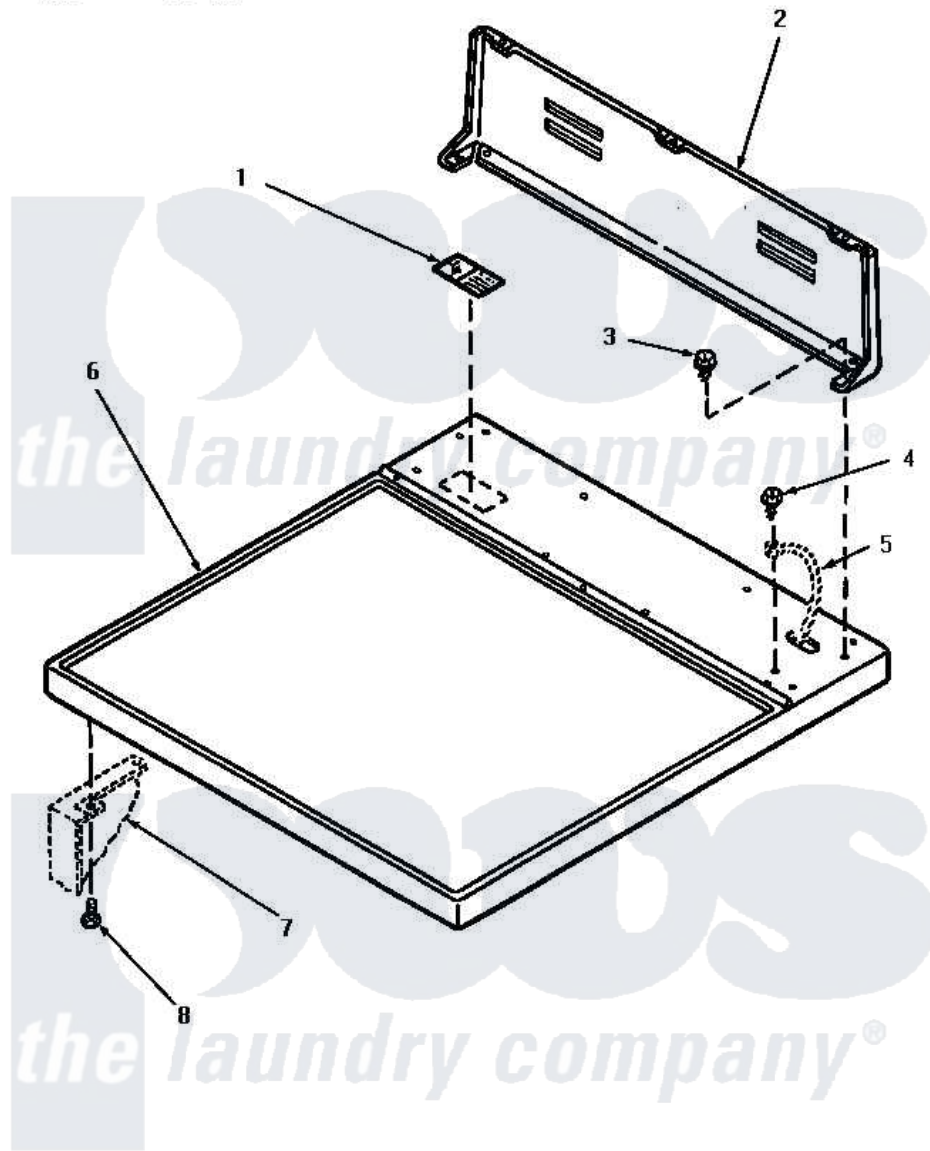

# Amana NG5319 01 - CABINET TOP & CONTROL HOOD REAR PANEL

## CABINET TOP AND CONTROL HOOD REAR PANEL

Amana [Residential Amana NG5319 Washer Parts](#) Parts Diagram 01 - CABINET TOP & CONTROL HOOD REAR PANEL

[Click on the part number to view part](#)

Item	Original Part Number	Replaced By	Status	Part Description
1	24903		Not Available	STICKER,DISCONNECT POW
2	59970		Not Available	CONTROL HOOD, REAR PANEL
3	23962	<a href="#">W10116760</a>		Screw
4	<a href="#">20530</a>			Screw, 10-24 x 3/8 Hex
5	Y00000000		Not Available	SEE NOTE GROUND WIRE, GREEN
6	60815H		Not Available	ASSY, TOP PANEL-DOMESTI
"	60815L		Not Available	CABINET TOP, ALMOND
"	60815W		Not Available	ASSY, TOP & CARTON
7	Y00000000		Not Available	SEE NOTE CABINET
8	33562	<a href="#">27001200</a>		Screw