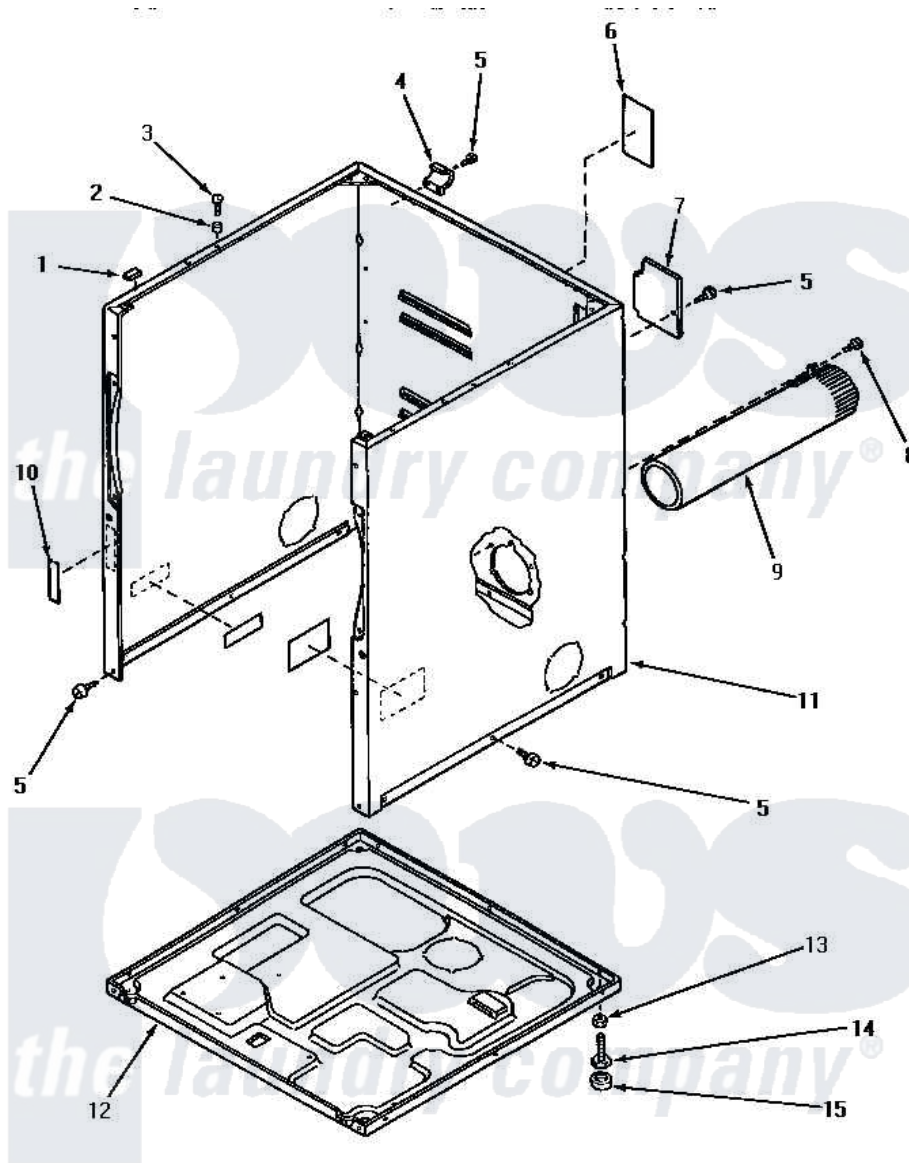

# Amana NG5319 02 - CABINET, EXHAUST DUCT & BASE

## CABINET, EXHAUST DUCT AND BASE

Amana [Residential Amana NG5319 Washer Parts](#) Parts Diagram 02 - CABINET, EXHAUST DUCT & BASE  
 Click on the part number to view part

Item	Original Part Number	Replaced By	Status	Part Description
1	<a href="#">Y56128</a>			Pad, Bumper
2	56079	<a href="#">505187</a>		Locator, Panel
3	32671	<a href="#">Y014874</a>		Screw, Idler Arm And Sleeve
4	60826		Not Available	HINGE, TOP
5	33562	<a href="#">27001200</a>		Screw
6	56427		Not Available	STICKER
7	<a href="#">60821</a>			Access Cover
8	Y33561	<a href="#">489464</a>		Screw
9	56118		Not Available	ASSY, EXHAUST DUCT
10	24903		Not Available	STICKER,DISCONNECT POW
11	60813PW		Not Available	CABINET, WHITE
"	60813PH		Not Available	CABINET, HARVEST GOLD
"	60813PL		Not Available	CABINET, ALMOND
12	<a href="#">60811</a>			Assembly, Base-Complete
13	20274	<a href="#">62739</a>		Nut, Lock
14	Y52696	<a href="#">Y305086</a>		Adjustable Leg And Nut