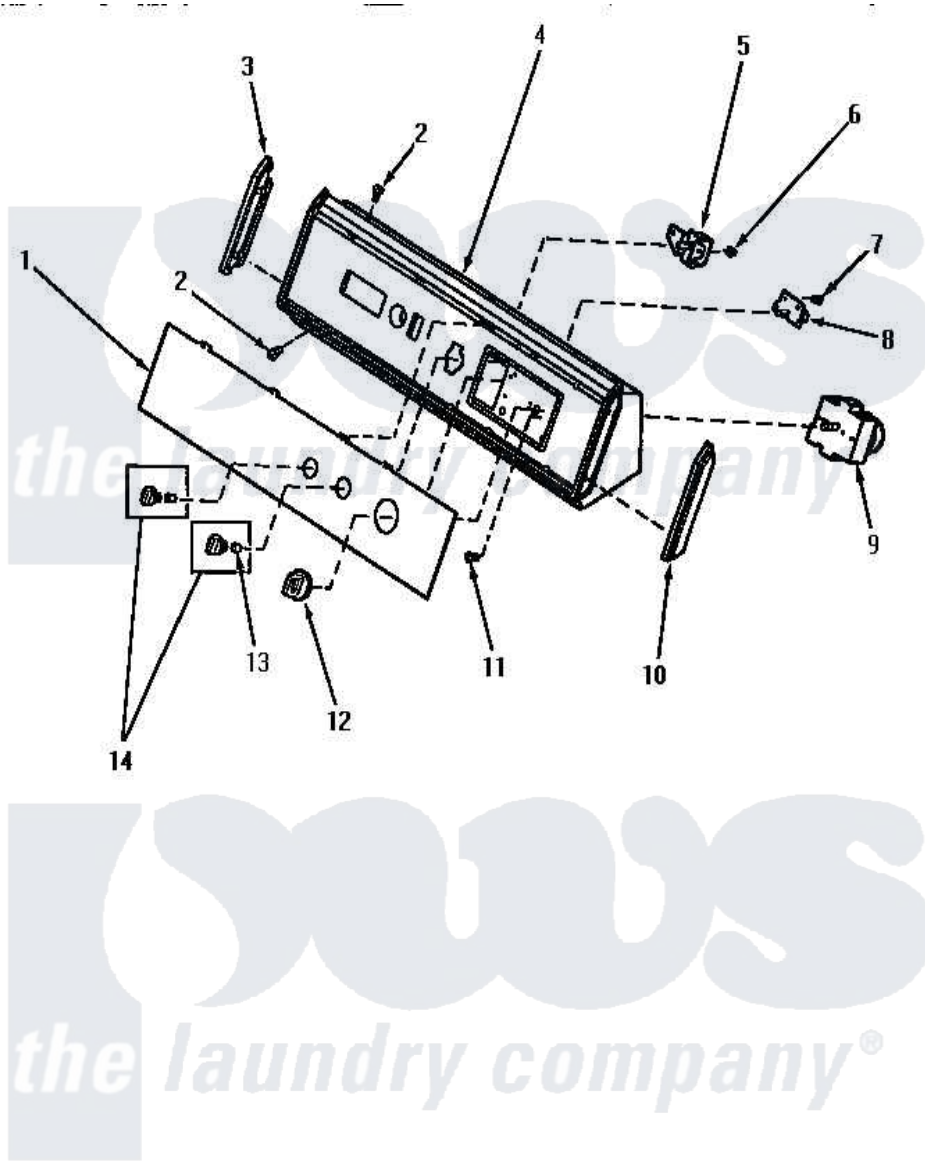

Amana NG5319 05 - GRAPHIC PANEL, CONTROL HOOD & CONTROLS

GRAPHIC PANEL, CONTROL HOOD AND CONTROLS

Amana [Residential Amana NG5319 Washer Parts](#) Parts Diagram 05 - GRAPHIC PANEL, CONTROL HOOD & CONTROLS

[Click on the part number to view part](#)

Item	Original Part Number	Replaced By	Status	Part Description
"	NOTE:		Not Available	WE USE DIFFERENT TIMER VENDORS. ALTHOUGH THE TIMERS DIFFER IN APPEARANCE, THEY ARE COMPLETELY INTERCHANGEABLE WHEN IDENTIFIED BY THE SAME PART NUMBER.
1	59488		Not Available	REPLACED BY 60213
2	31752		Not Available	SCREW, No. 8ABX3/4 POZIDRI
3	31249		Not Available	CAP, END-L.H. -CHROME
4	59955		Not Available	ASSY, HOOD & MOUNTING P
5	59447	500823		Signal, Rotary
6	31260			Screw, No. 8 X 3/8 Ind H
7	23962	W10116760		Screw
8	59450		Not Available	SWITCH, ROTATE-TO-START
9	59422		Not Available	TIMER, 5 CYCLE
"	61402		Not Available	TIMER, 5 CYCLE

10	31248		Cap, End-RH-Chrome	
11	Y59616	90767	Screw, 8A X 3/8 HeX Washer Head Tapping	
12	59793		Not Available	ASSY,TIMER KNOB & SKIRT
13	10519		Not Available	RETAINER
14	31287		Not Available	ASSY,KNOB-ROTARY-BLK/B