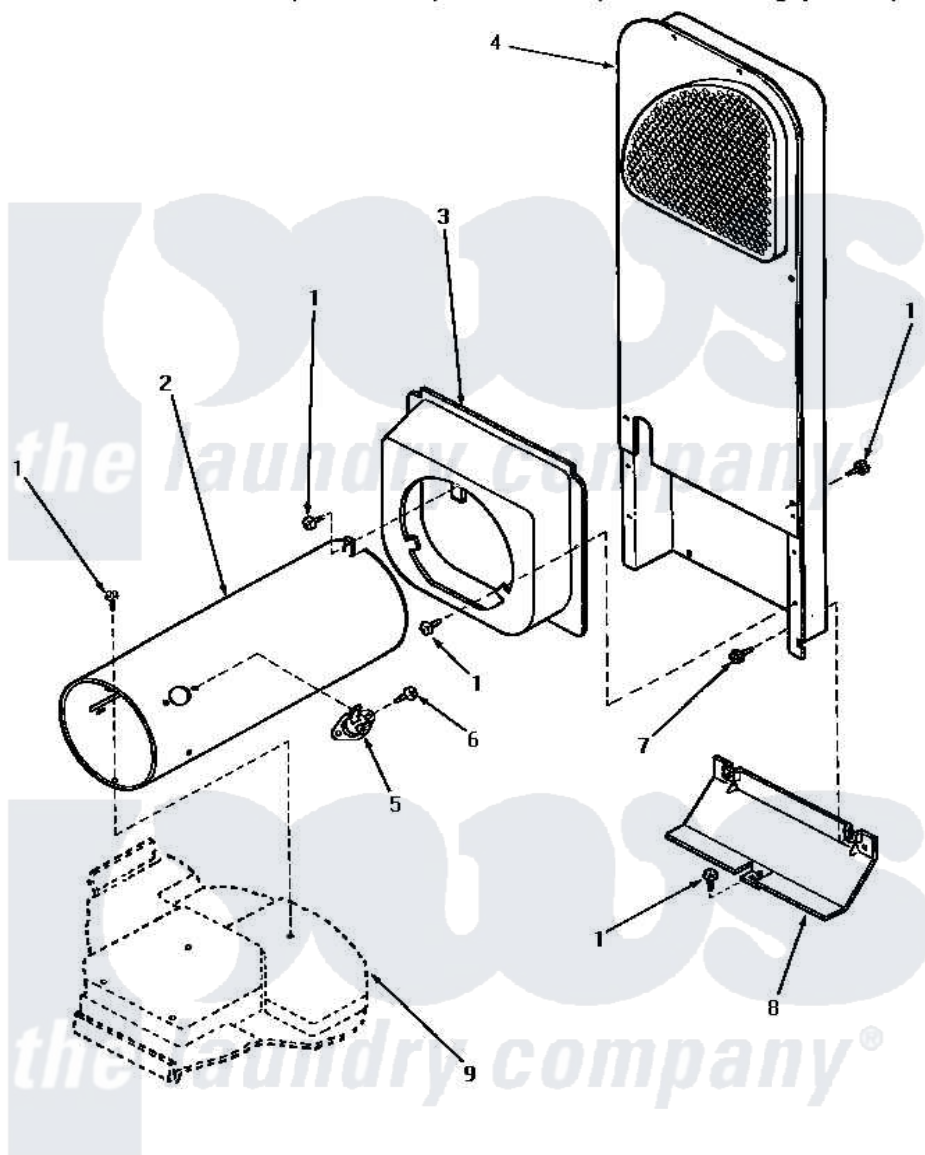

Amana NG5319 06 - HEATER BOX (STARTING SN S6333960XM)

HEATER BOX (Gas Models starting Serial No.S6333960XM)

Amana [Residential Amana NG5319 Washer Parts](#) Parts Diagram 06 - HEATER BOX (STARTING SN S6333960XM)

[Click on the part number to view part](#)

Item	Original Part Number	Replaced By	Status	Part Description
1	33562	27001200		Screw
2	61974		Not Available	BURNER HOUSING
3	Y60948	510101		Shroud Heat Duct
4	61161P	503605		Assembly, Heater Duct
5	489P3			Limit Thermostat
6	51782		Not Available	SCREW, 6B-20X5/16
7	51780	3390631		Screw, 10-16 X 3/8
8	60952		Not Available	SHIELD,HEAT DUCT
9	Y00000000		Not Available	SEE NOTE BASE