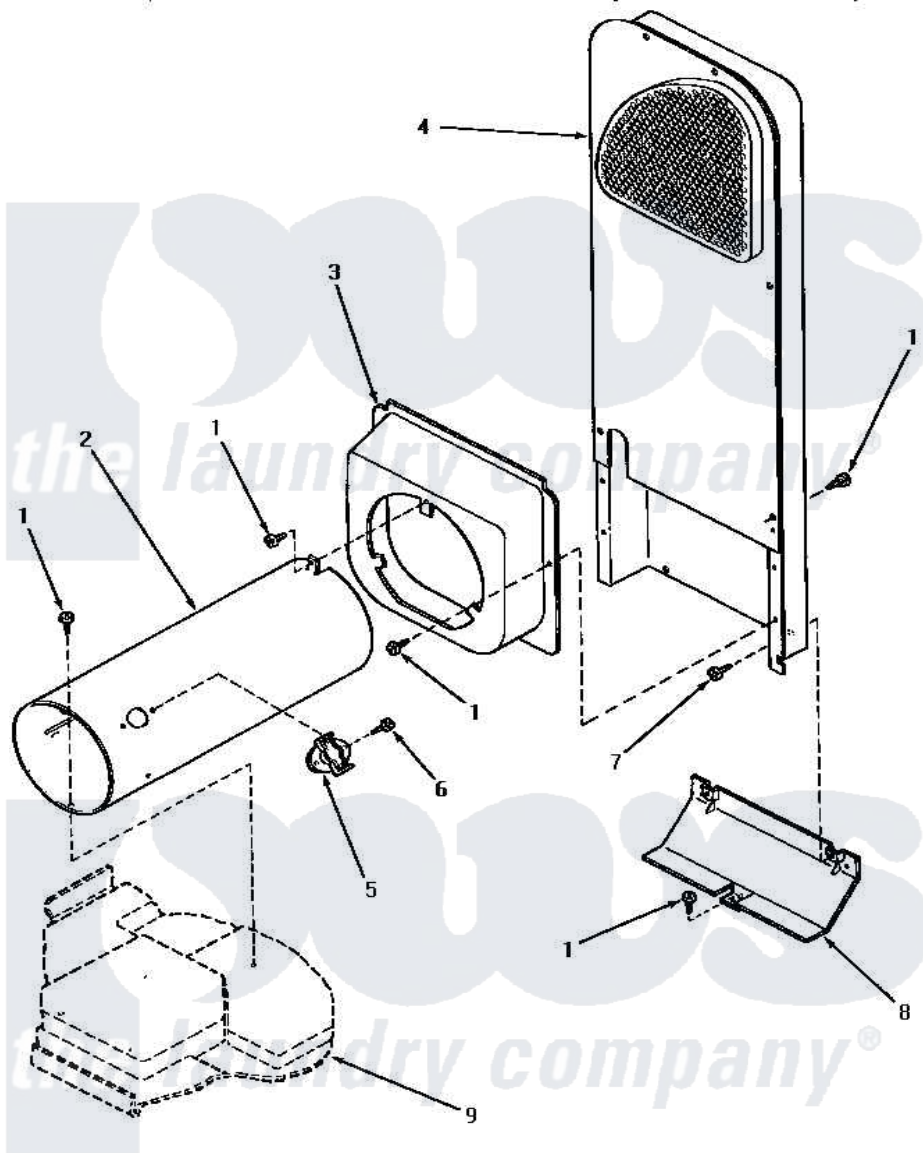

Amana NG5319 07 - HEATER BOX (THRU SN S6333959XM)

HEATER BOX (Gas Models through Serial No.S6333959XM)

Amana [Residential Amana NG5319 Washer Parts](#) Parts Diagram 07 - HEATER BOX (THRU SN S6333959XM)

[Click on the part number to view part](#)

Item	Original Part Number	Replaced By	Status	Part Description
1	33562	27001200		Screw
2	56240	08013801		Bracket
3	56237	510101		Shroud Heat Duct
4	61161P	503605		Assembly, Heater Duct
5	58366	489P3		Limit Thermostat
6	23222	3177991		Screw
7	51780	3390631		Screw, 10-16 X 3/8
8	60952		Not Available	SHIELD,HEAT DUCT
9	Y00000000		Not Available	SEE NOTE BASE