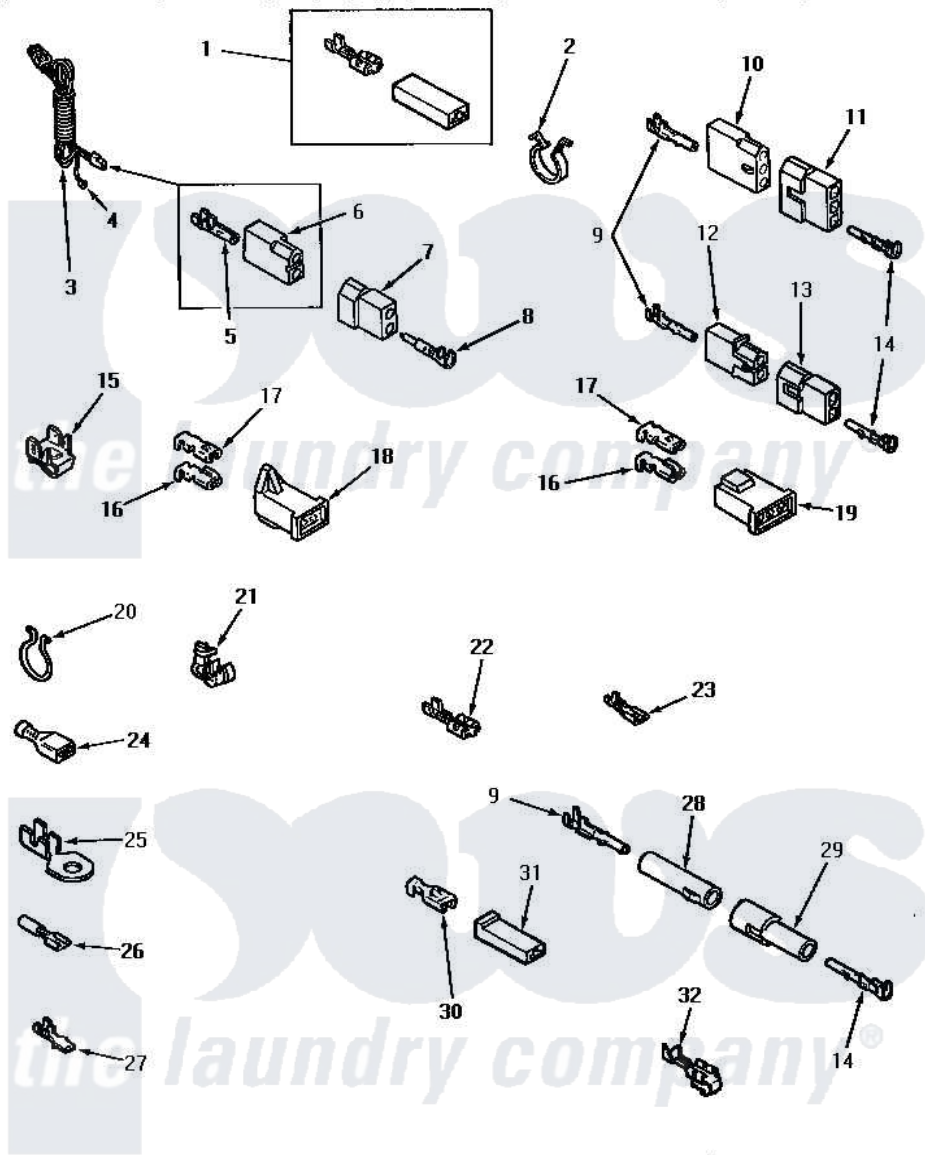

Amana NG5319 10 - POWER CORD & TERMINALS

POWER CORD AND TERMINALS

Amana [Residential Amana NG5319 Washer Parts](#) Parts Diagram 10 - POWER CORD & TERMINALS
 Click on the part number to view part

Item	Original Part Number	Replaced By	Status	Part Description
1	Y00237			Terminal-Female 1/4 ((1) 12 GAUGE Wire Or(2) 18 GA
2	61510	504034		Clip, Wire
3	Y56222	27001142		Cord, Power
4	Y00000000		Not Available	SEE NOTE GROUND WIRE, GREEN
5	00130			Terminal, Pin-1/8 Femal
6	56265			Receptacle, 2 Circuit
7	56266			Plug
8	Y00127			Terminal, Pin-1/8 Male
9	Y00117	5011-XX		093 Female Socket
10	23039	697780		Receptacle,
11	23040			Plug-3 Circuit
12	56451			Receptacle, 2 Circuit
13	56448			Terminal Block Plug
14	Y00116			Terminal, Pin-Male
15	Y00161	B5733302		Clip, Ground

16	Y00190		Connector-Receptacle
17	Y00189		Terminal, Spade
18	58799		Connector-2 Circuit
19	58800	Not Available	CONNECTOR-3 CIRCUIT (3 CIRCUIT CONNECTOR)
20	51291		Clip, Wire
21	21903	211881	Grommet, Cord Part Not Used- Gas Models Only
22	Y00121	Not Available	SPADE TERMINAL(12 GAUGE) (1/4 INCH-(2) 18 GAUGE WIRES O
"	Y00119	Not Available	SPADE TERMINAL(18 GAUGE) (1/4 INCH-(1) 18 GAUGE WIRE)
"	Y00222	Not Available	TERMINAL,FEMALE-1/4 SP
23	Y00124		Spade Terminal (18 Gauge) (3/16 Inch-(1) 18 Gauge Wire-
"	Y00209		Spade Terminal (18 Gauge) (3/16 Inch-(2) 18 Gauge Wires-
"	00156	00156SRE	65br30/FI
24	Y00163	285432	Terminal
"	Y00165		Insulated Spade Terminal
25	00110		No.10 18 Gauge Wire
"	Y00111		Ring Terminal No.10 No.10 18 Gauge Wires Or
26	Y00215		Barrel Insulated Spade
"	Y00214	Not Available	BARREL INSULATED SPADE(18 GAUG (1/4 INCH- 18 GAUGE WIRE)
27	Y00138		Male Tab Terminal 18 Gauge Wire)
"	Y00139	Y00138	Male Tab Terminal 18 Gauge Wire)
28	26301		Receptacle, Molex
29	26302	Not Available	PLUG,1 CIRCUIT
30	Y00115		Lock In Spade Terminal (18 Gaug (1/4 Inch-(1) 18 Gauge Wire)
"	00122	Not Available	(1/4 INCH-(2) 18 GAUGE WIRES O
31	90789		Connector
32	Y00114		Spade Terminal