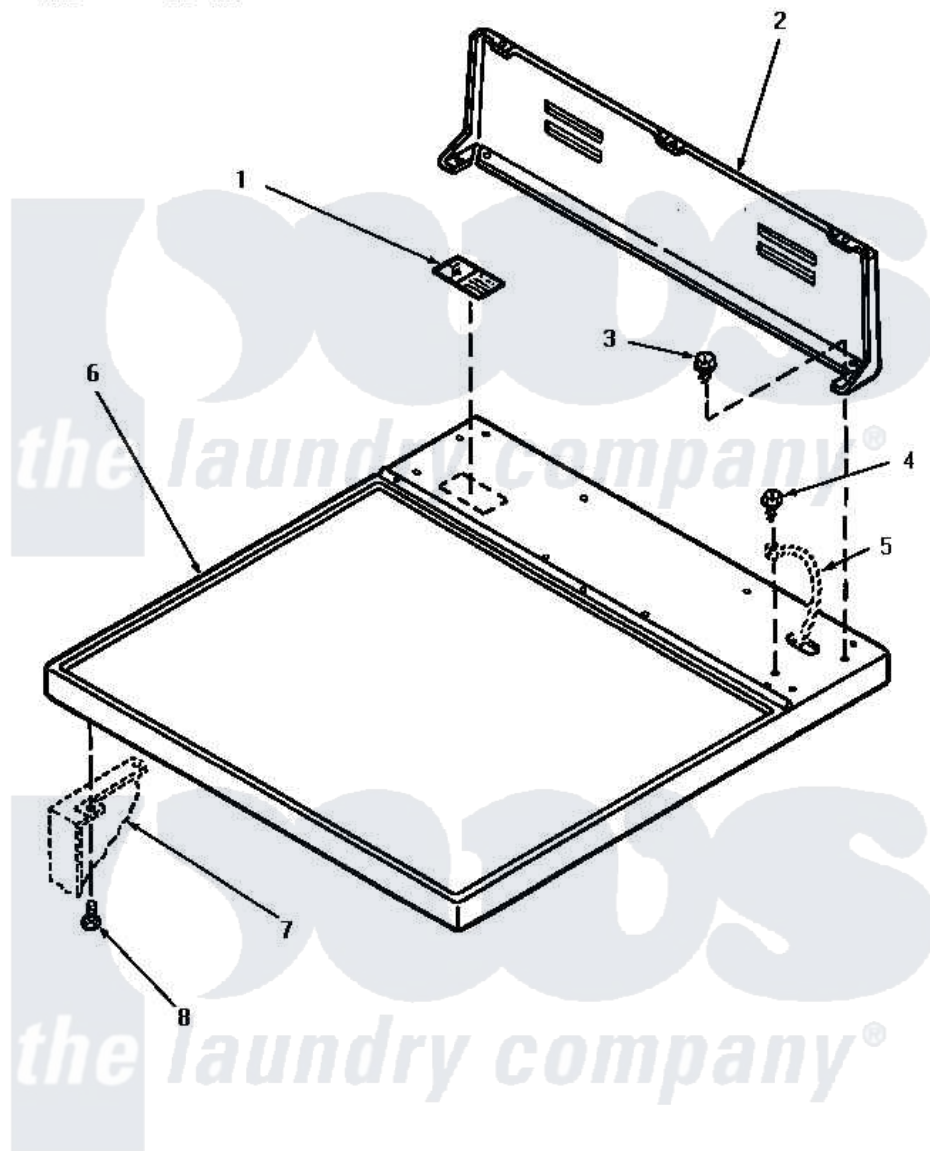

Amana NG5519 01 - CABINET TOP & CONTROL HOOD REAR PANEL

CABINET TOP AND CONTROL HOOD REAR PANEL

Amana [Residential Amana NG5519 Washer Parts](#) Parts Diagram 01 - CABINET TOP & CONTROL HOOD REAR PANEL

[Click on the part number to view part](#)

Item	Original Part Number	Replaced By	Status	Part Description
1	24903		Not Available	STICKER,DISCONNECT POW
2	59970		Not Available	CONTROL HOOD, REAR PANEL
3	23962	W10116760		Screw
4	20530			Screw, 10-24 x 3/8 Hex
5	Y00000000		Not Available	SEE NOTE GROUND WIRE, GREEN
6	60815H		Not Available	ASSY, TOP PANEL-DOMESTI
"	60815L		Not Available	CABINET TOP, ALMOND
"	60815W		Not Available	ASSY, TOP & CARTON
7	Y00000000		Not Available	SEE NOTE CABINET
8	33562	27001200		Screw