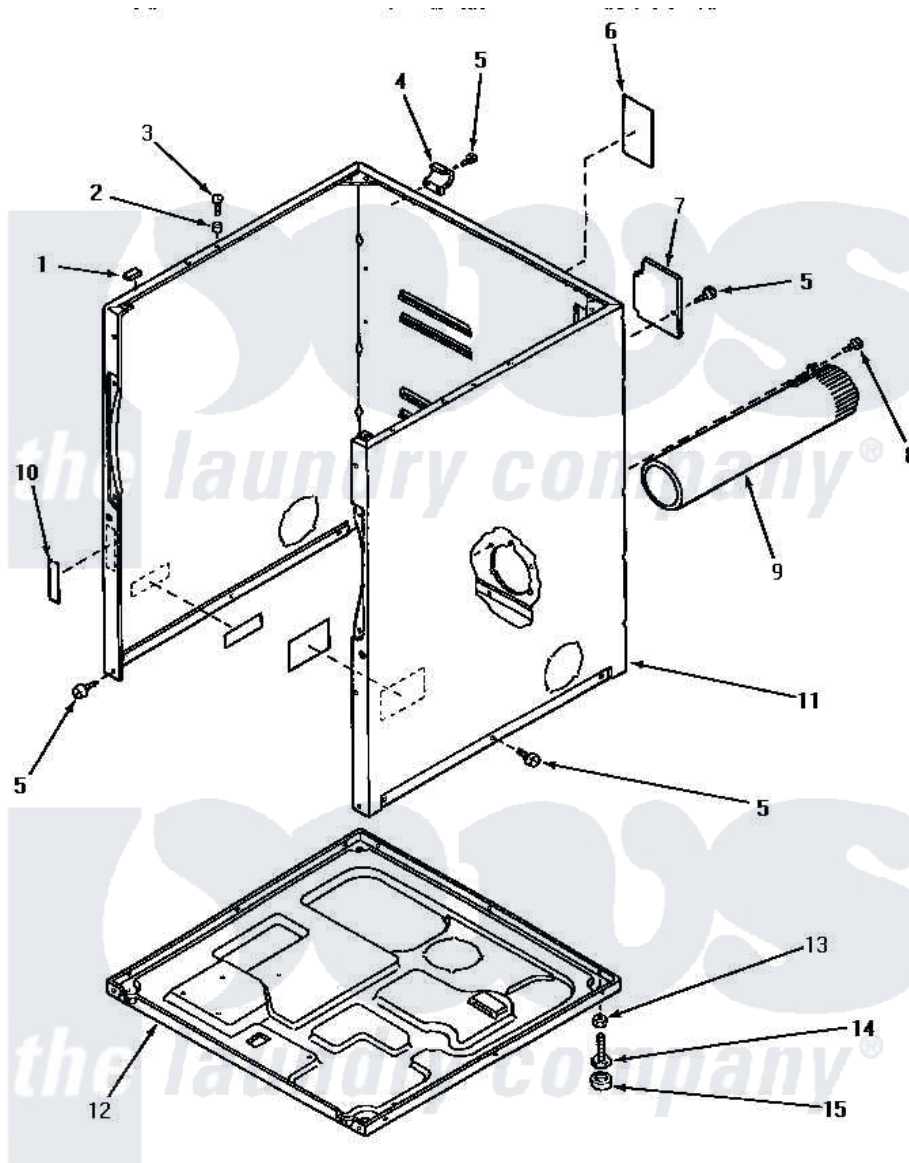

# Amana NG5519 02 - CABINET, EXHAUST DUCT & BASE

## CABINET, EXHAUST DUCT AND BASE

Amana [Residential Amana NG5519 Washer Parts](#) Parts Diagram 02 - CABINET, EXHAUST DUCT & BASE  
 Click on the part number to view part

Item	Original Part Number	Replaced By	Status	Part Description
1	<a href="#">Y56128</a>			Pad, Bumper
2	56079	<a href="#">505187</a>		Locator, Panel
3	32671	<a href="#">Y014874</a>		Screw, Idler Arm And Sleeve
4	60826		Not Available	HINGE, TOP
5	33562	<a href="#">27001200</a>		Screw
6	56427		Not Available	STICKER
7	<a href="#">60821</a>			Access Cover
8	Y33561	<a href="#">489464</a>		Screw
9	56118		Not Available	ASSY, EXHAUST DUCT
10	24903		Not Available	STICKER,DISCONNECT POW
11	60813PW		Not Available	CABINET, WHITE
"	60813PH		Not Available	CABINET, HARVEST GOLD
"	60813PL		Not Available	CABINET, ALMOND
12	<a href="#">60811</a>			Assembly, Base-Complete
13	20274	<a href="#">62739</a>		Nut, Lock
14	Y52696	<a href="#">Y305086</a>		Adjustable Leg And Nut