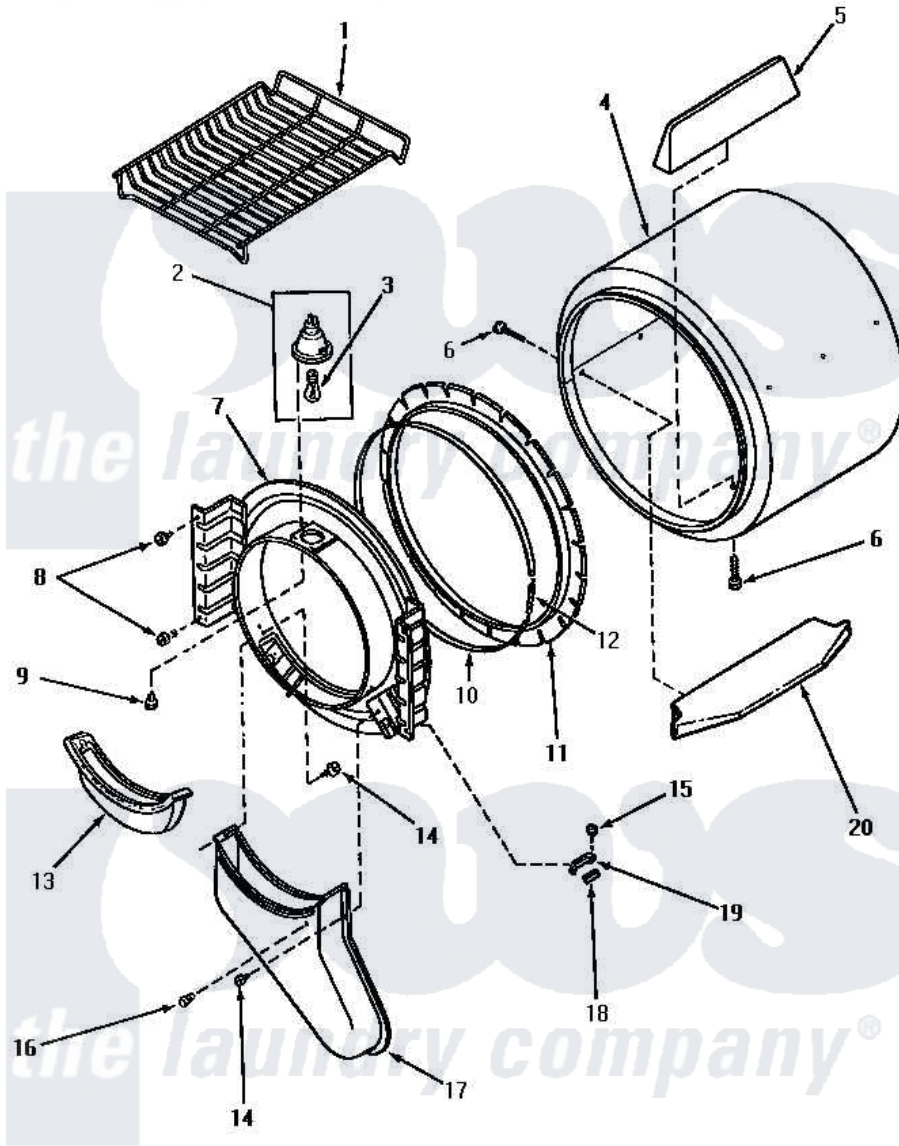

Amana NG5519 03 - FR BLKHD, AIR DUCT, FELT SEAL & CYLINDER

FRONT BULKHEAD, AIR DUCT, FELT SEAL AND CYLINDER

Amana [Residential Amana NG5519 Washer Parts](#) Parts Diagram 03 - FR BLKHD, AIR DUCT, FELT SEAL & CYLINDER

[Click on the part number to view part](#)

Item	Original Part Number	Replaced By	Status	Part Description
1	58846		Not Available	RACK, DRYING
4	60645P		Not Available	ASSY, CYLINDER PACK
"	61073P		Not Available	ASSY, CYLINDER-WHITE
5	Y61399		Not Available	BAFFLE, CYLINDER-SHORT-
6	56131		Not Available	SCREW, 10BT X 1 TAPPING
7	60774P		Not Available	ASSY BULK HEAD
8	33562	27001200		Screw
9	31260			Screw, No.8 X 3/8 Ind H
10	Y56090		Not Available	SEAL STRAP
11	56088			Assembly, Seal
12	52310			Spring
13	61376P			Filter, Lint-White W/Inst.
14	Y33561	489464		Screw
15	23962	W10116760		Screw
16	56938		Not Available	BUMPER
17	60786			Assembly, Air Duct-Front

18 [58049](#)

Pad, Thin

19 [61448](#)

Glide, Cylinder-Rulon F

20 Y61027

Not Available

BAFFLE,CYLINDER-EXTEND