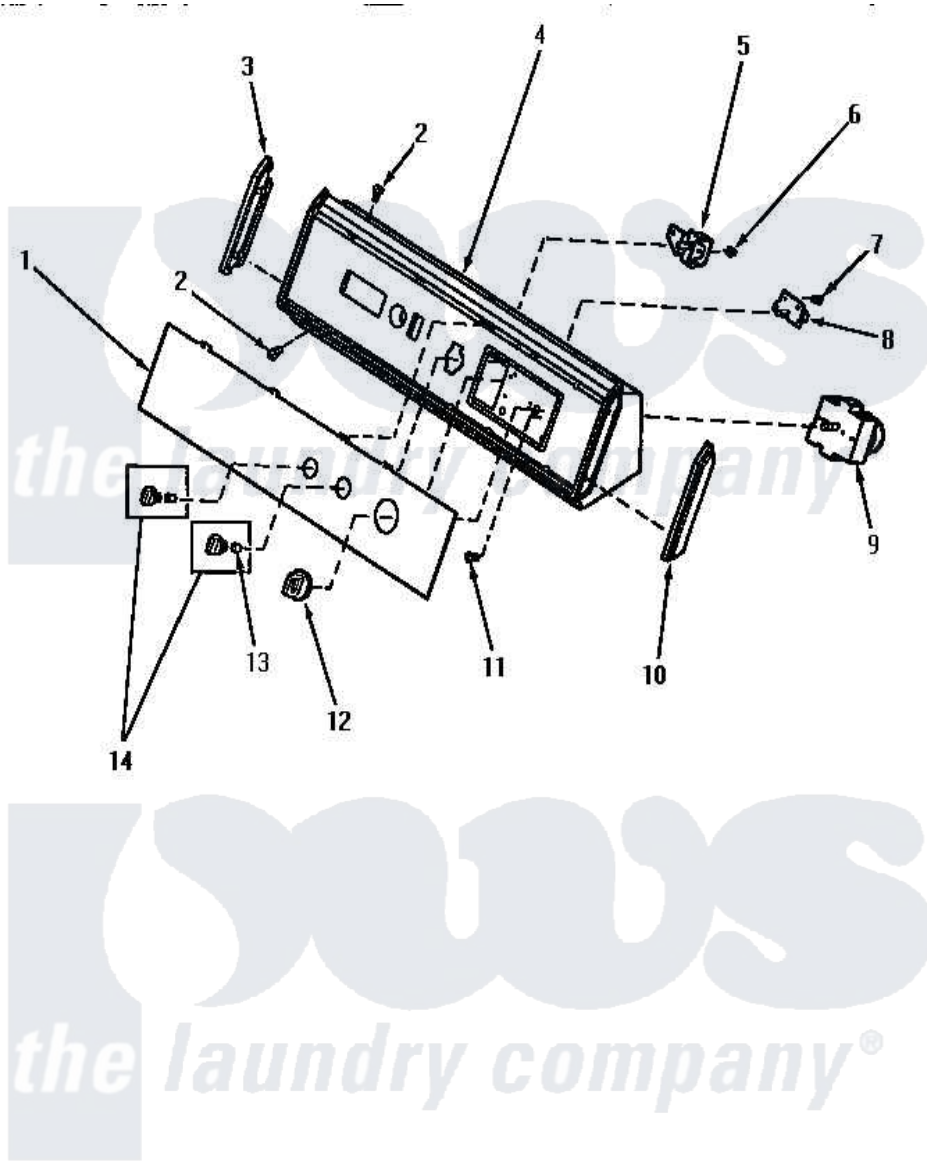

Amana NG5519 05 - GRAPHIC PANEL, CONTROL HOOD & CONTROLS

GRAPHIC PANEL, CONTROL HOOD AND CONTROLS

Amana [Residential Amana NG5519 Washer Parts](#) Parts Diagram 05 - GRAPHIC PANEL, CONTROL HOOD & CONTROLS

[Click on the part number to view part](#)

Item	Original Part Number	Replaced By	Status	Part Description
"	NOTE:		Not Available	WE USE DIFFERENT TIMER VENDORS. ALTHOUGH THE TIMERS DIFFER IN APPEARANCE, THEY ARE COMPLETELY INTERCHANGEABLE WHEN IDENTIFIED BY THE SAME PART NUMBER.
1	59483		Not Available	GRAPHIC PANEL
2	31752		Not Available	SCREW, No. 8ABX3/4 POZIDRI
3	31249		Not Available	CAP, END-L.H. -CHROME
4	59955		Not Available	ASSY, HOOD & MOUNTING P
5	59447	500823		Signal, Rotary
6	31260			Screw, No. 8 X 3/8 Ind H
7	23962	W10116760		Screw
8	59450		Not Available	SWITCH, ROTATE-TO-START
9	59422		Not Available	TIMER, 5 CYCLE
"	61402		Not Available	TIMER, 5 CYCLE

10	31248		Cap, End-RH-Chrome
11	Y59616	90767	Screw, 8A X 3/8 HeX Washer Head Tapping
12	59791		Assembly, Timer Knob And Skir
13	10519	Not Available	RETAINER
14	31286	Not Available	ASSY,KNOB-ROTARY-BLK/O