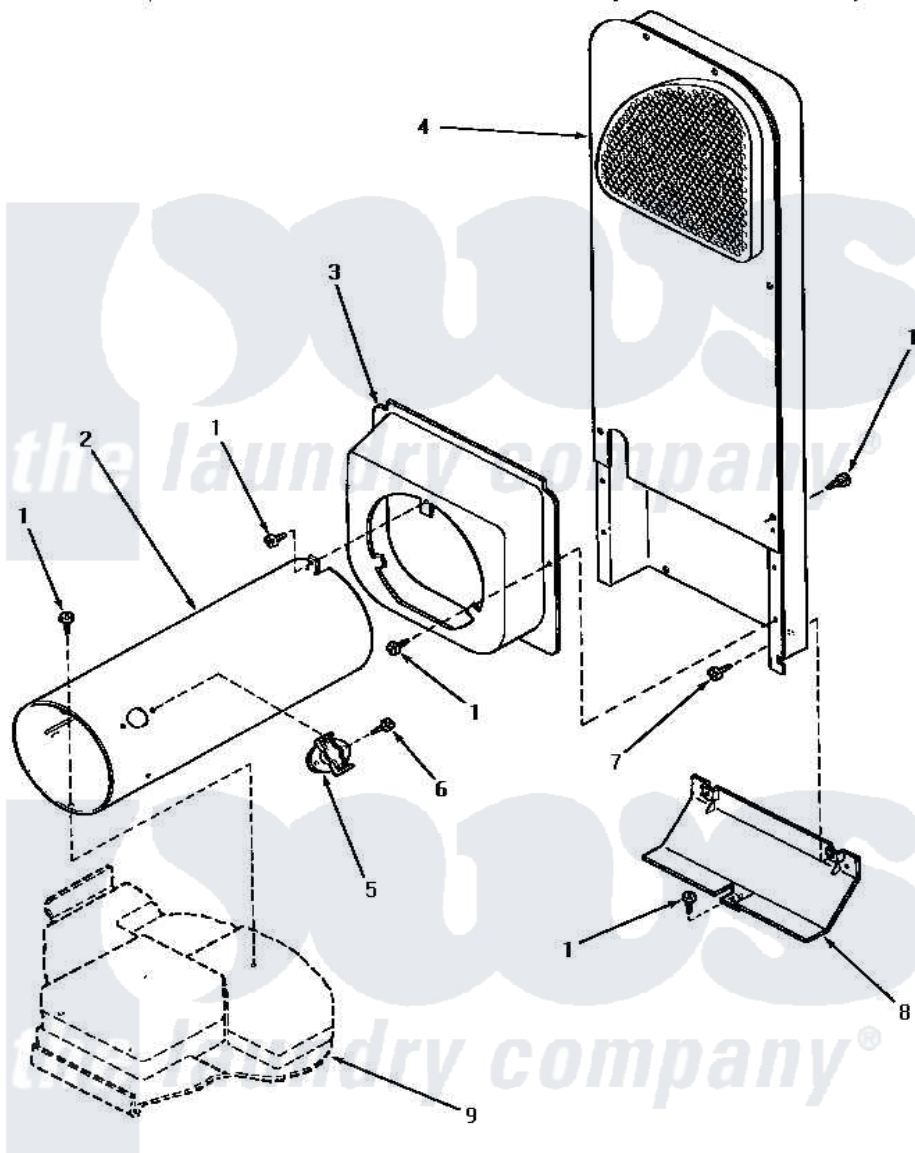

# Amana NG5519 07 - HEATER BOX (THRU SN S6333959XM)

## HEATER BOX (Gas Models through Serial No.S6333959XM)

Amana [Residential Amana NG5519 Washer Parts](#) Parts Diagram 07 - HEATER BOX (THRU SN S6333959XM)

[Click on the part number to view part](#)

Item	Original Part Number	Replaced By	Status	Part Description
1	33562	<a href="#">27001200</a>		Screw
2	56240	<a href="#">08013801</a>		Bracket
3	56237	<a href="#">510101</a>		Shroud Heat Duct
4	61161P	<a href="#">503605</a>		Assembly, Heater Duct
5	58366	<a href="#">489P3</a>		Limit Thermostat
6	23222	<a href="#">3177991</a>		Screw
7	51780	<a href="#">3390631</a>		Screw, 10-16 X 3/8
8	60952		Not Available	SHIELD,HEAT DUCT
9	Y00000000		Not Available	SEE NOTE BASE