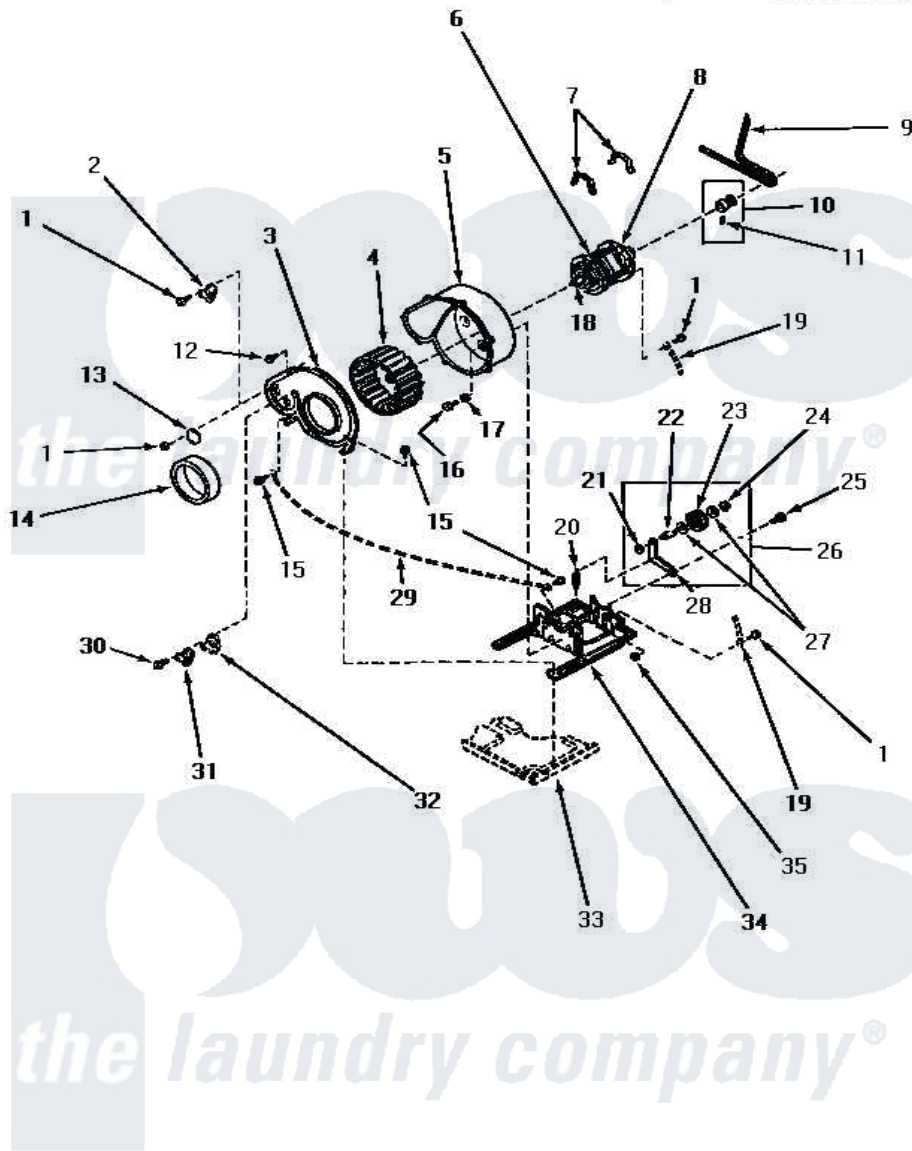

Amana NG5519 09 - MOTOR, EXHAUST FAN & BELT

MOTOR, EXHAUST FAN AND BELT

Amana [Residential Amana NG5519 Washer Parts](#) Parts Diagram 09 - MOTOR, EXHAUST FAN & BELT
 Click on the part number to view part

Item	Original Part Number	Replaced By	Status	Part Description
1	23222	3177991		Screw
2	56410			Thermostat
3	60938P		Not Available	COVER,BLOWER HOUSING
4	56000	510139P		Assembly Blower Fan Package
5	56020			Housing, Blower
6	Y58044	915P3		Motor-Drve
7	Y58047	660658		Clamp, Motor Mounting 343481 685441
8	59895		Not Available	MOTOR SWITCH, INTERNAL MOUNTED
"	53226		Not Available	SWITCH,MOTOR
"	53249		Not Available	SWITCH
9	59174	40111201		Belt, Cylinder
10	59173		Not Available	MOTOR PULLEY ASSEMBLY
11	52906		Not Available	SETSCREW
12	23962	W10116760		Screw

14	56065		Not Available	SEAL
15	51780	3390631		Screw, 10-16 X 3/8
16	33562	27001200		Screw
17	20492	M0270504		Washer
18	27604P			Never-Seeze 1 Oz Tube
19	Y00000000		Not Available	SEE NOTE GROUND WIRE, GREEN
20	56076			Spring, Idler
21	56156	358160		Nut
22	56461			Shaft
23	Y54414			Assembly, Wheel And Bearing
24	23748			Ring, Retaining
25	56587		Not Available	SCREW, 1/4-20 HEX HD SH
26	Y56170	56170P		Assembly- Idle
27	52549			Washer, 501 ID X3/4 Odx
28	56057		Not Available	LEVER, IDLER
29	Y00000000		Not Available	SEE NOTE GROUND WIRE, GREEN -- (THROUGH SERIAL NO. S6181365XA)
30	23222	3177991		Screw
"	52150	489464		Screw
31	Y61372			Thermostat
"	56471		Not Available	THERMOSTAT
32	61401	61623		Thermostat, Heater-BR
33	Y00000000		Not Available	SEE NOTE BASE
34	Y60816	503613		Mount, Motor
35	52566	27001225		Nut, Jam Mid Lock 1/4-20