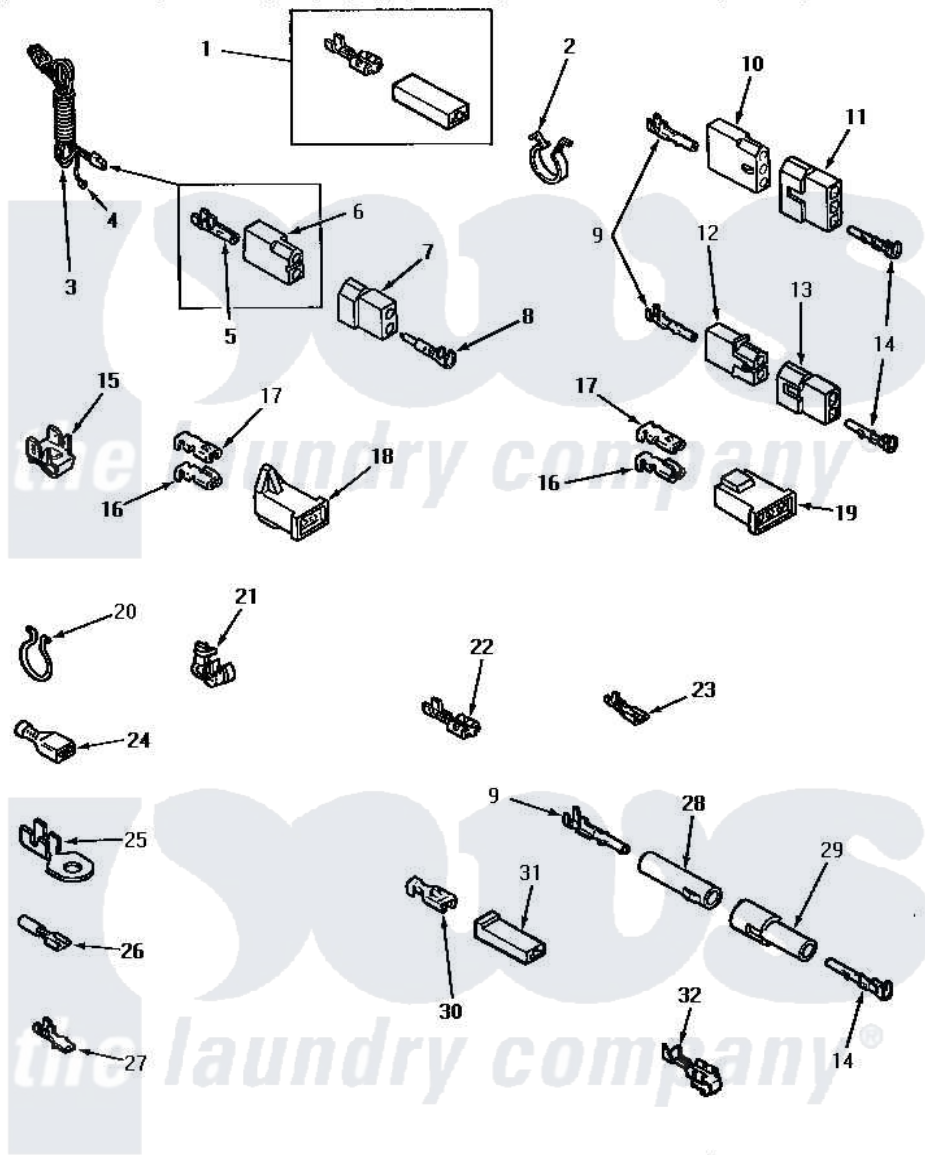

Amana NG5519 10 - POWER CORD & TERMINALS

POWER CORD AND TERMINALS

Amana [Residential Amana NG5519 Washer Parts](#) Parts Diagram 10 - POWER CORD & TERMINALS
 Click on the part number to view part

Item	Original Part Number	Replaced By	Status	Part Description
1	Y00237			Terminal-Female 1/4 ((1) 12 GAUGE Wire Or(2) 18 GA
2	61510	504034		Clip, Wire
3	Y56222	27001142		Cord, Power
4	Y00000000		Not Available	SEE NOTE GROUND WIRE, GREEN
5	00130			Terminal, Pin-1/8 Femal
6	56265			Receptacle, 2 Circuit
7	56266			Plug
8	Y00127			Terminal, Pin-1/8 Male
9	Y00117	5011-XX		093 Female Socket
10	23039	697780		Receptacle,
11	23040			Plug-3 Circuit
12	56451			Receptacle, 2 Circuit
13	56448			Terminal Block Plug
14	Y00116			Terminal, Pin-Male
15	Y00161	B5733302		Clip, Ground

16	Y00190		Connector-Receptacle
17	Y00189		Terminal, Spade
18	58799		Connector-2 Circuit
19	58800	Not Available	CONNECTOR-3 CIRCUIT (3 CIRCUIT CONNECTOR)
20	51291		Clip, Wire
21	21903	211881	Grommet, Cord Part Not Used- Gas Models Only
22	Y00121	Not Available	SPADE TERMINAL(12 GAUGE) (1/4 INCH-(2) 18 GAUGE WIRES O
"	Y00119	Not Available	SPADE TERMINAL(18 GAUGE) (1/4 INCH-(1) 18 GAUGE WIRE)
"	Y00222	Not Available	TERMINAL,FEMALE-1/4 SP
23	Y00124		Spade Terminal (18 Gauge) (3/16 Inch-(1) 18 Gauge Wire-
"	Y00209		Spade Terminal (18 Gauge) (3/16 Inch-(2) 18 Gauge Wires-
"	00156	00156SRE	65br30/FI
24	Y00163	285432	Terminal
"	Y00165		Insulated Spade Terminal
25	00110		No.10 18 Gauge Wire
"	Y00111		Ring Terminal No.10 No.10 18 Gauge Wires Or
26	Y00215		Barrel Insulated Spade
"	Y00214	Not Available	BARREL INSULATED SPADE(18 GAUG (1/4 INCH- 18 GAUGE WIRE)
27	Y00138		Male Tab Terminal 18 Gauge Wire)
"	Y00139	Y00138	Male Tab Terminal 18 Gauge Wire)
28	26301		Receptacle, Molex
29	26302	Not Available	PLUG,1 CIRCUIT
30	Y00115		Lock In Spade Terminal (18 Gaug (1/4 Inch-(1) 18 Gauge Wire)
"	00122	Not Available	(1/4 INCH-(2) 18 GAUGE WIRES O
31	90789		Connector
32	Y00114		Spade Terminal