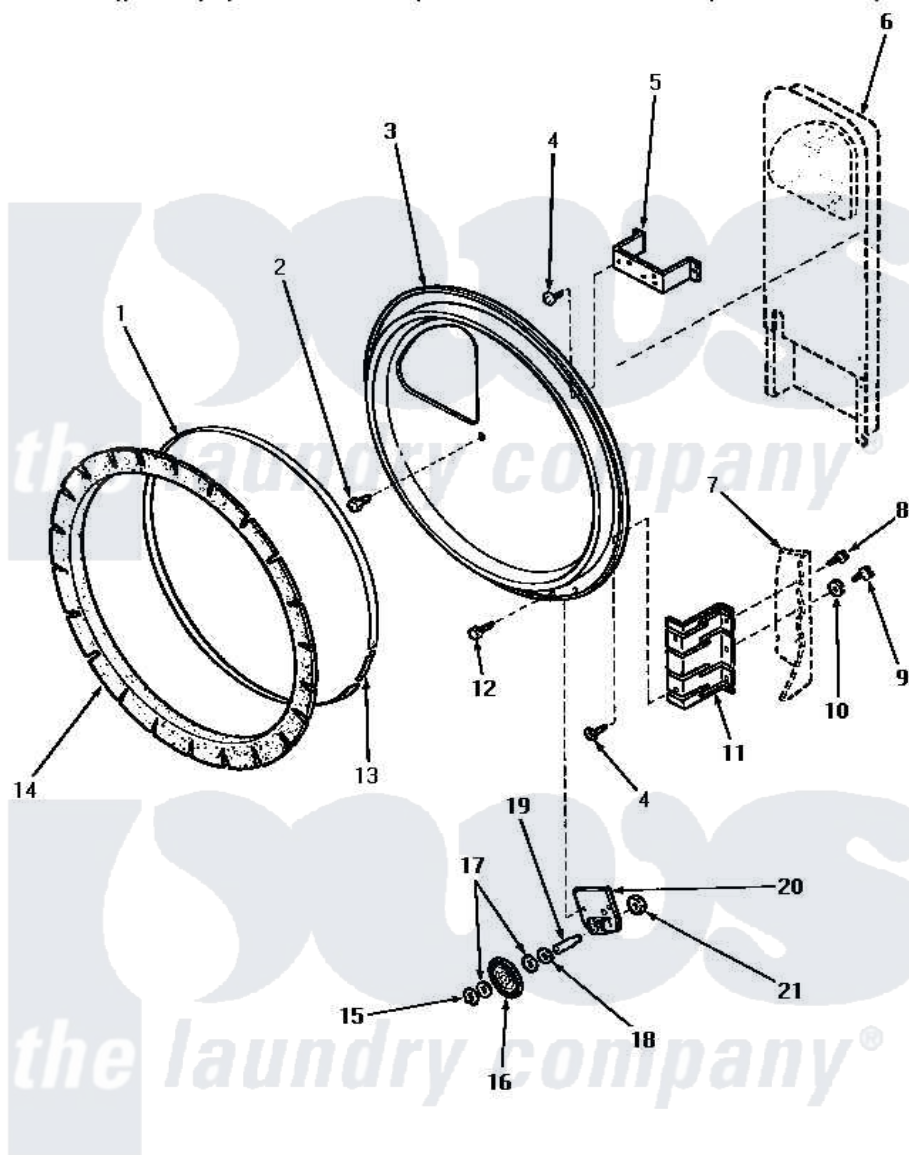

Amana NG5519 11 - REAR BLKHD, FELT SEAL & CYLINDER ROLLER

REAR BULKHEAD, FELT SEAL AND CYLINDER ROLLER

Amana [Residential Amana NG5519 Washer Parts](#) Parts Diagram 11 - REAR BLKHD, FELT SEAL & CYLINDER ROLLER

[Click on the part number to view part](#)

| Item | Original Part Number | Replaced By | Status | Part Description |
|------|------------------------|--------------------------|---------------|-----------------------------|
| 1 | Y56090 | | Not Available | SEAL STRAP |
| 2 | Y33561 | 489464 | | Screw |
| 3 | 61135P | | Not Available | ASSY,REAR BULKHEAD |
| 4 | 56078 | M400664 | | SCrew Tap Trs Cr Rec 1016AB |
| 5 | 60823P | | | Bracket, Terminal Block |
| 6 | Y00000000 | | Not Available | SEE NOTE HEAT DUCT |
| 7 | Y00000000 | | Not Available | SEE NOTE CABINET |
| 8 | 33562 | 27001200 | | Screw |
| 9 | 52909 | | | Screw, 10B-16 X 1/2 HeX |
| 10 | 51474 | | Not Available | WASHER, 13/64IDX1/2ODX. |
| 11 | 56055 | | Not Available | BRACKET,BULKHEAD-REAR |
| 12 | 51780 | 3390631 | | Screw, 10-16 X 3/8 |
| 13 | 52310 | | | Spring |
| 14 | 56088 | | | Assembly, Seal |
| 15 | 23748 | | | Ring, Retaining |

| | | | |
|----|-----------------------|------------------------|---------------------------------------|
| 16 | 56457 | 62649P | Roller- CY |
| 17 | 52549 | | Washer, 501 ID X3/4 Odx |
| 18 | 23886 | | Not Available WASHER,.578IDX1.25ODX1 |
| 19 | 56461 | | Shaft |
| 20 | 56042 | | Not Available BRACKET,CYLINDER ROLLER |
| 21 | 56156 | 358160 | Nut |