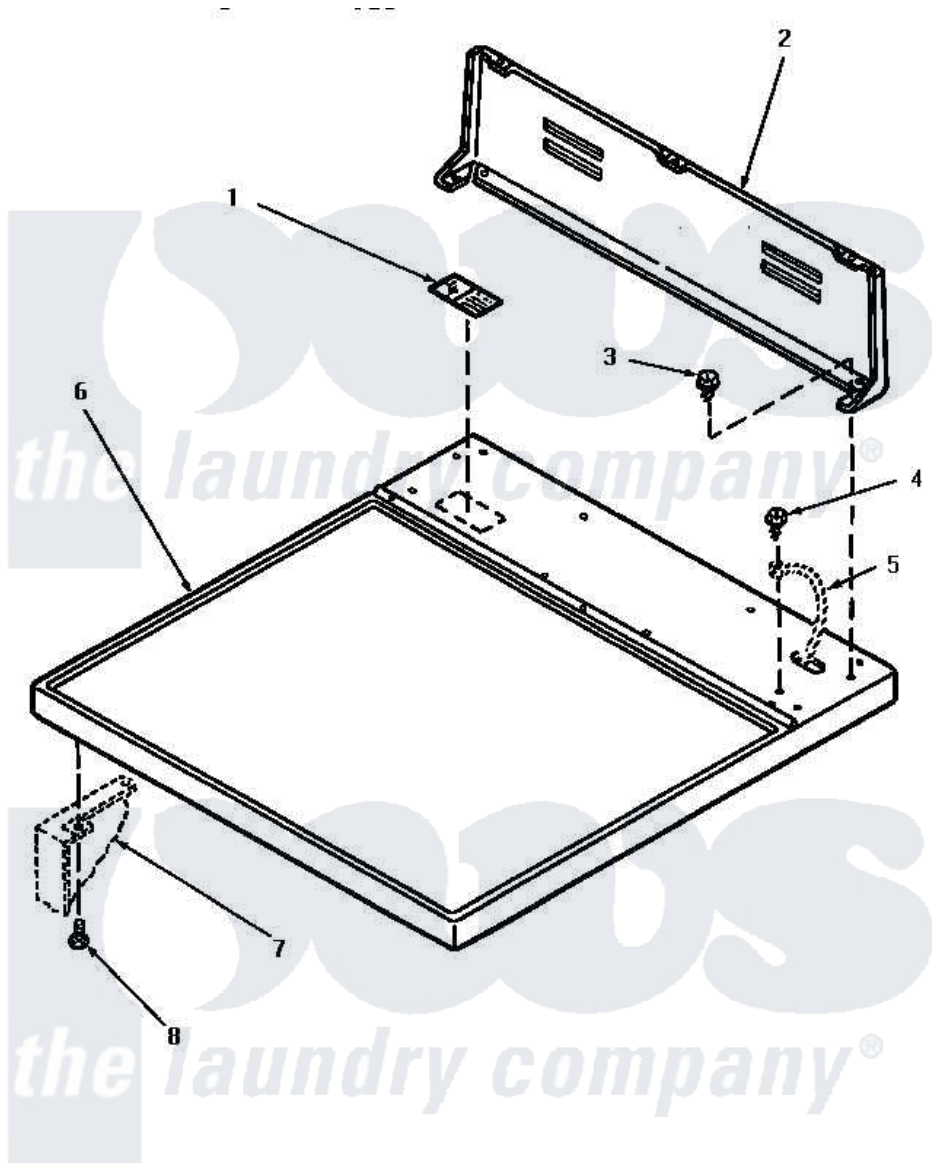

# Amana NG6319 01 - CABINET TOP & CONTROL HOOD REAR PANEL

## CABINET TOP AND CONTROL HOOD REAR PANEL

Amana [Residential Amana NG6319 Washer Parts](#) Parts Diagram 01 - CABINET TOP & CONTROL HOOD REAR PANEL

[Click on the part number to view part](#)

Item	Original Part Number	Replaced By	Status	Part Description
1	24903		Not Available	STICKER,DISCONNECT POW
2	59970		Not Available	CONTROL HOOD, REAR PANEL
3	23962	<a href="#">W10116760</a>		Screw
4	<a href="#">20530</a>			Screw, 10-24 x 3/8 Hex
5	Y00000000		Not Available	SEE NOTE GROUND WIRE, GREEN
6	60815H		Not Available	ASSY, TOP PANEL-DOMESTI
"	60815L		Not Available	CABINET TOP, ALMOND
"	60815W		Not Available	ASSY, TOP & CARTON
7	Y00000000		Not Available	SEE NOTE CABINET
8	33562	<a href="#">27001200</a>		Screw