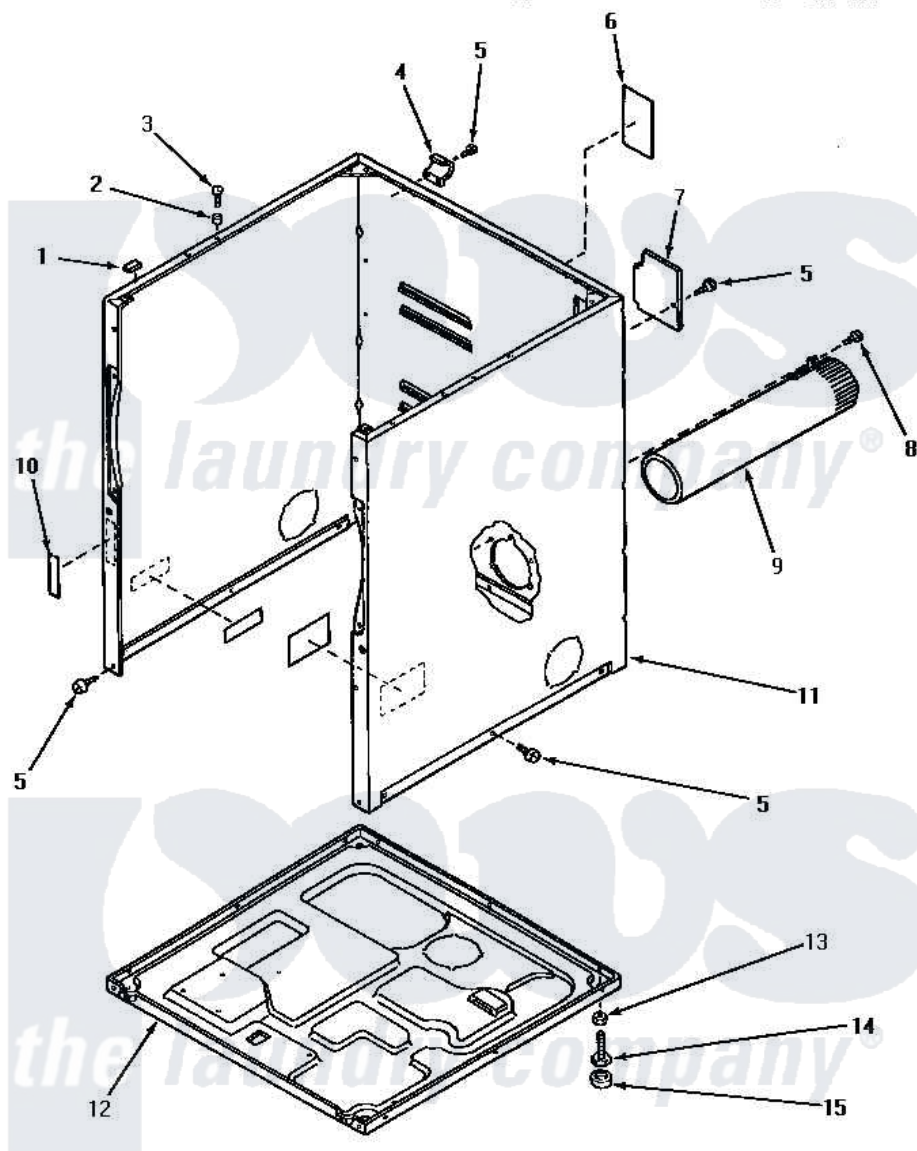

Amana NG6319 02 - CABINET, EXHAUST DUCT & BASE

CABINET, EXHAUST DUCT AND BASE

Amana [Residential Amana NG6319 Washer Parts](#) Parts Diagram 02 - CABINET, EXHAUST DUCT & BASE

[Click on the part number to view part](#)

Item	Original Part Number	Replaced By	Status	Part Description
1	Y56128			Pad, Bumper
2	56079	505187		Locator, Panel
3	32671	Y014874		Screw, Idler Arm And Sleeve
4	60826		Not Available	HINGE, TOP
5	33562	27001200		Screw
6	56427		Not Available	STICKER
7	60821			Access Cover
8	Y33561	489464		Screw
9	56118		Not Available	ASSY, EXHAUST DUCT
10	24903		Not Available	STICKER,DISCONNECT POW
11	60813PW		Not Available	CABINET, WHITE
"	60813PH		Not Available	CABINET, HARVEST GOLD
"	60813PL		Not Available	CABINET, ALMOND
12	60811			Assembly, Base-Complete
13	20274	62739		Nut, Lock
14	Y52696	Y305086		Adjustable Leg And Nut