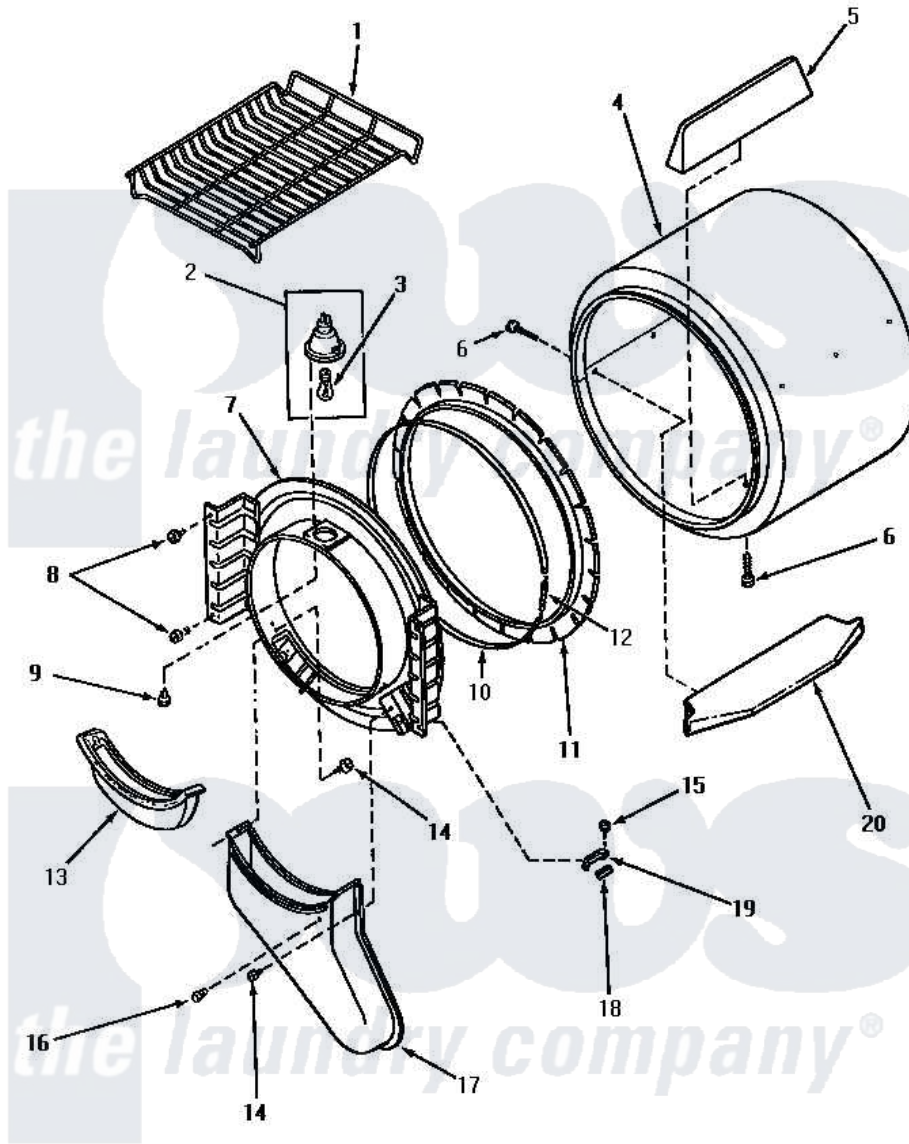

# Amana NG6319 03 - FR BLKHD, AIR DUCT, FELT SEAL & CYLINDER

## FRONT BULKHEAD, AIR DUCT, FELT SEAL AND CYLINDER

Amana [Residential Amana NG6319 Washer Parts](#) Parts Diagram 03 - FR BLKHD, AIR DUCT, FELT SEAL & CYLINDER  
 Click on the part number to view part

Item	Original Part Number	Replaced By	Status	Part Description
1	58846		Not Available	RACK, DRYING
2	60953P		Not Available	CYLINDER LIGHT ASSEMBLY
3	Y54608	<a href="#">31001575</a>		Bulb, Cylinder Light
"	Y60954	<a href="#">67001316</a>		Bulb, Light
4	61073P		Not Available	ASSY, CYLINDER-WHITE
"	60645P		Not Available	ASSY, CYLINDER PACK
5	Y61399		Not Available	BAFFLE, CYLINDER-SHORT-
6	56131		Not Available	SCREW, 10BT X 1 TAPPING
7	62142W		Not Available	ASSY, BULKHEAD-FRONT-SV
8	33562	<a href="#">27001200</a>		Screw
9	<a href="#">31260</a>			Screw, No. 8 X 3/8 Ind H
10	Y56090		Not Available	SEAL STRAP
11	<a href="#">56088</a>			Assembly, Seal
12	<a href="#">52310</a>			Spring
13	<a href="#">61376P</a>			Filter, Lint-White W/Inst.
14	Y33561	<a href="#">489464</a>		Screw

15	23962	<a href="#">W10116760</a>	Screw
16	56938	Not Available	BUMPER
17	<a href="#">60786</a>		Assembly, Air Duct-Front
18	<a href="#">58049</a>		Pad, Thin
19	<a href="#">61448</a>		Glide, Cylinder-Rulon F
20	Y61027	Not Available	BAFFLE,CYLINDER-EXTEND