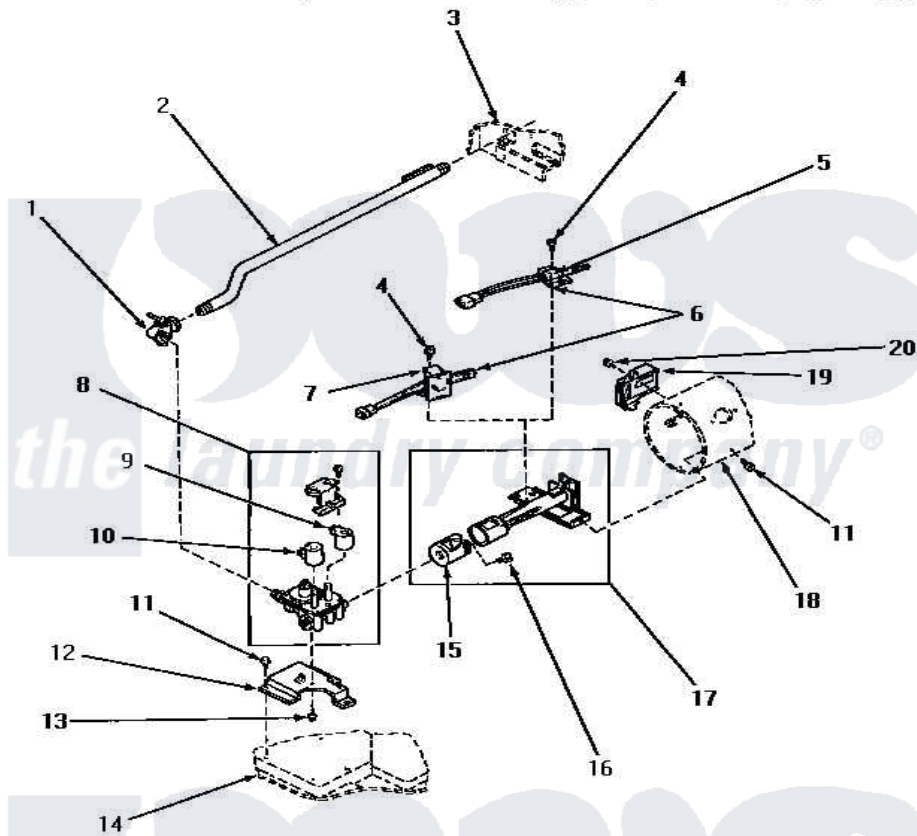

Amana NG6319 04 - GAS VALVE, IGNITER & GAS CONVERSION KITS

GAS BURNER CONVERSION KITS	
TO CONVERT DRYERS FROM NATURAL/MIXED TO LP GAS 401P3 Conversion Kit Kit consists of: 1 - 58754 Block - Open Plug 1 - 58765 Burner Orifice Spud (#65) 1 - 60515 Conversion Plate 1 - 60517 Valve Converted to LP Gas Sticker 2 - 60520 LP Gas Stickers	TO CONVERT DRYERS FROM LP TO NATURAL/MIXED GAS 402P3 Conversion Kit Kit consists of: 1 - 58719 Burner Orifice Spud (#44) 1 - 58768 Vent Screw 1 - 60514 Conversion Plate 1 - 60516 Valve Converted to Natural Gas Sticker 2 - 60521 Natural Gas Stickers

GAS VALVE, IGNITER AND GAS CONVERSION KITS (Gas Models)

Amana [Residential Amana NG6319 Washer Parts](#) Parts Diagram 04 - GAS VALVE, IGNITER & GAS CONVERSION KITS

[Click on the part number to view part](#)

Item	Original Part Number	Replaced By	Status	Part Description
1	Y56229	510205		Valve-Elbo
2	58911			Assembly, Lead-In Pipe
3	Y00000000		Not Available	SEE NOTE CABINET
4	56693			Screw, No.6-20 x. 44/.41 In
5	Y00000000		Not Available	SEE NOTE CARBORUNDUM IGNITER AND BRACKET
6	60868	37001308		Ignitor
7	Y00000000		Not Available	SEE NOTE NORTON IGNITER AND BRACKET
8	58804			Assembly, Valve-Gas-Single-
9	58804B	694540		Coil, 60 Hz
10	58804A	306106		Coil, Holding And Booster-W
11	33562	27001200		Screw
12	58912	500821		Bracket, Mounting-Gas
13	56124	3370225		Screw
14	Y00000000		Not Available	SEE NOTE BASE