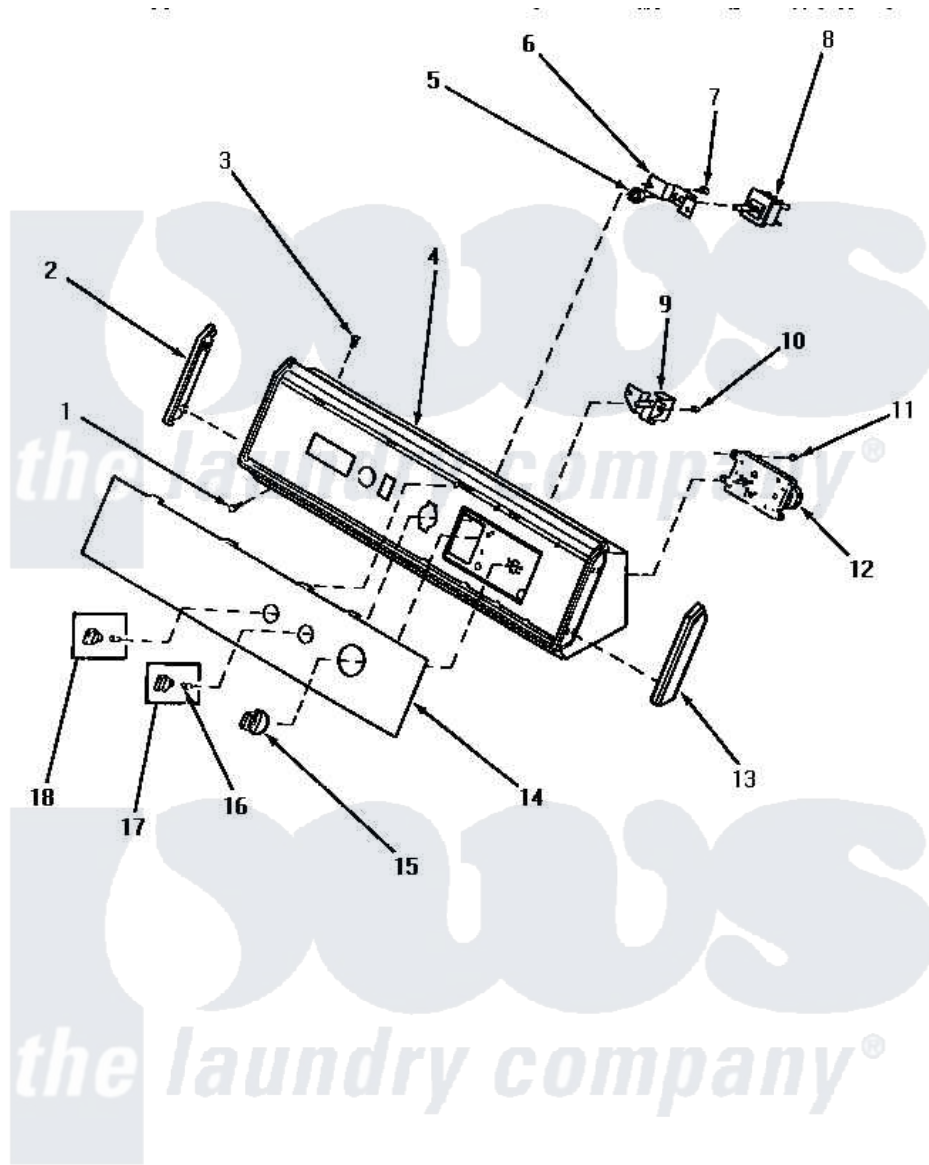

# Amana NG6319 05 - GRAPHIC PANEL, CONTROL HOOD & CONTROLS

## GRAPHIC PANEL, CONTROL HOOD AND CONTROLS

Amana [Residential Amana NG6319 Washer Parts](#) Parts Diagram 05 - GRAPHIC PANEL, CONTROL HOOD & CONTROLS

[Click on the part number to view part](#)

Item	Original Part Number	Replaced By	Status	Part Description
"	NOTE:		Not Available	WE USE DIFFERENT TIMER VENDORS. ALTHOUGH THE TIMERS DIFFER IN APPEARANCE, THEY ARE COMPLETELY INTERCHANGEABLE WHEN IDENTIFIED BY THE SAME PART NUMBER.
1	31752		Not Available	SCREW, No.8ABX3/4 POZIDRI
2	31249		Not Available	CAP, END-L.H.-CHROME
3	31752		Not Available	SCREW, No.8ABX3/4 POZIDRI
4	59955		Not Available	ASSY, HOOD & MOUNTING P
5	57584		Not Available	NUT
6	<a href="#">59704</a>			Bracket, Switch Mount
7	23962	<a href="#">W10116760</a>		Screw
8	58813	<a href="#">58813P</a>		Switch W/Instructions
"	Y61511		Not Available	SWITCH, FABRIC SELECTOR

9	59447	<a href="#">500823</a>	Signal, Rotary
10	<a href="#">31260</a>		Screw, No.8 X 3/8 Ind H
11	Y59616	<a href="#">90767</a>	Screw, 8A X 3/8 HeX Washer Head Tapping
12	59421	<a href="#">502967P</a>	Timer 5 Cycle Package
13	<a href="#">31248</a>		Cap, End-RH-Chrome
14	60730	Not Available	PANEL,GRAPHIC
15	59793	Not Available	ASSY,TIMER KNOB & SKIRT
16	10519	Not Available	RETAINER
17	31287	Not Available	ASSY,KNOB-ROTARY-BLK/B
18	<a href="#">60759</a>		Assembly, Knob-Rotary-Blk/B