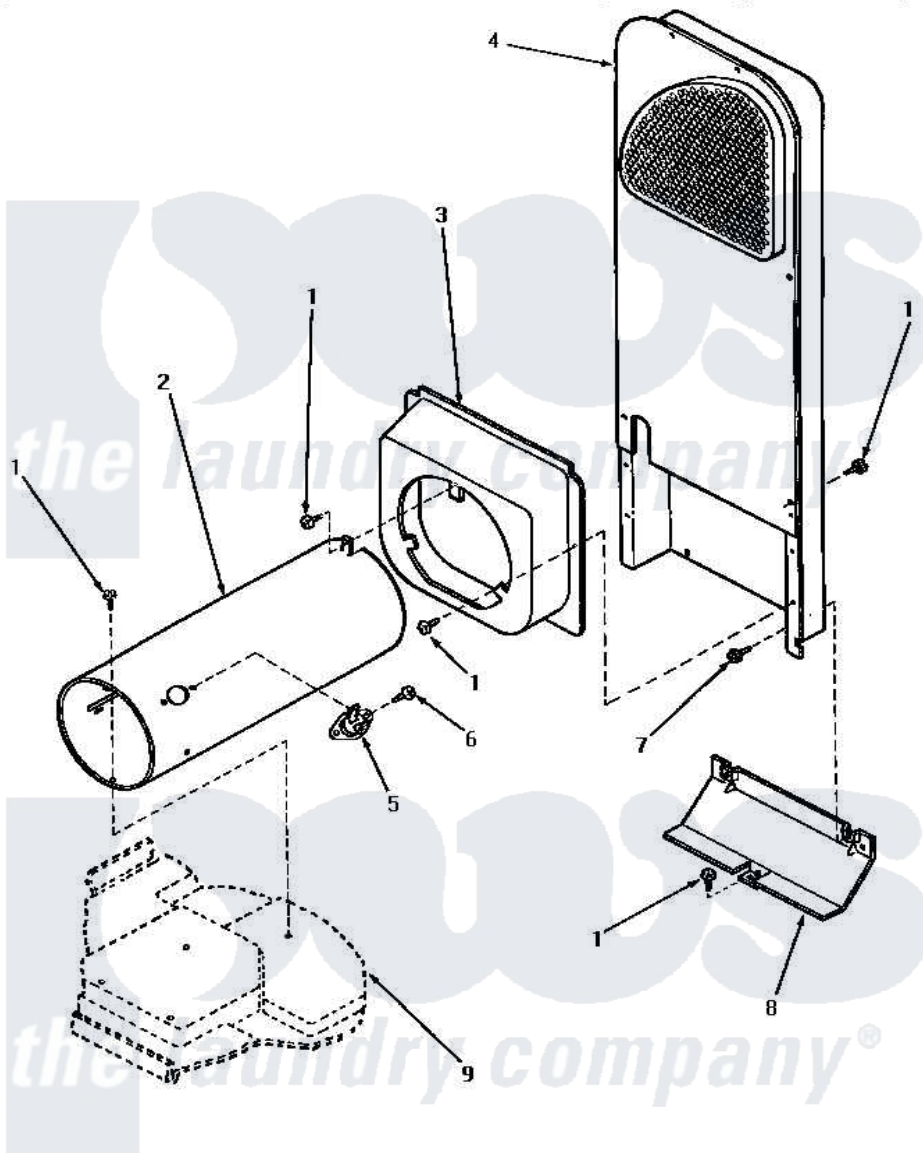

# Amana NG6319 06 - HEATER BOX (STARTING SN S6333960XM)

## HEATER BOX (Gas Models starting Serial No.S6333960XM)

Amana [Residential Amana NG6319 Washer Parts](#) Parts Diagram 06 - HEATER BOX (STARTING SN S6333960XM)

[Click on the part number to view part](#)