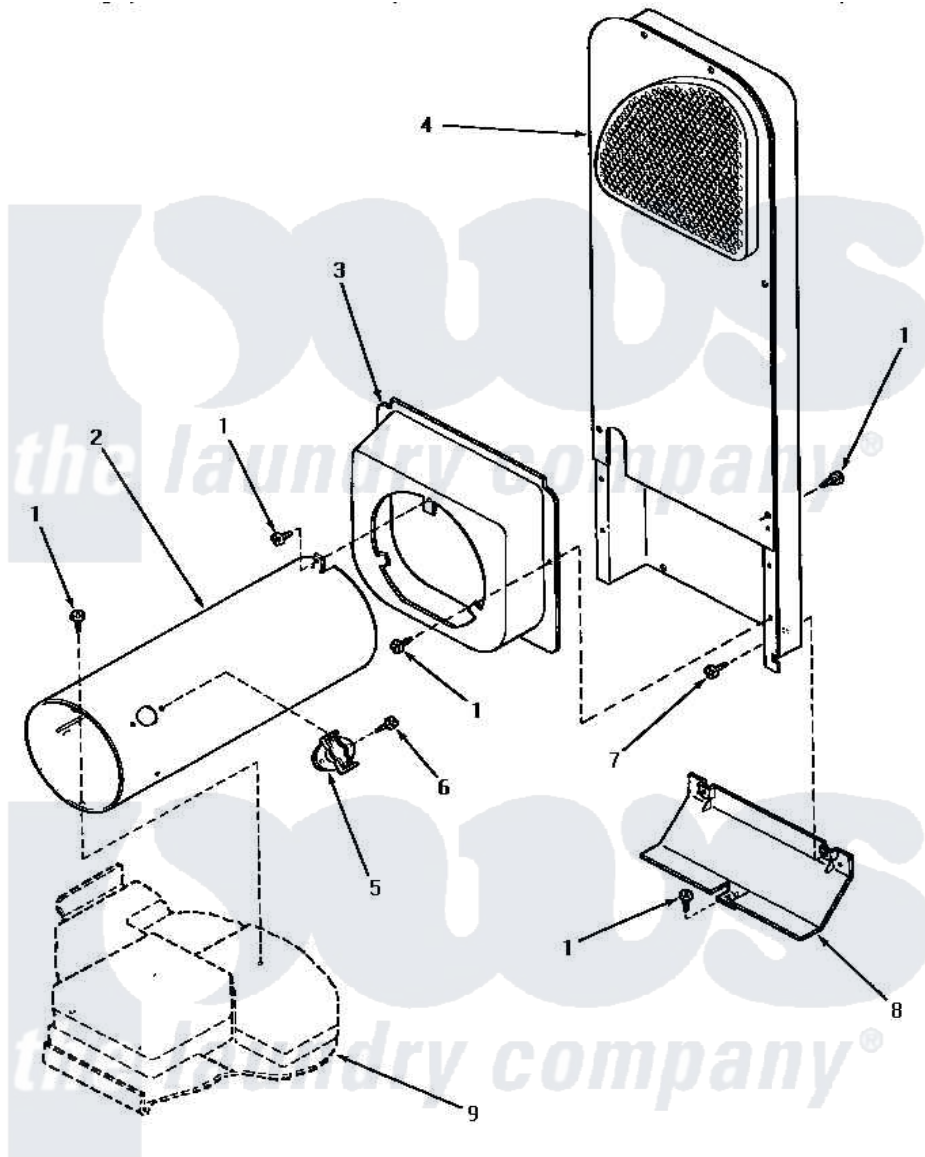

Amana NG6319 07 - HEATER BOX (THRU SN S6333959XM)

HEATER BOX (Gas Models through Serial No.S6333959XM)

Amana [Residential Amana NG6319 Washer Parts](#) Parts Diagram 07 - HEATER BOX (THRU SN S6333959XM)
Click on the part number to view part

Item	Original Part Number	Replaced By	Status	Part Description
1	33562	27001200		Screw
2	56240	08013801		Bracket
3	56237	510101		Shroud Heat Duct
4	61161P	503605		Assembly, Heater Duct
5	58366	489P3		Limit Thermostat
6	23222	3177991		Screw
7	51780	3390631		Screw, 10-16 X 3/8
8	60952		Not Available	SHIELD,HEAT DUCT
9	Y00000000		Not Available	SEE NOTE BASE