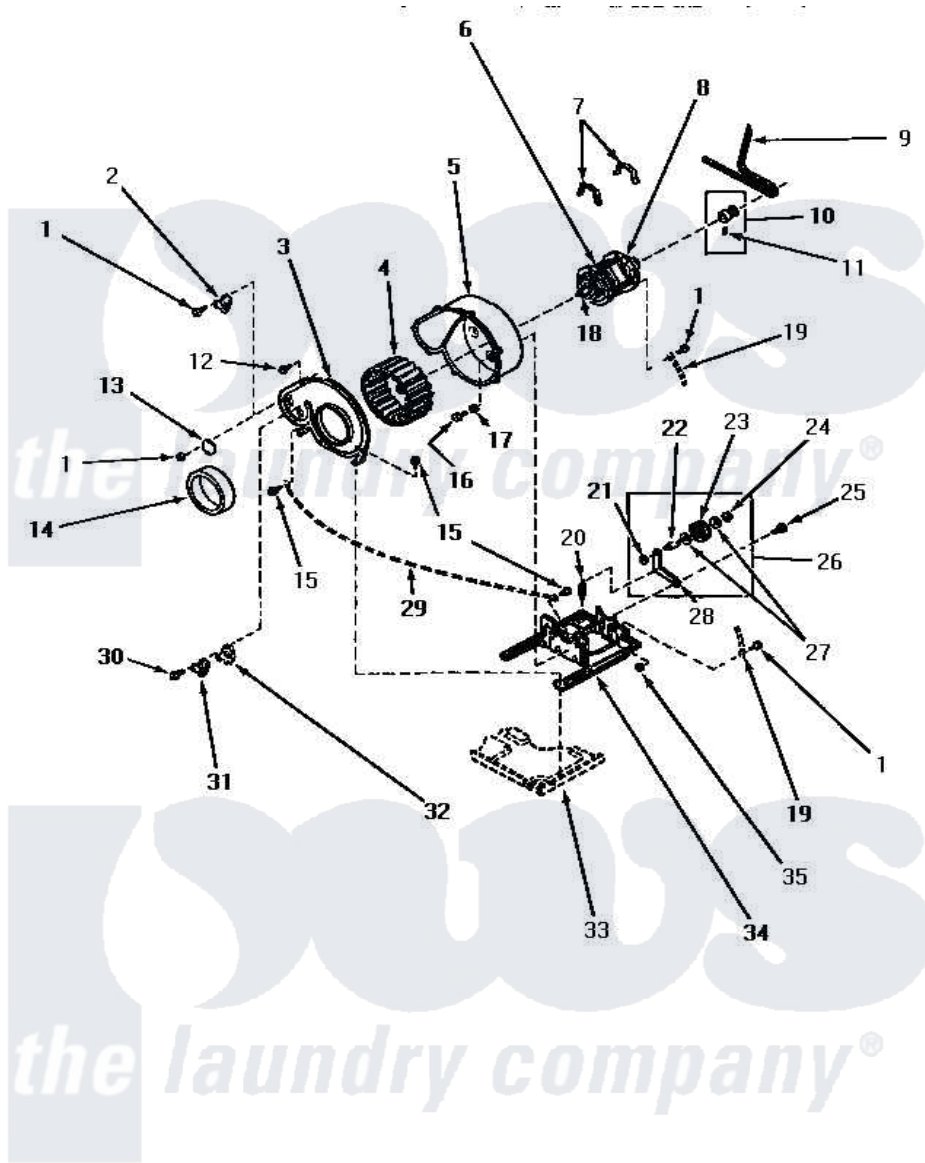

Amana NG6319 09 - MOTOR, EXHAUST FAN & BELT

MOTOR, EXHAUST FAN AND BELT

Amana [Residential Amana NG6319 Washer Parts](#) Parts Diagram 09 - MOTOR, EXHAUST FAN & BELT
 Click on the part number to view part

Item	Original Part Number	Replaced By	Status	Part Description
1	23222	3177991		Screw
2	56410			Thermostat
3	60938P		Not Available	COVER,BLOWER HOUSING
4	56000	510139P		Assembly Blower Fan Package
5	56020			Housing, Blower
6	Y58044	915P3		Motor-Drve
7	Y58047	660658		Clamp, Motor Mounting 343481 685441
8	59895		Not Available	MOTOR SWITCH, INTERNAL MOUNTED
"	53226		Not Available	SWITCH,MOTOR
"	53249		Not Available	SWITCH
9	59174	40111201		Belt, Cylinder
10	59173		Not Available	MOTOR PULLEY ASSEMBLY
11	52906		Not Available	SETSCREW
12	23962	W10116760		Screw

14	56065		Not Available	SEAL
15	51780	3390631		Screw, 10-16 X 3/8
16	33562	27001200		Screw
17	20492	M0270504		Washer
18	27604P			Never-Seeze 1 Oz Tube
19	Y00000000		Not Available	SEE NOTE GROUND WIRE, GREEN
20	56076			Spring, Idler
21	56156	358160		Nut
22	56461			Shaft
23	Y54414			Assembly, Wheel And Bearing
24	23748			Ring, Retaining
25	56587		Not Available	SCREW, 1/4-20 HEX HD SH
26	Y56170	56170P		Assembly- Idle
27	52549			Washer, 501 ID X3/4 Odx
28	56057		Not Available	LEVER, IDLER
29	Y00000000		Not Available	SEE NOTE GROUND WIRE, GREEN -- (THROUGH SERIAL NO. S6181365XA)
30	23222	3177991		Screw
"	52150	489464		Screw
31	Y61372			Thermostat
"	56471		Not Available	THERMOSTAT
32	61401	61623		Thermostat, Heater-BR
33	Y00000000		Not Available	SEE NOTE BASE
34	Y60816	503613		Mount, Motor
35	52566	27001225		Nut, Jam Mid Lock 1/4-20