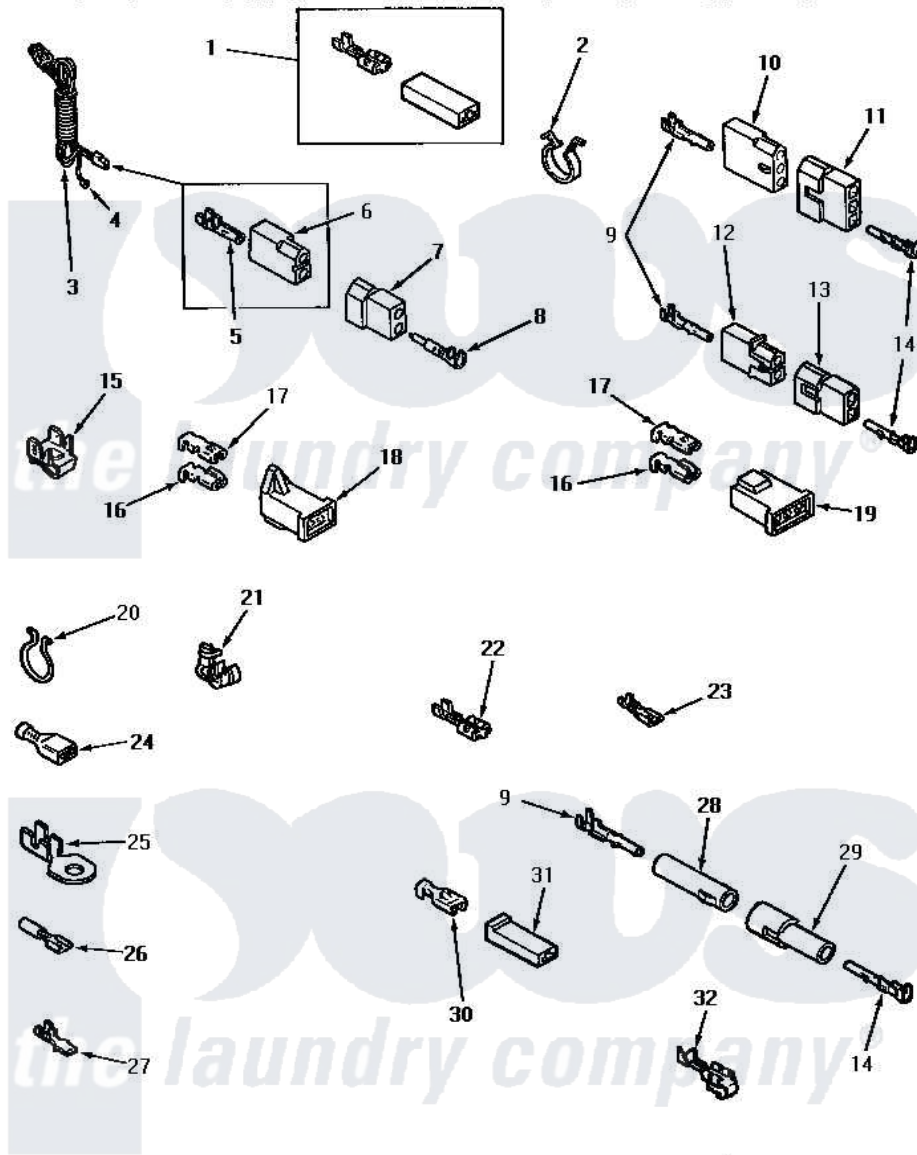

Amana NG6319 10 - POWER CORD & TERMINALS

POWER CORD AND TERMINALS

Amana [Residential Amana NG6319 Washer Parts](#) Parts Diagram 10 - POWER CORD & TERMINALS
 Click on the part number to view part

Item	Original Part Number	Replaced By	Status	Part Description
1	Y00237			Terminal-Female 1/4 ((1) 12 GAUGE Wire Or(2) 18 GA
2	61510	504034		Clip, Wire
3	Y56222	27001142		Cord, Power
4	Y00000000		Not Available	SEE NOTE GROUND WIRE, GREEN
5	00130			Terminal, Pin-1/8 Femal
6	56265			Receptacle, 2 Circuit
7	56266			Plug
8	Y00127			Terminal, Pin-1/8 Male
9	Y00117	5011-XX		093 Female Socket
10	23039	697780		Receptacle,
11	23040			Plug-3 Circuit
12	56451			Receptacle, 2 Circuit
13	56448			Terminal Block Plug
14	Y00116			Terminal, Pin-Male
15	Y00161	B5733302		Clip, Ground

16	Y00190		Connector-Receptacle
17	Y00189		Terminal, Spade
18	58799		Connector-2 Circuit
19	58800	Not Available	CONNECTOR-3 CIRCUIT (3 CIRCUIT CONNECTOR)
20	51291		Clip, Wire
21	21903	211881	Grommet, Cord Part Not Used- Gas Models Only
22	Y00121	Not Available	SPADE TERMINAL(12 GAUGE) (1/4 INCH-(2) 18 GAUGE WIRES O
"	Y00119	Not Available	SPADE TERMINAL(18 GAUGE) (1/4 INCH-(1) 18 GAUGE WIRE)
"	Y00222	Not Available	TERMINAL,FEMALE-1/4 SP
23	Y00124		Spade Terminal (18 Gauge) (3/16 Inch-(1) 18 Gauge Wire-
"	Y00209		Spade Terminal (18 Gauge) (3/16 Inch-(2) 18 Gauge Wires-
"	00156	00156SRE	65br30/Fl
24	Y00163	285432	Terminal
"	Y00165		Insulated Spade Terminal
25	00110		No.10 18 Gauge Wire
"	Y00111		Ring Terminal No.10 No.10 18 Gauge Wires Or
26	Y00215		Barrel Insulated Spade
"	Y00214	Not Available	BARREL INSULATED SPADE(18 GAUG (1/4 INCH- 18 GAUGE WIRE)
27	Y00138		Male Tab Terminal 18 Gauge Wire)
"	Y00139	Y00138	Male Tab Terminal 18 Gauge Wire)
28	26301		Receptacle, Molex
29	26302	Not Available	PLUG,1 CIRCUIT
30	Y00115		Lock In Spade Terminal (18 Gaug (1/4 Inch-(1) 18 Gauge Wire)
"	00122	Not Available	(1/4 INCH-(2) 18 GAUGE WIRES O
31	90789		Connector
32	Y00114		Spade Terminal