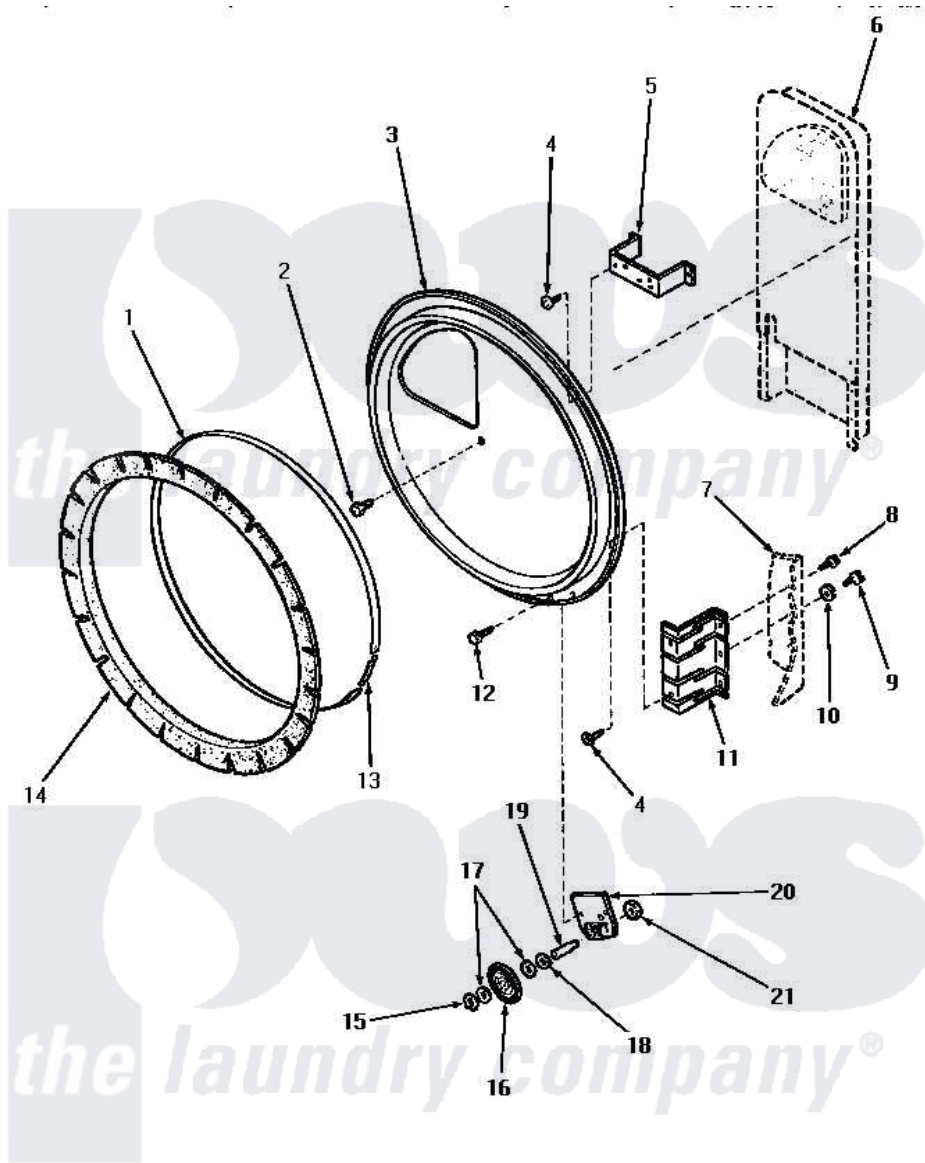

Amana NG6319 11 - REAR BLKHD, FELT SEAL & CYLINDER ROLLER

REAR BULKHEAD, FELT SEAL AND CYLINDER ROLLER

Amana [Residential Amana NG6319 Washer Parts](#) Parts Diagram 11 - REAR BLKHD, FELT SEAL & CYLINDER ROLLER

[Click on the part number to view part](#)

Item	Original Part Number	Replaced By	Status	Part Description
1	Y56090		Not Available	SEAL STRAP
2	Y33561	489464		Screw
3	61135P		Not Available	ASSY,REAR BULKHEAD
4	56078	M400664		SCrew Tap Trs Cr Rec 1016AB
5	60823P			Bracket, Terminal Block
6	Y00000000		Not Available	SEE NOTE HEAT DUCT
7	Y00000000		Not Available	SEE NOTE CABINET
8	33562	27001200		Screw
9	52909			Screw, 10B-16 X 1/2 HeX
10	51474		Not Available	WASHER, 13/64IDX1/2ODX.
11	56055		Not Available	BRACKET,BULKHEAD-REAR
12	51780	3390631		Screw, 10-16 X 3/8
13	52310			Spring
14	56088			Assembly, Seal
15	23748			Ring, Retaining

16	56457	62649P	Roller- CY
17	52549		Washer, 501 ID X3/4 Odx
18	23886		Not Available WASHER,.578IDX1.25ODX1
19	56461		Shaft
20	56042		Not Available BRACKET,CYLINDER ROLLER
21	56156	358160	Nut