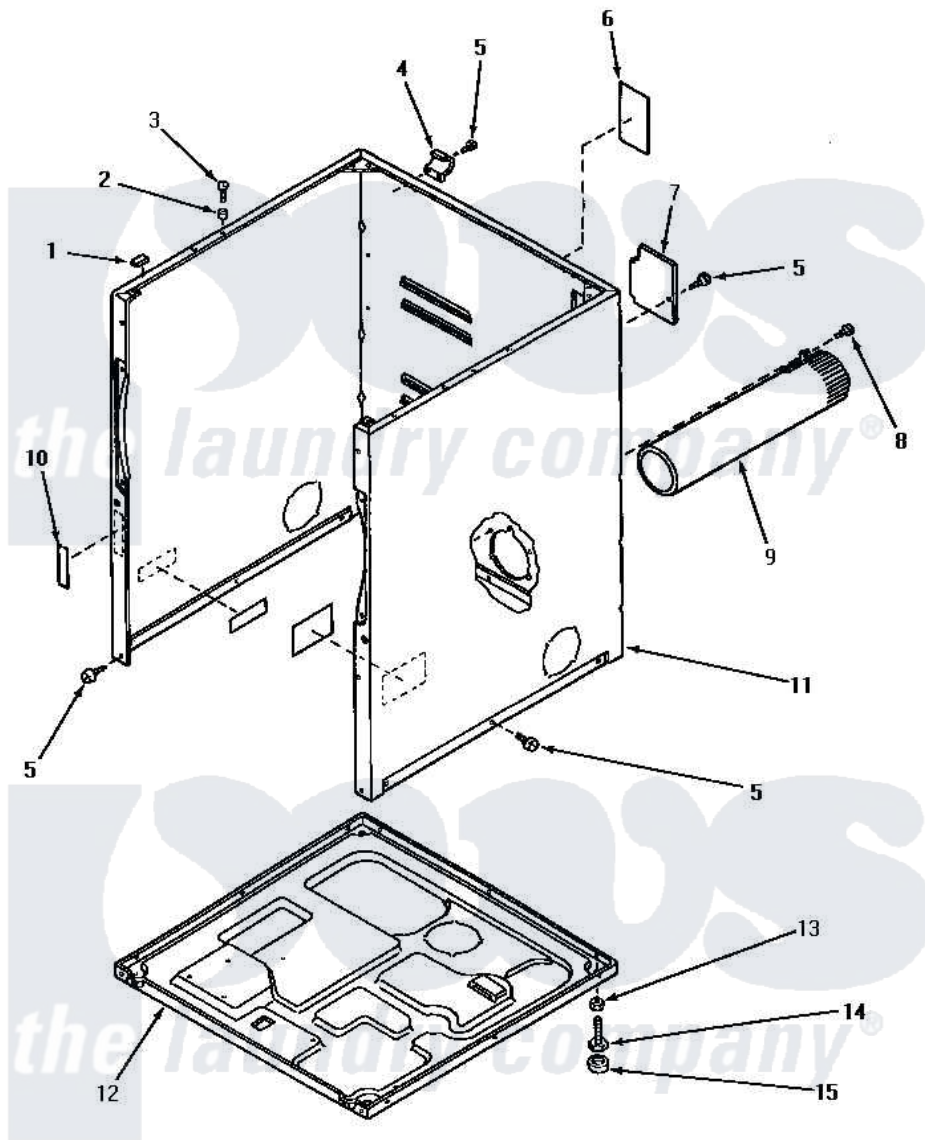

Amana NG6339 01 - CABINET, EXHAUST DUCT & BASE

CABINET, EXHAUST DUCT AND BASE

Amana [Residential Amana NG6339 Washer Parts](#) Parts Diagram 01 - CABINET, EXHAUST DUCT & BASE
 Click on the part number to view part

Item	Original Part Number	Replaced By	Status	Part Description
1	Y56128			Pad, Bumper
2	56079	505187		Locator, Panel
3	32671	Y014874		Screw, Idler Arm And Sleeve
4	60826		Not Available	HINGE, TOP
5	33562	27001200		Screw
6	56427		Not Available	STICKER
7	60821			Access Cover
8	Y33561	489464		Screw
9	56118		Not Available	ASSY, EXHAUST DUCT
10	24903		Not Available	STICKER,DISCONNECT POW
11	60813PW		Not Available	CABINET, WHITE
"	60813PH		Not Available	CABINET, HARVEST GOLD
"	60813PL		Not Available	CABINET, ALMOND
12	60811			Assembly, Base-Complete
13	20274	62739		Nut, Lock
14	Y52696	Y305086		Adjustable Leg And Nut