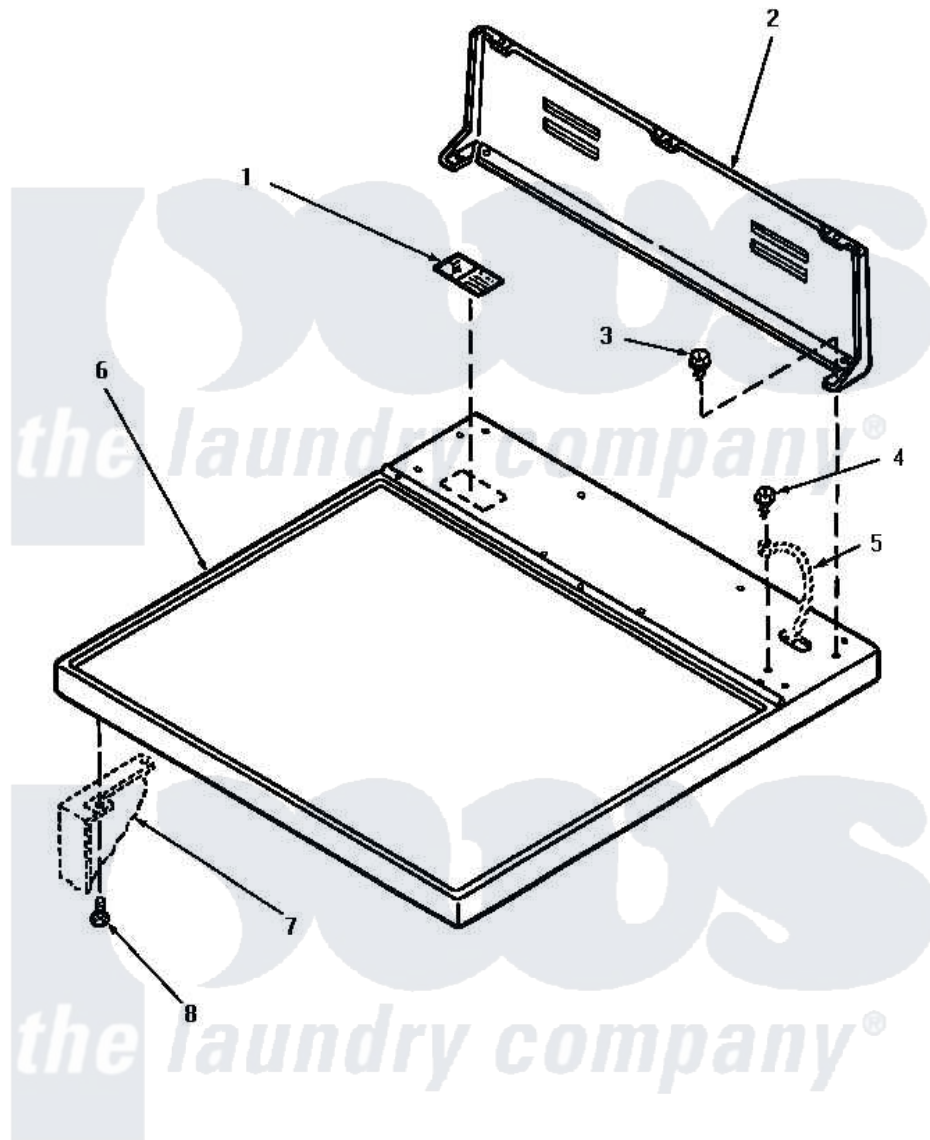

# Amana NG6339 02 - CONTROL TOP & CONTROL HOOD REAR PANEL

## CABINET TOP AND CONTROL HOOD REAR PANEL

Amana [Residential Amana NG6339 Washer Parts](#) Parts Diagram 02 - CONTROL TOP & CONTROL HOOD REAR PANEL

[Click on the part number to view part](#)

Item	Original Part Number	Replaced By	Status	Part Description
1	24903		Not Available	STICKER,DISCONNECT POW
2	59970		Not Available	CONTROL HOOD, REAR PANEL
3	23962	<a href="#">W10116760</a>		Screw
4	<a href="#">20530</a>			Screw, 10-24 x 3/8 Hex
5	Y00000000		Not Available	SEE NOTE GROUND WIRE, GREEN
6	60815H		Not Available	ASSY, TOP PANEL-DOMESTI
"	60815L		Not Available	CABINET TOP, ALMOND
"	60815W		Not Available	ASSY, TOP & CARTON
7	Y00000000		Not Available	SEE NOTE CABINET
8	33562	<a href="#">27001200</a>		Screw