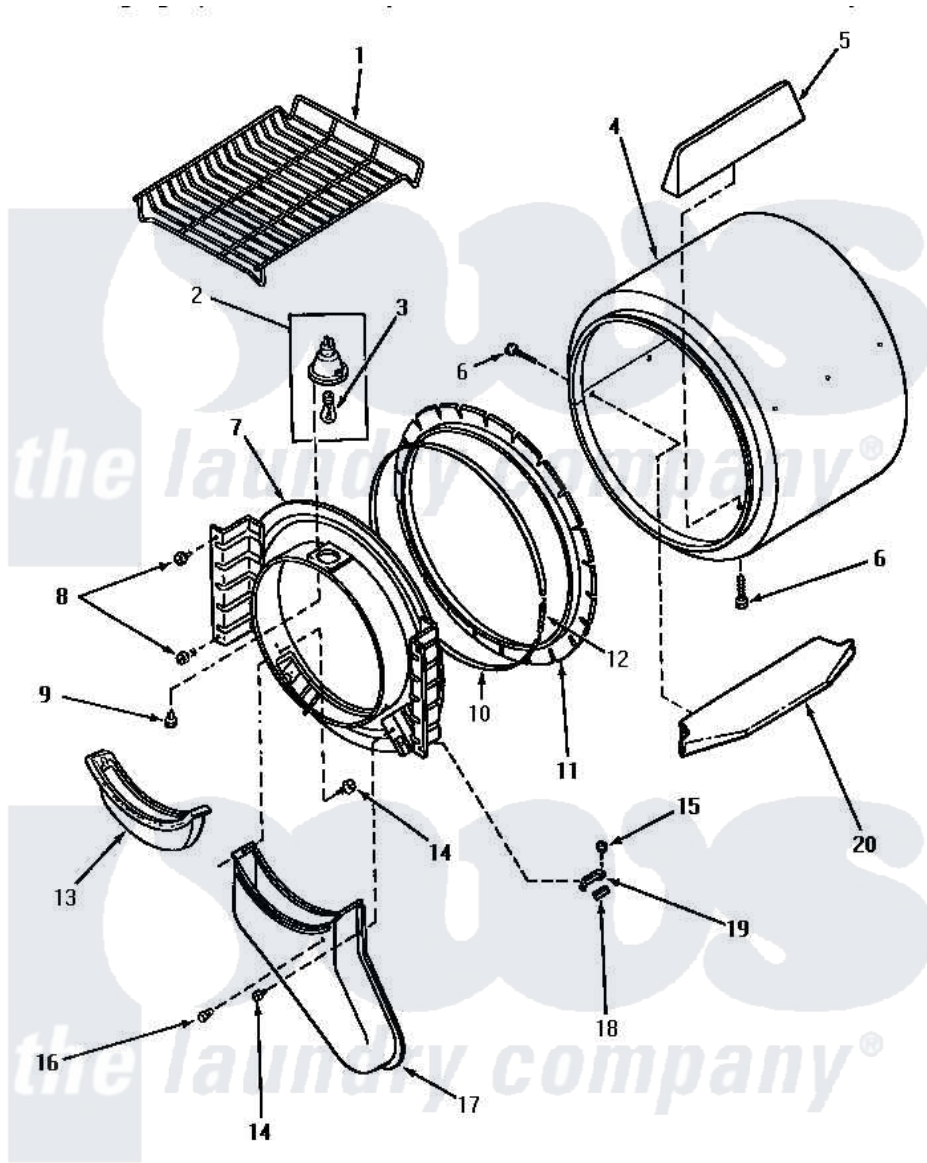

Amana NG6339 03 - FR BLKHD, AIR DUCT, FELT SEAL & CYLINDER

FRONT BULKHEAD, AIR DUCT, FELT SEAL AND CYLINDER

Amana [Residential Amana NG6339 Washer Parts](#) Parts Diagram 03 - FR BLKHD, AIR DUCT, FELT SEAL & CYLINDER

[Click on the part number to view part](#)

Item	Original Part Number	Replaced By	Status	Part Description
1	58846		Not Available	RACK, DRYING
4	60645P		Not Available	ASSY, CYLINDER PACK
"	61073P		Not Available	ASSY, CYLINDER-WHITE
5	Y61399		Not Available	BAFFLE, CYLINDER-SHORT-
6	56131		Not Available	SCREW, 10BT X 1 TAPPING
7	60774P		Not Available	ASSY BULK HEAD
8	33562	27001200		Screw
9	31260			Screw, No. 8 X 3/8 Ind H
10	Y56090		Not Available	SEAL STRAP
11	56088			Assembly, Seal
12	52310			Spring
13	61376P			Filter, Lint-White W/Inst.
14	Y33561	489464		Screw
15	23962	W10116760		Screw
16	56938		Not Available	BUMPER
17	60786			Assembly, Air Duct-Front

18 [58049](#)

Pad, Thin

19 [61448](#)

Glide, Cylinder-Rulon F

20 Y61027

Not Available

BAFFLE,CYLINDER-EXTEND