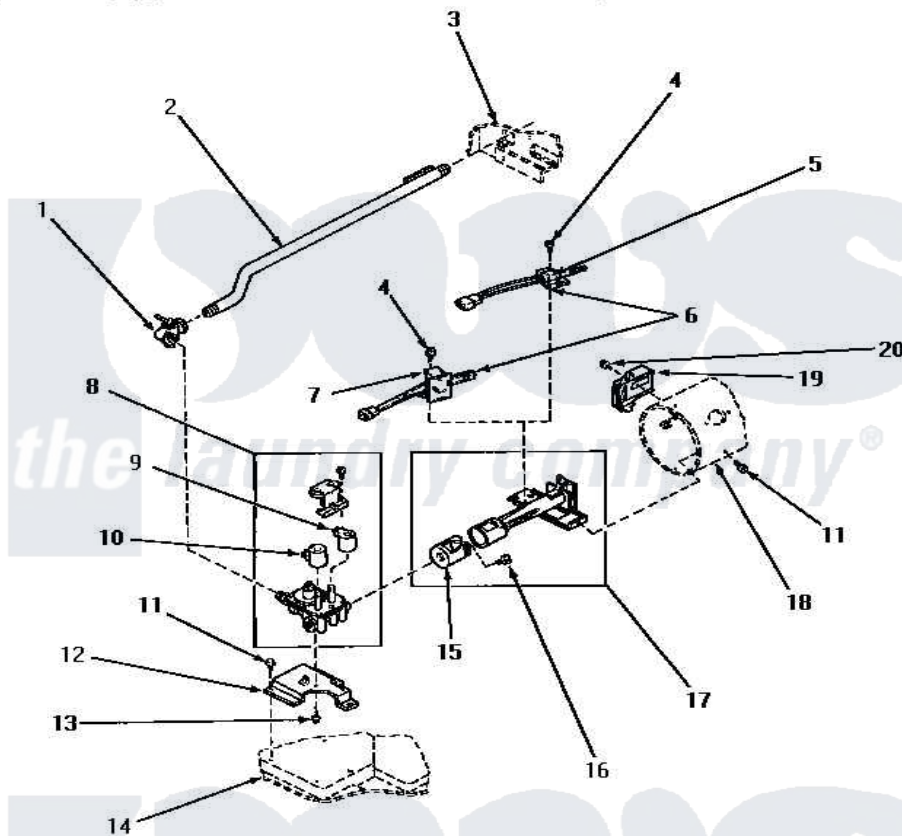

# Amana NG6339 04 - GAS VALVE, IGNITER & GAS CONVERSION KITS

GAS BURNER CONVERSION KITS	
<b>TO CONVERT DRYERS FROM NATURAL/MIXED TO LP GAS</b>	<b>TO CONVERT DRYERS FROM LP TO NATURAL/MIXED GAS</b>
<b>401P3 Conversion Kit</b> Kit consists of: 1 - 58754 Block - Open Plug 1 - 58765 Burner Orifice Spud (#65) 1 - 60515 Conversion Plate 1 - 60517 Valve Converted to LP Gas Sticker 2 - 60520 LP Gas Stickers	<b>402P3 Conversion Kit</b> Kit consists of: 1 - 58719 Burner Orifice Spud (#44) 1 - 58768 Vent Screw 1 - 60514 Conversion Plate 1 - 60516 Valve Converted to Natural Gas Sticker 2 - 60521 Natural Gas Stickers

## GAS VALVE, IGNITER AND GAS CONVERSION KITS (Gas Models)

Amana [Residential Amana NG6339 Washer Parts](#) Parts Diagram 04 - GAS VALVE, IGNITER & GAS CONVERSION KITS

[Click on the part number to view part](#)

Item	Original Part Number	Replaced By	Status	Part Description
1	Y56229	<a href="#">510205</a>		Valve-Elbo
2	<a href="#">58911</a>			Assembly, Lead-In Pipe
3	Y00000000		Not Available	SEE NOTE CABINET
4	<a href="#">56693</a>			Screw, No.6-20 x. 44/.41 In
5	Y00000000		Not Available	SEE NOTE CARBORUNDUM IGNITER AND BRACKET
6	60868	<a href="#">37001308</a>		Ignitor
7	Y00000000		Not Available	SEE NOTE NORTON IGNITER AND BRACKET
8	<a href="#">58804</a>			Assembly, Valve-Gas-Single-
9	58804B	<a href="#">694540</a>		Coil, 60 Hz
10	58804A	<a href="#">306106</a>		Coil, Holding And Booster-W
11	33562	<a href="#">27001200</a>		Screw
12	58912	<a href="#">500821</a>		Bracket, Mounting-Gas
13	56124	<a href="#">3370225</a>		Screw
14	Y00000000		Not Available	SEE NOTE BASE