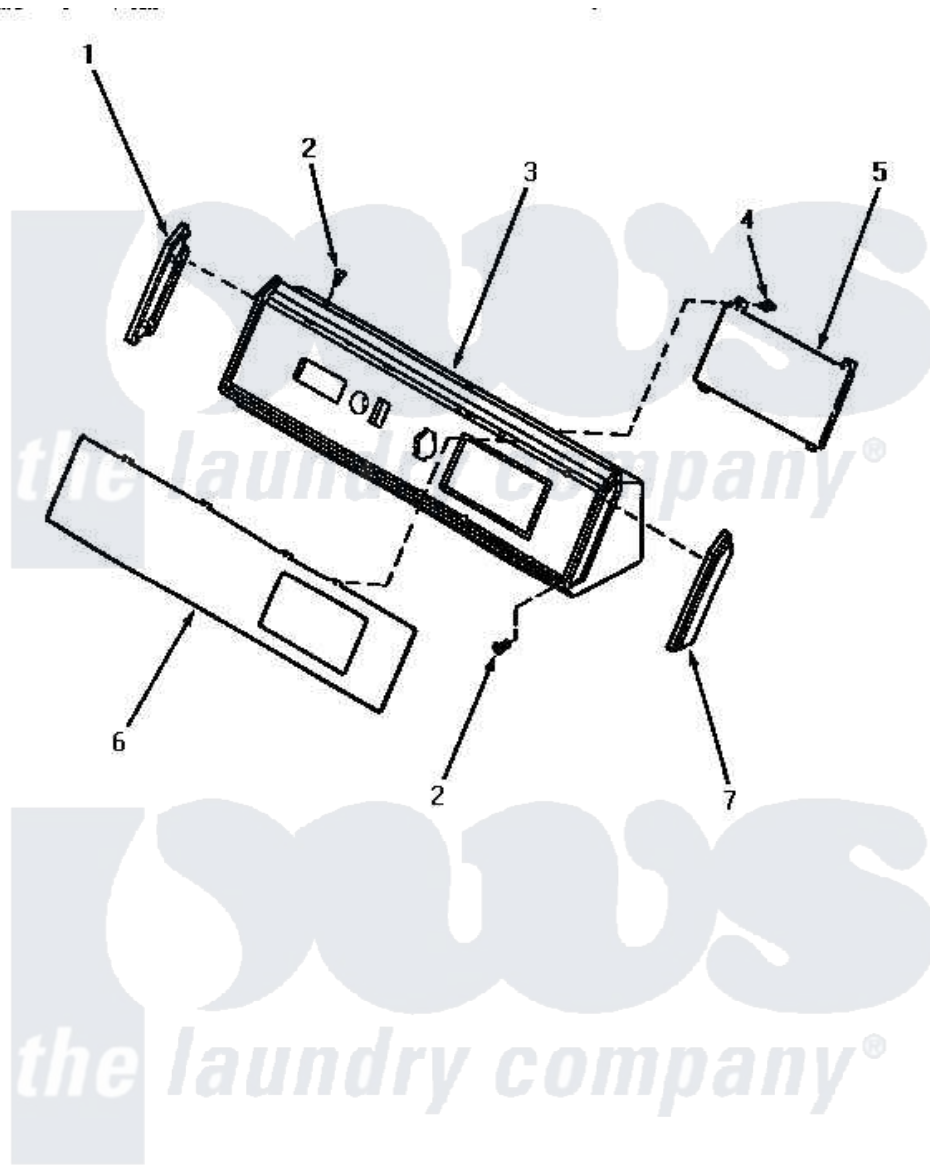

# Amana NG6339 05 - GRAPHIC PANEL, CONTROL HOOD & CONTROLS

## GRAPHIC PANEL, CONTROL HOOD AND CONTROLS

Amana [Residential Amana NG6339 Washer Parts](#) Parts Diagram 05 - GRAPHIC PANEL, CONTROL HOOD & CONTROLS

[Click on the part number to view part](#)

Item	Original Part Number	Replaced By	Status	Part Description
1	31249		Not Available	CAP,END-L.H.-CHROME
2	31752		Not Available	SCREW,No.8ABX3/4 POZIDRI
3	59606		Not Available	HOOD,DRYER-BLACK
4	<a href="#">31260</a>			Screw, No.8 X 3/8 Ind H
5	59611		Not Available	ASSY, ELECTRONIC CONTROL
6	59485		Not Available	PANEL,GRAPHIC
7	<a href="#">31248</a>			Cap, End-RH-Chrome