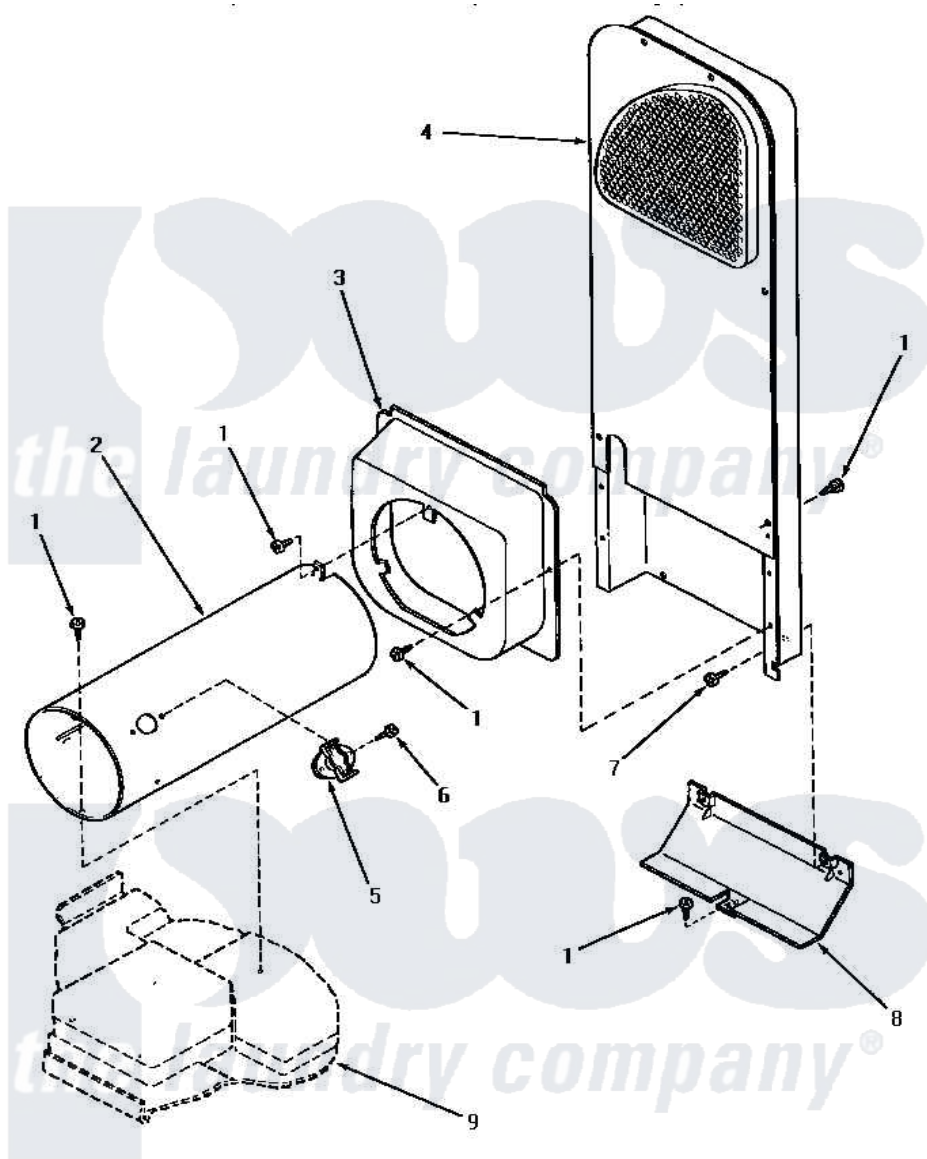

Amana NG6339 06 - HEATER BOX

HEATER BOX (Gas Models through Serial No.S633959XM)

Amana [Residential Amana NG6339 Washer Parts](#) Parts Diagram 06 - HEATER BOX

[Click on the part number to view part](#)

Item	Original Part Number	Replaced By	Status	Part Description
1	33562	27001200		Screw
2	56240	08013801		Bracket
3	56237	510101		Shroud Heat Duct
4	61161P	503605		Assembly, Heater Duct
5	58366	489P3		Limit Thermostat
6	23222	3177991		Screw
7	51780	3390631		Screw, 10-16 X 3/8
8	60952		Not Available	SHIELD,HEAT DUCT
9	Y00000000		Not Available	SEE NOTE BASE