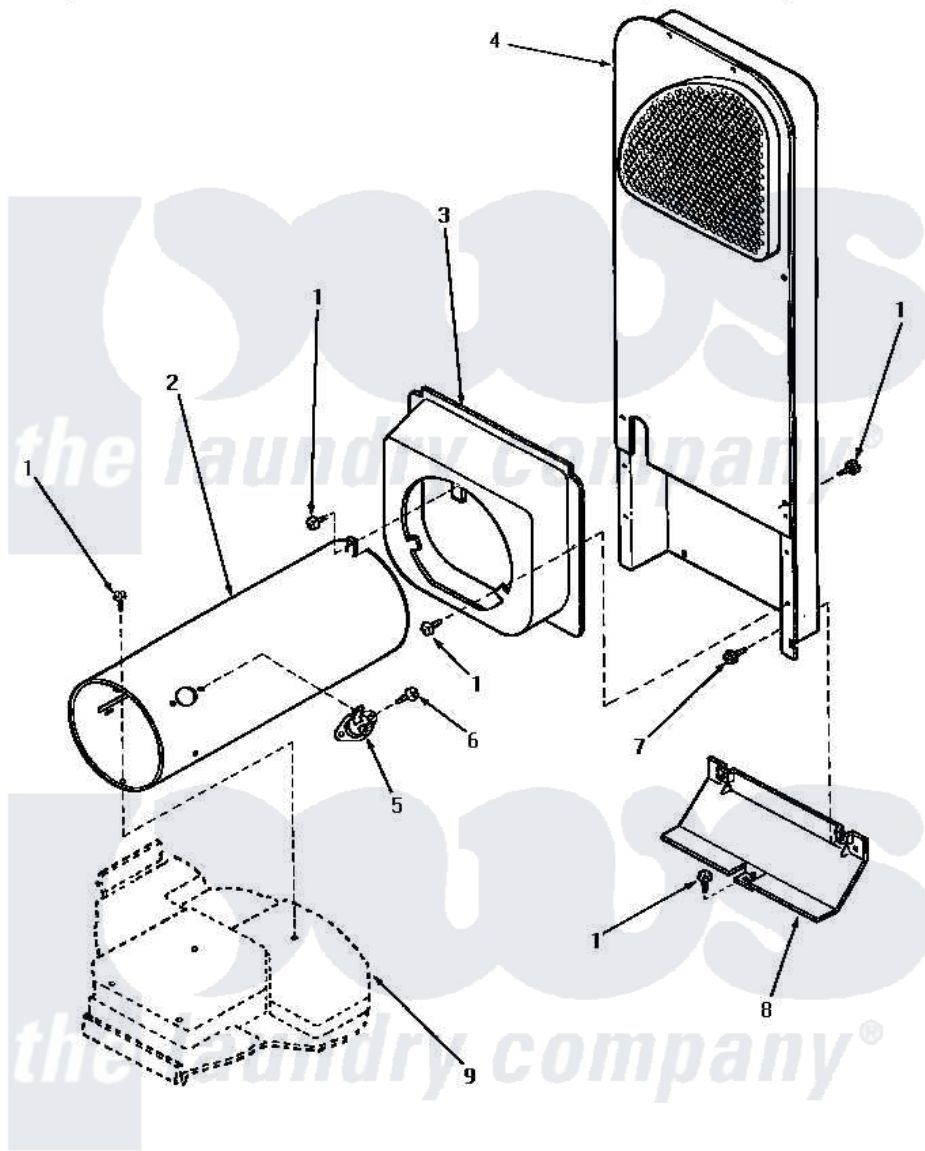

# Amana NG6339 07 - HEATER BOX

## HEATER BOX (Gas Models starting Serial No.S633960XM)

Amana [Residential Amana NG6339 Washer Parts](#) Parts Diagram 07 - HEATER BOX  
Click on the part number to view part

Item	Original Part Number	Replaced By	Status	Part Description
1	33562	<a href="#">27001200</a>		Screw
2	61974		Not Available	BURNER HOUSING
3	Y60948	<a href="#">510101</a>		Shroud Heat Duct
4	61161P	<a href="#">503605</a>		Assembly, Heater Duct
5	<a href="#">489P3</a>			Limit Thermostat
6	51782		Not Available	SCREW, 6B-20X5/16
7	51780	<a href="#">3390631</a>		Screw, 10-16 X 3/8
8	60952		Not Available	SHIELD,HEAT DUCT
9	Y00000000		Not Available	SEE NOTE BASE