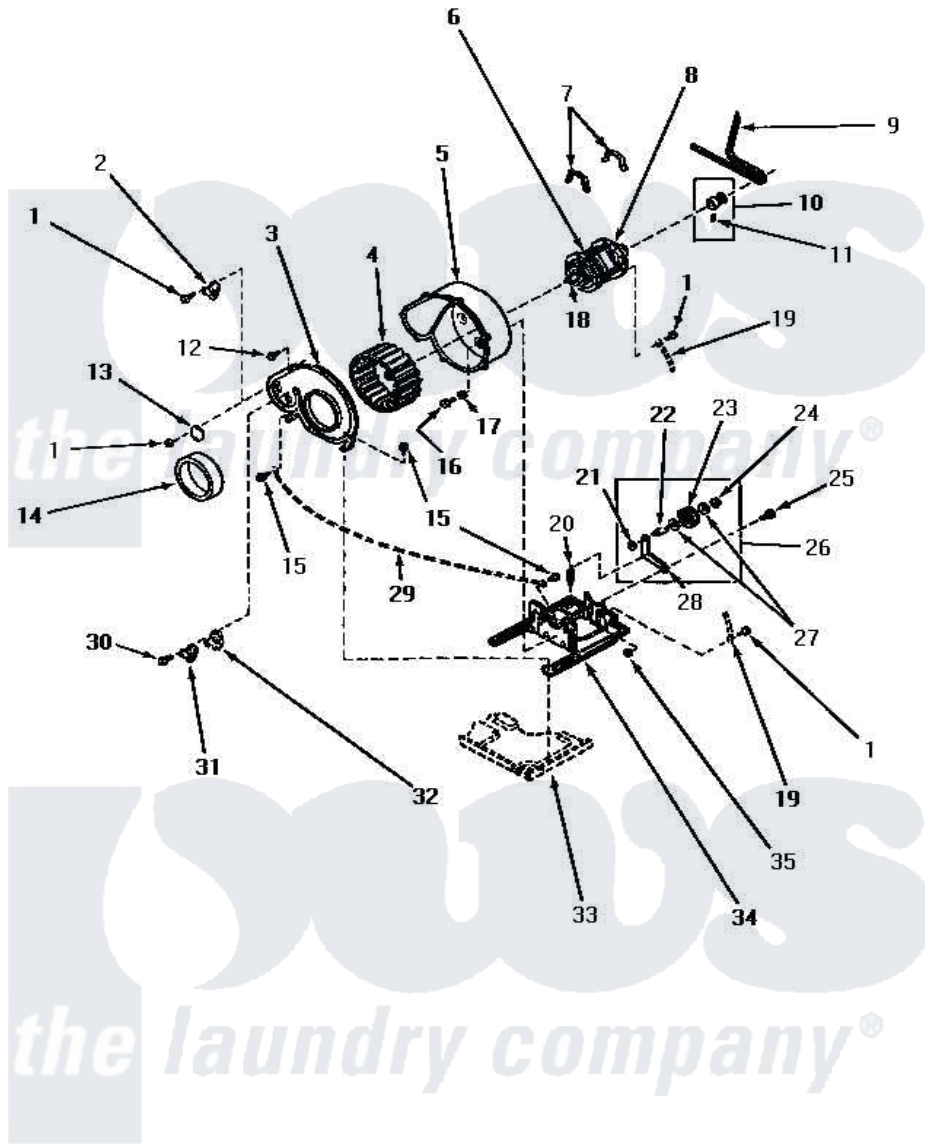

# Amana NG6339 09 - MOTOR, EXHAUST FAN & BELT

## MOTOR, EXHAUST FAN AND BELT

Amana [Residential Amana NG6339 Washer Parts](#) Parts Diagram 09 - MOTOR, EXHAUST FAN & BELT

[Click on the part number to view part](#)

Item	Original Part Number	Replaced By	Status	Part Description
3	60938P		Not Available	COVER,BLOWER HOUSING
4	56000	<a href="#">510139P</a>		Assembly Blower Fan Package
5	<a href="#">56020</a>			Housing, Blower
6	Y58044	<a href="#">915P3</a>		Motor-Drve
7	Y58047	<a href="#">660658</a>		Clamp, Motor Mounting 343481 685441
8	59895		Not Available	MOTOR SWITCH, INTERNAL MOUNTED
"	53226		Not Available	SWITCH,MOTOR
"	53249		Not Available	SWITCH
9	59174	<a href="#">40111201</a>		Belt, Cylinder
10	59173		Not Available	MOTOR PULLEY ASSEMBLY
11	52906		Not Available	SETSCREW
12	23962	<a href="#">W10116760</a>		Screw
14	56065		Not Available	SEAL
15	51780	<a href="#">3390631</a>		Screw, 10-16 X 3/8

16	33562	<a href="#">27001200</a>		Screw
17	20492	<a href="#">M0270504</a>		Washer
18	<a href="#">27604P</a>			Never-Seeze 1 Oz Tube
19	Y00000000		Not Available	SEE NOTE GROUND WIRE, GREEN
20	<a href="#">56076</a>			Spring, Idler
21	56156	<a href="#">358160</a>		Nut
22	<a href="#">56461</a>			Shaft
23	<a href="#">Y54414</a>			Assembly, Wheel And Bearing
24	<a href="#">23748</a>			Ring, Retaining
25	56587		Not Available	SCREW, 1/4-20 HEX HD SH
26	Y56170	<a href="#">56170P</a>		Assembly- Idle
27	<a href="#">52549</a>			Washer, 501 ID X3/4 Odx
28	56057		Not Available	LEVER, IDLER
29	Y00000000		Not Available	SEE NOTE GROUND WIRE, GREEN -- (THROUGH SERIAL NO. S6181365XA)
30	23222	<a href="#">3177991</a>		Screw
31	<a href="#">59500</a>			Assembly, Thermistor
33	Y00000000		Not Available	SEE NOTE BASE
34	Y60816	<a href="#">503613</a>		Mount, Motor
35	52566	<a href="#">27001225</a>		Nut, Jam Mid Lock 1/4-20