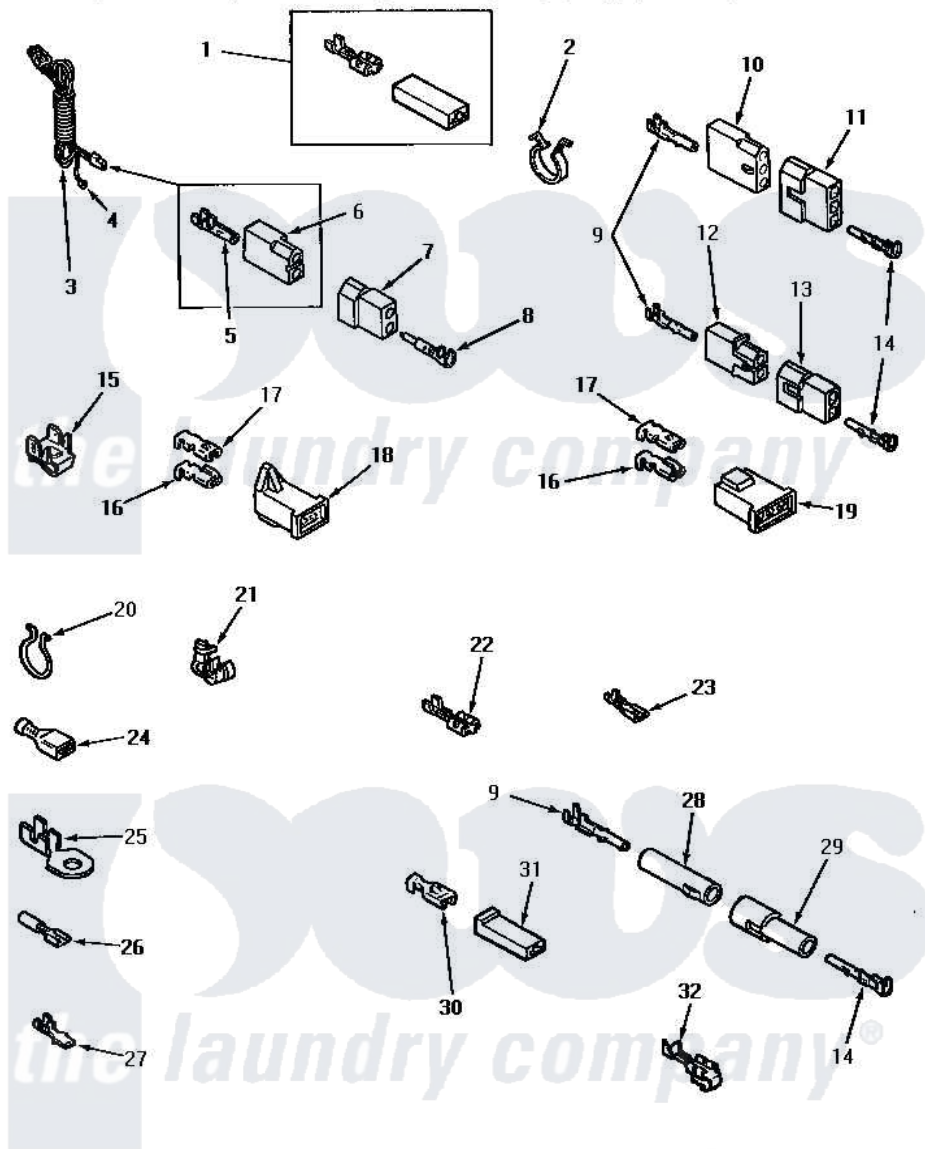

Amana NG6339 10 - POWER CORD & TERMINALS

POWER CORD AND TERMINALS

Amana [Residential Amana NG6339 Washer Parts](#) Parts Diagram 10 - POWER CORD & TERMINALS
 Click on the part number to view part

Item	Original Part Number	Replaced By	Status	Part Description
1	Y00237			Terminal-Female 1/4 ((1) 12 GAUGE Wire Or(2) 18 GA
2	61510	504034		Clip, Wire
3	Y56222	27001142		Cord, Power
4	Y00000000		Not Available	SEE NOTE GROUND WIRE, GREEN
5	00130			Terminal, Pin-1/8 Femal
6	56265			Receptacle, 2 Circuit
7	56266			Plug
8	Y00127			Terminal, Pin-1/8 Male
9	Y00117	5011-XX		093 Female Socket
10	23039	697780		Receptacle,
11	23040			Plug-3 Circuit
12	56451			Receptacle, 2 Circuit
13	56448			Terminal Block Plug
14	Y00116			Terminal, Pin-Male
15	Y00161	B5733302		Clip, Ground

16	Y00190		Connector-Receptacle
17	Y00189		Terminal, Spade
18	58799		Connector-2 Circuit
19	58800	Not Available	CONNECTOR-3 CIRCUIT (3 CIRCUIT CONNECTOR)
20	51291		Clip, Wire
21	21903	211881	Grommet, Cord Part Not Used- Gas Models Only
22	Y00121	Not Available	SPADE TERMINAL(12 GAUGE) (1/4 INCH-(2) 18 GAUGE WIRES O
"	Y00119	Not Available	SPADE TERMINAL(18 GAUGE) (1/4 INCH-(1) 18 GAUGE WIRE)
"	Y00222	Not Available	TERMINAL,FEMALE-1/4 SP
23	Y00124		Spade Terminal (18 Gauge) (3/16 Inch-(1) 18 Gauge Wire-
"	Y00209		Spade Terminal (18 Gauge) (3/16 Inch-(2) 18 Gauge Wires-
"	00156	00156SRE	65br30/FI
24	Y00163	285432	Terminal
"	Y00165		Insulated Spade Terminal
25	00110		No.10 18 Gauge Wire
"	Y00111		Ring Terminal No.10 No.10 18 Gauge Wires Or
26	Y00215		Barrel Insulated Spade
"	Y00214	Not Available	BARREL INSULATED SPADE(18 GAUG (1/4 INCH- 18 GAUGE WIRE)
27	Y00138		Male Tab Terminal 18 Gauge Wire)
"	Y00139	Y00138	Male Tab Terminal 18 Gauge Wire)
28	26301		Receptacle, Molex
29	26302	Not Available	PLUG,1 CIRCUIT
30	Y00115		Lock In Spade Terminal (18 Gaug (1/4 Inch-(1) 18 Gauge Wire)
"	00122	Not Available	(1/4 INCH-(2) 18 GAUGE WIRES O
31	90789		Connector
32	Y00114		Spade Terminal