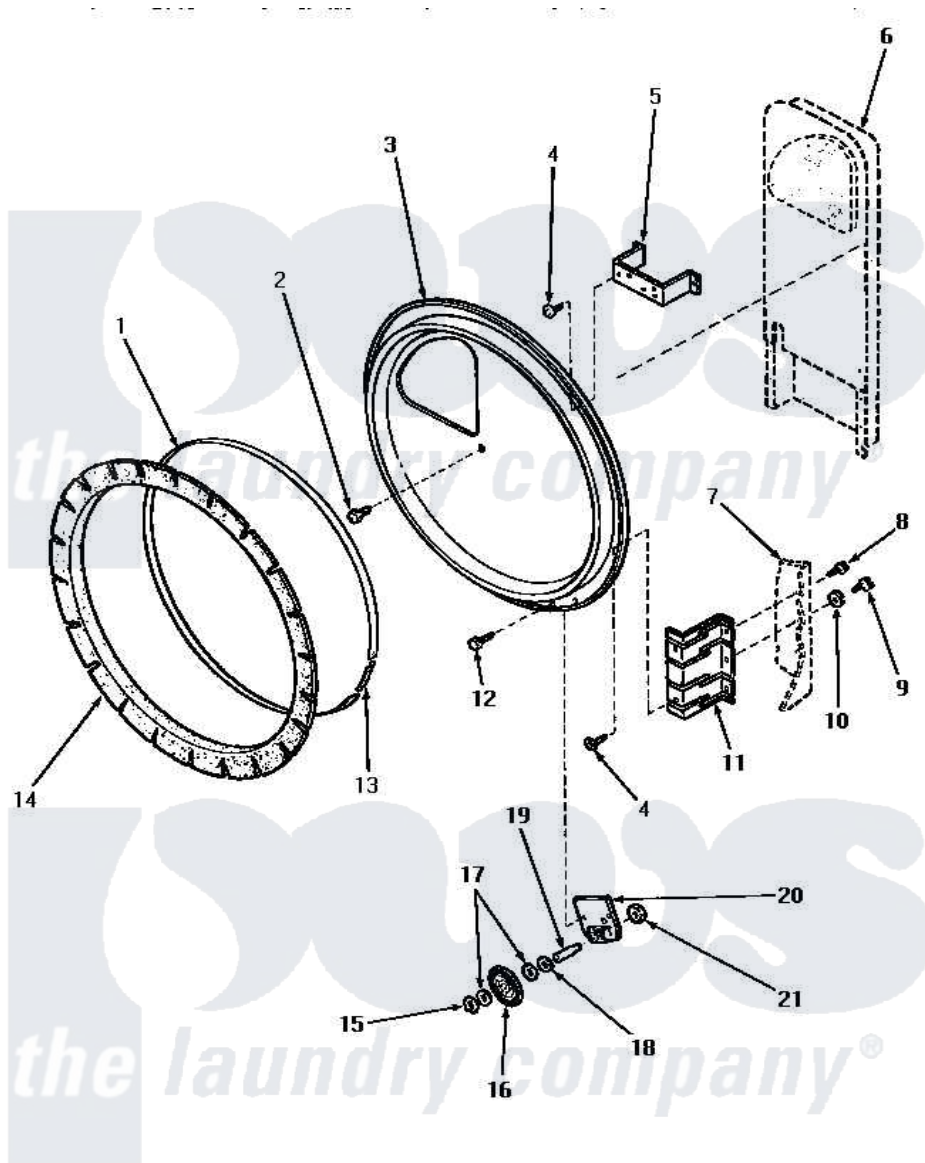

Amana NG6339 11 - REAR BLKHD, FELT SEAL & CYLINDER ROLLER

REAR BULKHEAD, FELT SEAL AND CYLINDER ROLLER

Amana [Residential Amana NG6339 Washer Parts](#) Parts Diagram 11 - REAR BLKHD, FELT SEAL & CYLINDER ROLLER

[Click on the part number to view part](#)

Item	Original Part Number	Replaced By	Status	Part Description
1	Y56090		Not Available	SEAL STRAP
2	Y33561	489464		Screw
3	61135P		Not Available	ASSY,REAR BULKHEAD
4	56078	M400664		SCrew Tap Trs Cr Rec 1016AB
5	60823P			Bracket, Terminal Block
6	Y00000000		Not Available	SEE NOTE HEAT DUCT
7	Y00000000		Not Available	SEE NOTE CABINET
8	33562	27001200		Screw
9	52909			Screw, 10B-16 X 1/2 HeX
10	51474		Not Available	WASHER, 13/64IDX1/2ODX.
11	56055		Not Available	BRACKET,BULKHEAD-REAR
12	51780	3390631		Screw, 10-16 X 3/8
13	52310			Spring
14	56088			Assembly, Seal
15	23748			Ring, Retaining

16	56457	62649P	Roller- CY
17	52549		Washer, 501 ID X3/4 Odx
18	23886		Not Available
19	56461		WASHER,.578IDX1.25ODX1
20	56042		Not Available
21	56156	358160	Shaft
			BRACKET,CYLINDER ROLLER
			Nut