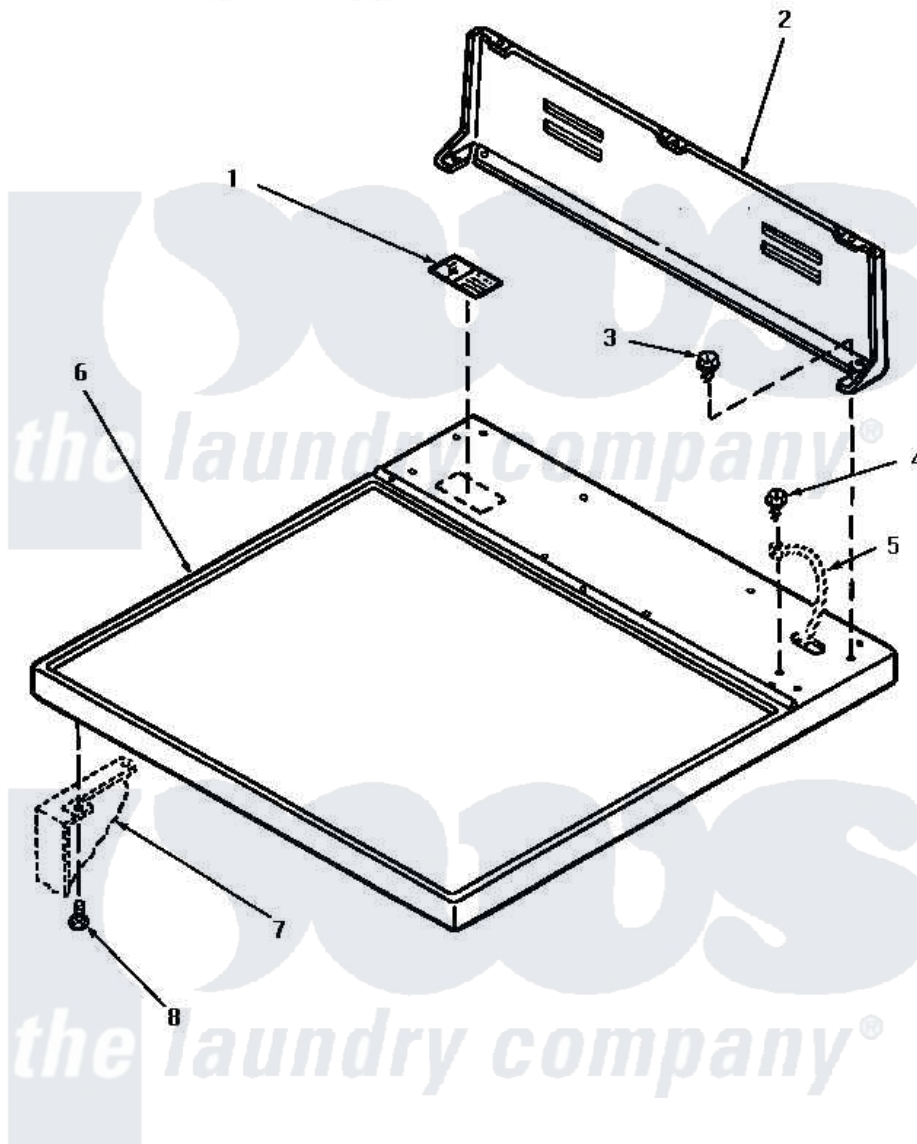

# Amana NG6519 01 - CABINET TOP & CONTROL HOOD REAR PANEL

## CABINET TOP AND CONTROL HOOD REAR PANEL

Amana [Residential Amana NG6519 Washer Parts](#) Parts Diagram 01 - CABINET TOP & CONTROL HOOD REAR PANEL

[Click on the part number to view part](#)

Item	Original Part Number	Replaced By	Status	Part Description
1	24903		Not Available	STICKER,DISCONNECT POW
2	59970		Not Available	CONTROL HOOD, REAR PANEL
3	23962	<a href="#">W10116760</a>		Screw
4	<a href="#">20530</a>			Screw, 10-24 x 3/8 Hex
5	Y00000000		Not Available	SEE NOTE GROUND WIRE, GREEN
6	60815H		Not Available	ASSY, TOP PANEL-DOMESTI
"	60815L		Not Available	CABINET TOP, ALMOND
"	60815W		Not Available	ASSY, TOP & CARTON
7	Y00000000		Not Available	SEE NOTE CABINET
8	33562	<a href="#">27001200</a>		Screw