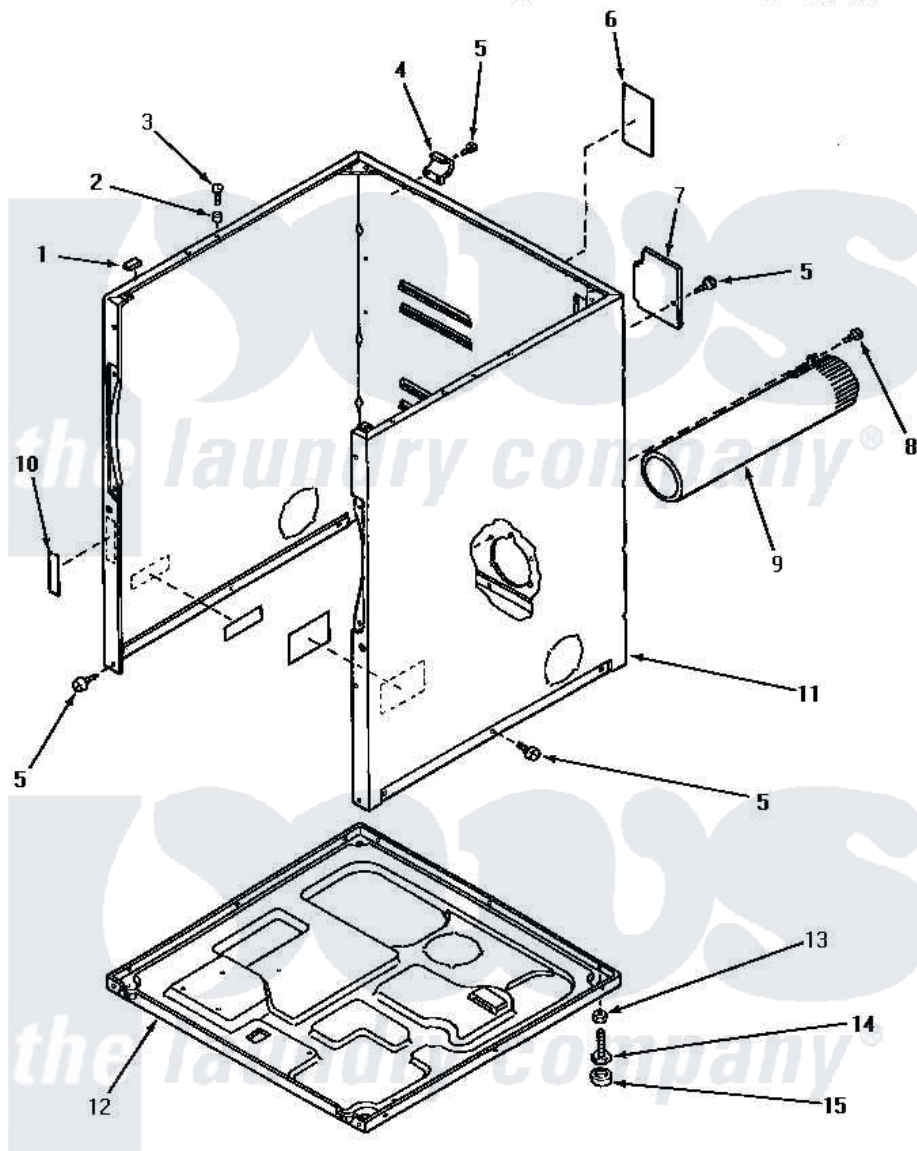

Amana NG6519 02 - CABINET, EXHAUST DUCT & BASE

CABINET, EXHAUST DUCT AND BASE

Amana [Residential Amana NG6519 Washer Parts](#) Parts Diagram 02 - CABINET, EXHAUST DUCT & BASE
 Click on the part number to view part

Item	Original Part Number	Replaced By	Status	Part Description
1	Y56128			Pad, Bumper
2	56079	505187		Locator, Panel
3	32671	Y014874		Screw, Idler Arm And Sleeve
4	60826		Not Available	HINGE, TOP
5	33562	27001200		Screw
6	56427		Not Available	STICKER
7	60821			Access Cover
8	Y33561	489464		Screw
9	56118		Not Available	ASSY, EXHAUST DUCT
10	24903		Not Available	STICKER,DISCONNECT POW
11	60813PW		Not Available	CABINET, WHITE
"	60813PH		Not Available	CABINET, HARVEST GOLD
"	60813PL		Not Available	CABINET, ALMOND
12	60811			Assembly, Base-Complete
13	20274	62739		Nut, Lock
14	Y52696	Y305086		Adjustable Leg And Nut