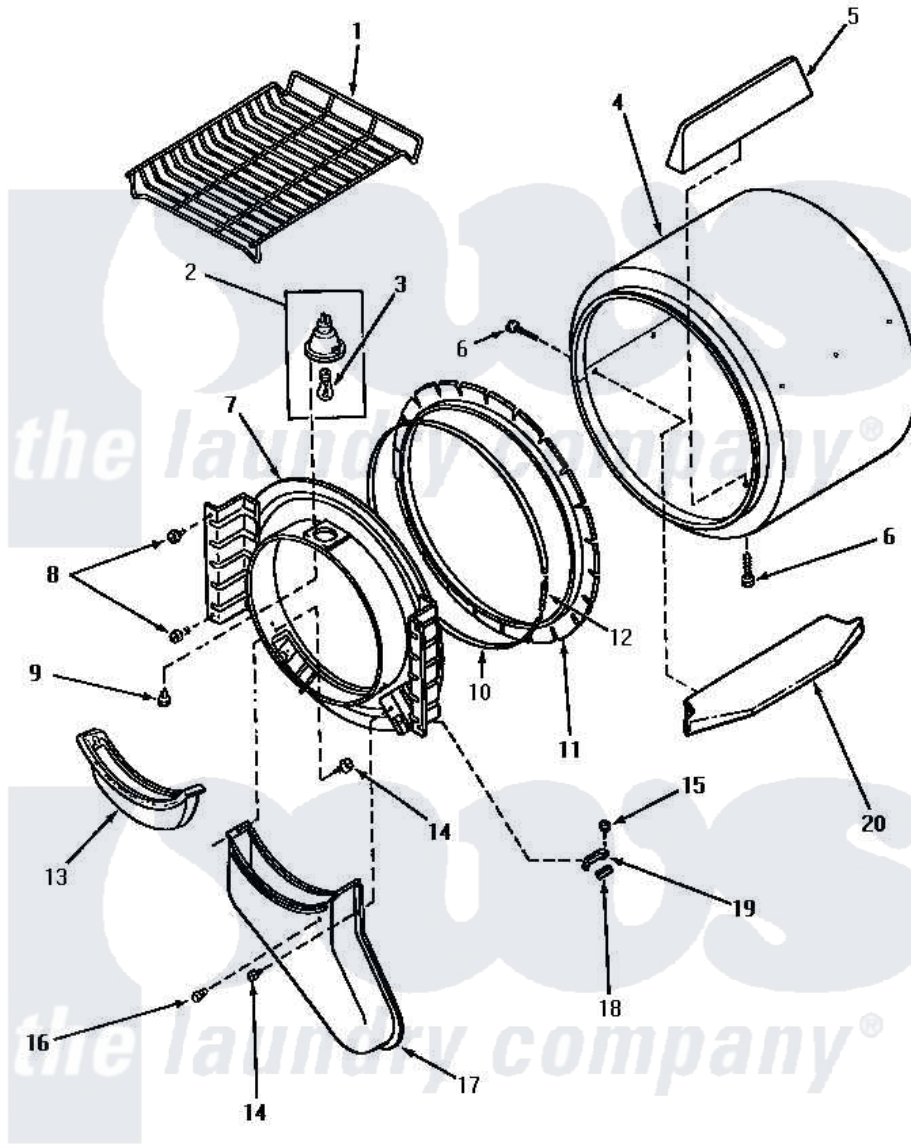

Amana NG6519 03 - FR BLKHD, AIR DUCT, FELT SEAL & CYLINDER

FRONT BULKHEAD, AIR DUCT, FELT SEAL AND CYLINDER

Amana [Residential Amana NG6519 Washer Parts](#) Parts Diagram 03 - FR BLKHD, AIR DUCT, FELT SEAL & CYLINDER
 Click on the part number to view part

Item	Original Part Number	Replaced By	Status	Part Description
1	58846		Not Available	RACK, DRYING
2	60953P		Not Available	CYLINDER LIGHT ASSEMBLY
3	Y54608	31001575		Bulb, Cylinder Light
"	Y60954	67001316		Bulb, Light
4	61073P		Not Available	ASSY, CYLINDER-WHITE
"	60645P		Not Available	ASSY, CYLINDER PACK
5	Y61399		Not Available	BAFFLE, CYLINDER-SHORT-
6	56131		Not Available	SCREW, 10BT X 1 TAPPING
7	62142W		Not Available	ASSY, BULKHEAD-FRONT-SV
8	33562	27001200		Screw
9	31260			Screw, No.8 X 3/8 Ind H
10	Y56090		Not Available	SEAL STRAP
11	56088			Assembly, Seal
12	52310			Spring
13	61376P			Filter, Lint-White W/Inst.
14	Y33561	489464		Screw

15	23962	W10116760	Screw
16	56938	Not Available	BUMPER
17	60786		Assembly, Air Duct-Front
18	58049		Pad, Thin
19	61448		Glide, Cylinder-Rulon F
20	Y61027	Not Available	BAFFLE,CYLINDER-EXTEND