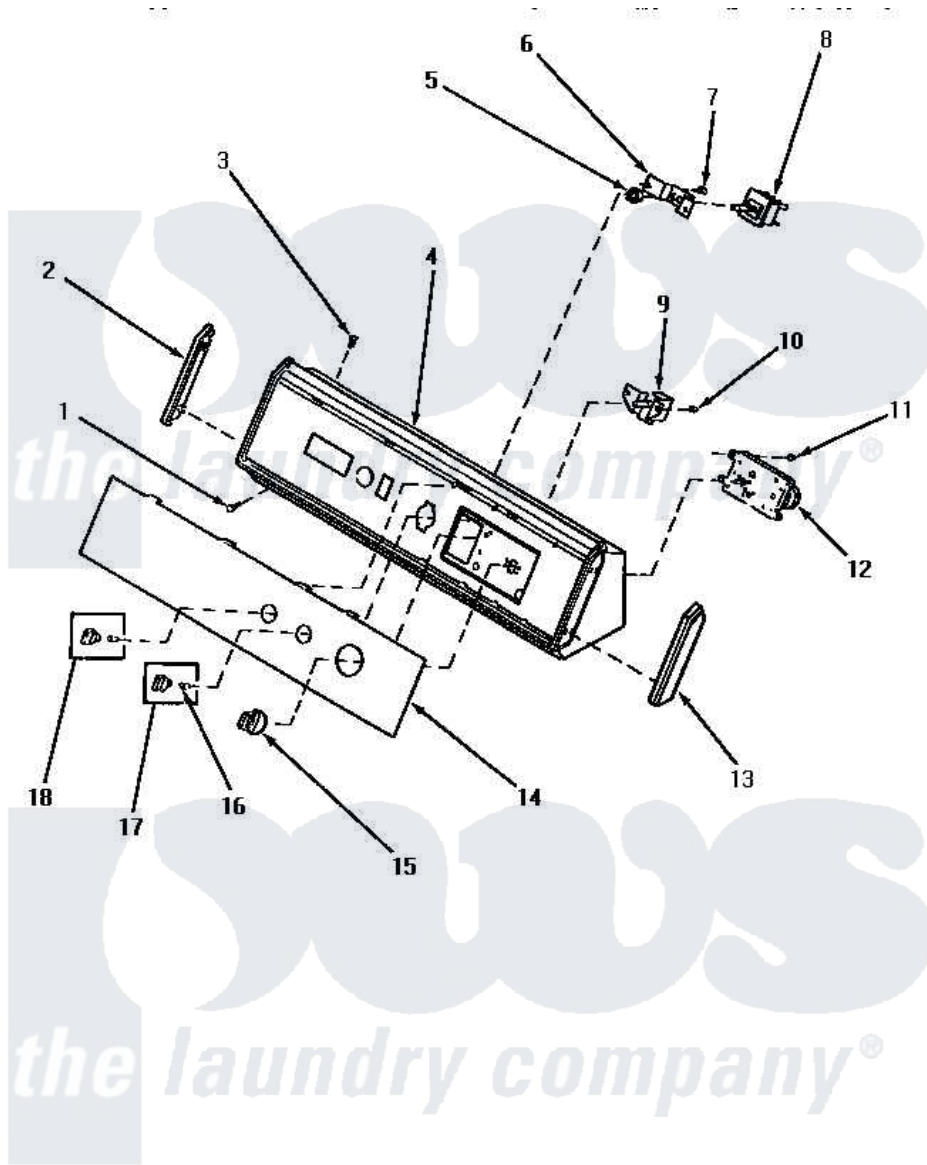

Amana NG6519 05 - GRAPHIC PANEL, CONTROL HOOD & CONTROLS

GRAPHIC PANEL, CONTROL HOOD AND CONTROLS

Amana [Residential Amana NG6519 Washer Parts](#) Parts Diagram 05 - GRAPHIC PANEL, CONTROL HOOD & CONTROLS

[Click on the part number to view part](#)

Item	Original Part Number	Replaced By	Status	Part Description
"	NOTE:		Not Available	WE USE DIFFERENT TIMER VENDORS. ALTHOUGH THE TIMERS DIFFER IN APPEARANCE, THEY ARE COMPLETELY INTERCHANGEABLE WHEN IDENTIFIED BY THE SAME PART NUMBER.
1	31752		Not Available	SCREW, No.8ABX3/4 POZIDRI
2	31249		Not Available	CAP, END-L.H.-CHROME
3	31752		Not Available	SCREW, No.8ABX3/4 POZIDRI
4	59955		Not Available	ASSY, HOOD & MOUNTING P
5	57584		Not Available	NUT
6	59704			Bracket, Switch Mount
7	23962	W10116760		Screw
8	Y61511		Not Available	SWITCH, FABRIC SELECTOR
"	58813	58813P		Switch W/Instructions

9	59447	500823	Signal, Rotary
10	31260		Screw, No.8 X 3/8 Ind H
11	Y59616	90767	Screw, 8A X 3/8 HeX Washer Head Tapping
12	59421	502967P	Timer 5 Cycle Package
13	31248		Cap, End-RH-Chrome
14	60729	Not Available	PANEL,GRAPHIC
15	59791		Assembly, Timer Knob And Skir
16	10519	Not Available	RETAINER
17	31286	Not Available	ASSY,KNOB-ROTARY-BLK/O
18	60758	Not Available	CONTROL KNOB ASSEMBLY