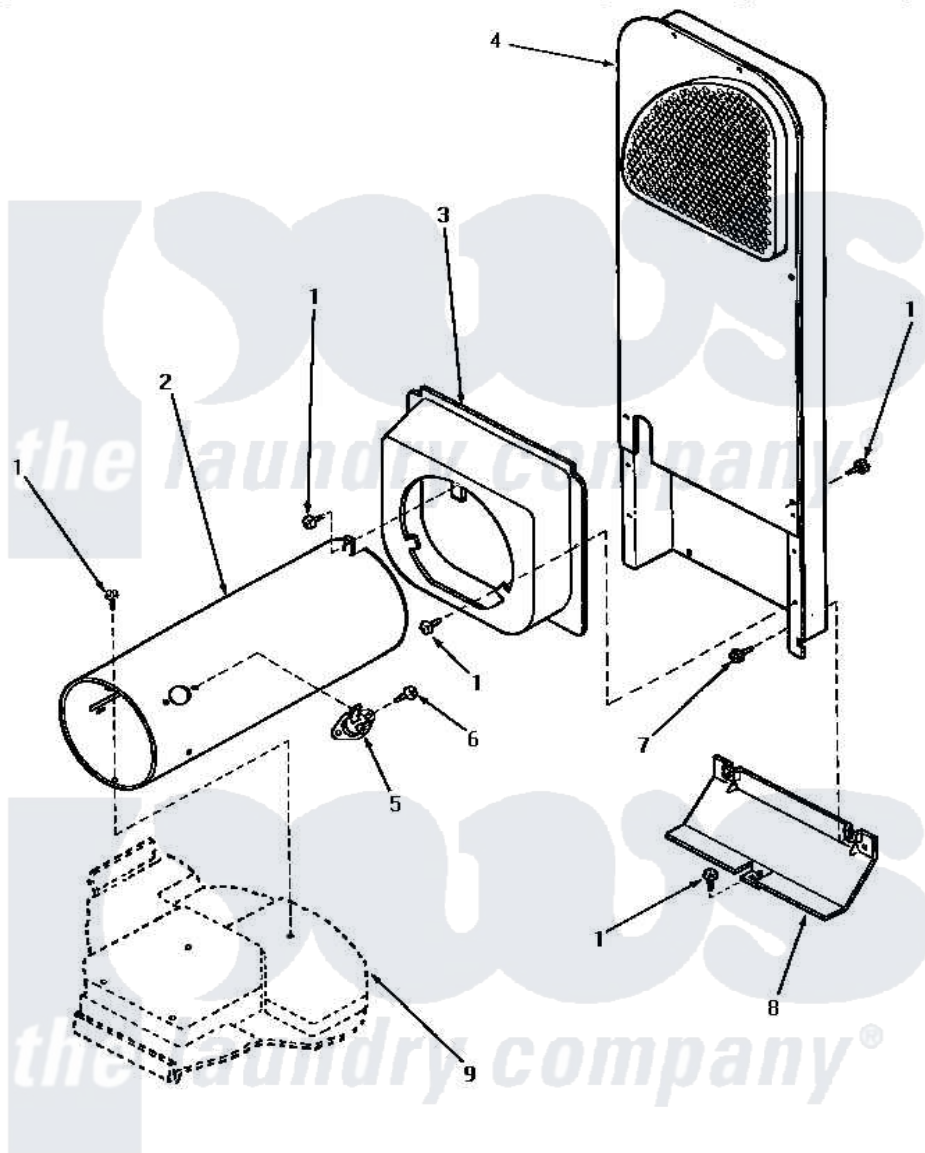

Amana NG6519 06 - HEATER BOX (STARTING SN S6333960XM)

HEATER BOX (Gas Models starting Serial No.S6333960XM)

Amana [Residential Amana NG6519 Washer Parts](#) Parts Diagram 06 - HEATER BOX (STARTING SN S6333960XM)

[Click on the part number to view part](#)

Item	Original Part Number	Replaced By	Status	Part Description
1	33562	27001200		Screw
2	61974		Not Available	BURNER HOUSING
3	Y60948	510101		Shroud Heat Duct
4	61161P	503605		Assembly, Heater Duct
5	489P3			Limit Thermostat
6	51782		Not Available	SCREW, 6B-20X5/16
7	51780	3390631		Screw, 10-16 X 3/8
8	60952		Not Available	SHIELD,HEAT DUCT
9	Y00000000		Not Available	SEE NOTE BASE