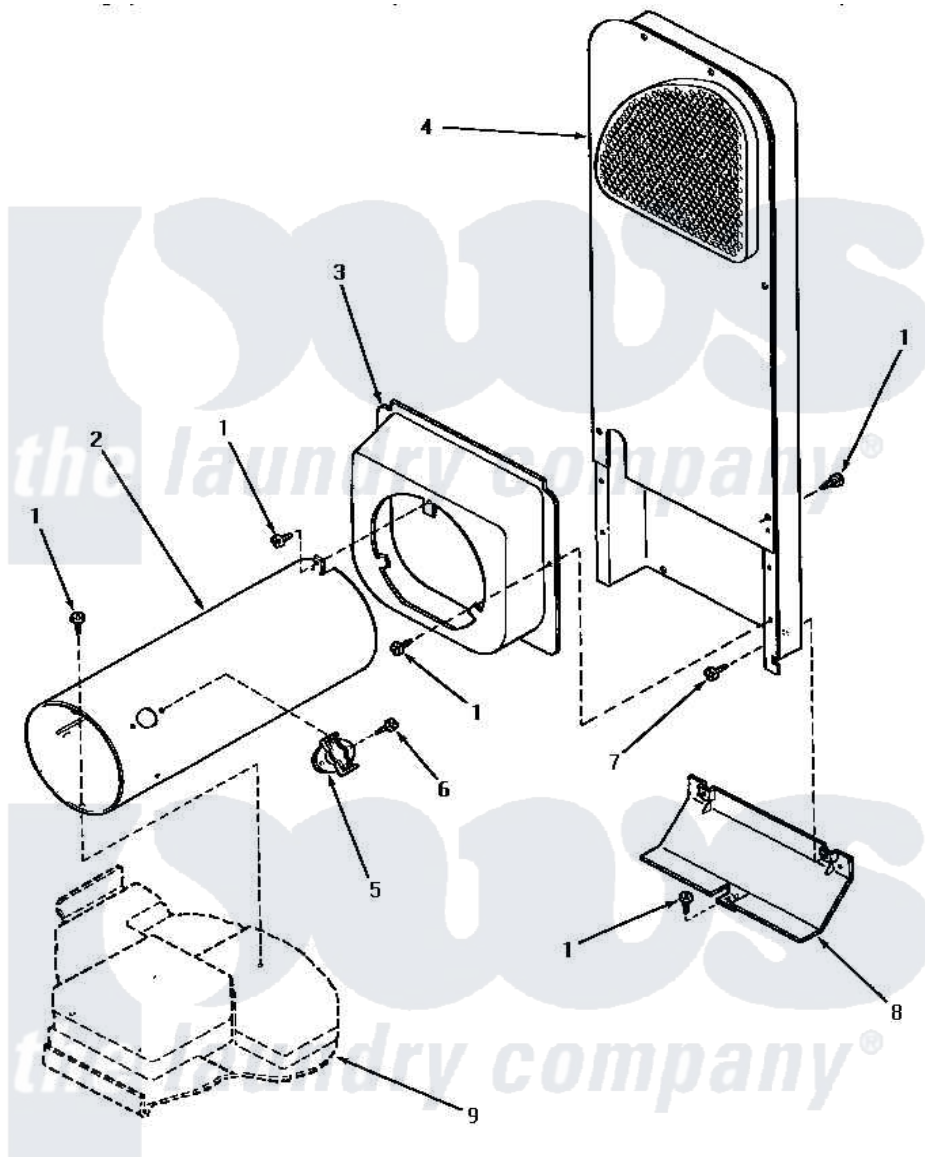

Amana NG6519 07 - HEATER BOX (THRU SN S6333959XM)

HEATER BOX (Gas Models through Serial No.S6333959XM)

Amana [Residential Amana NG6519 Washer Parts](#) Parts Diagram 07 - HEATER BOX (THRU SN S6333959XM)

[Click on the part number to view part](#)

Item	Original Part Number	Replaced By	Status	Part Description
1	33562	27001200		Screw
2	56240	08013801		Bracket
3	56237	510101		Shroud Heat Duct
4	61161P	503605		Assembly, Heater Duct
5	58366	489P3		Limit Thermostat
6	23222	3177991		Screw
7	51780	3390631		Screw, 10-16 X 3/8
8	60952		Not Available	SHIELD,HEAT DUCT
9	Y00000000		Not Available	SEE NOTE BASE