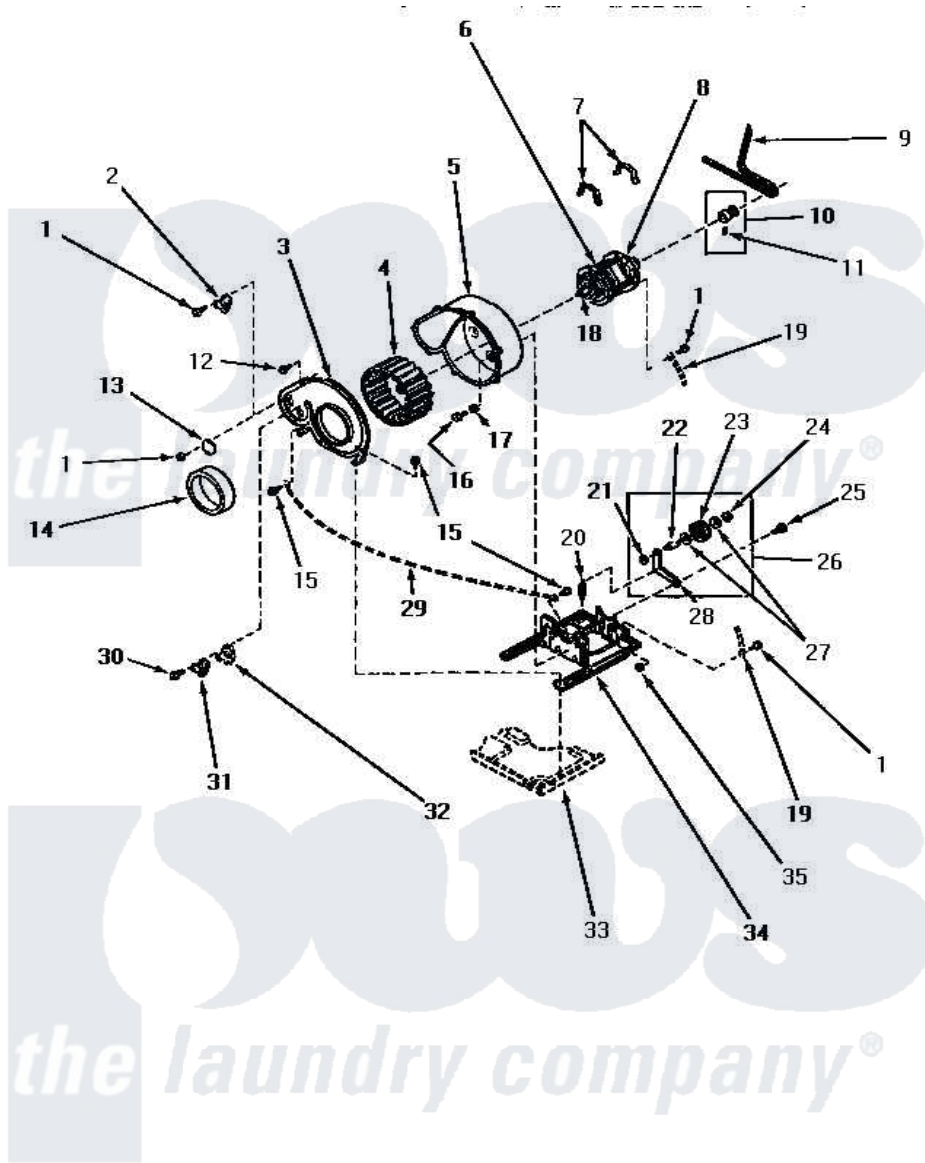

Amana NG6519 09 - MOTOR, EXHAUST FAN & BELT

MOTOR, EXHAUST FAN AND BELT

Amana [Residential Amana NG6519 Washer Parts](#) Parts Diagram 09 - MOTOR, EXHAUST FAN & BELT
 Click on the part number to view part

Item	Original Part Number	Replaced By	Status	Part Description
1	23222	3177991		Screw
2	56410			Thermostat
3	60938P		Not Available	COVER,BLOWER HOUSING
4	56000	510139P		Assembly Blower Fan Package
5	56020			Housing, Blower
6	Y58044	915P3		Motor-Drve
7	Y58047	660658		Clamp, Motor Mounting 343481 685441
8	59895		Not Available	MOTOR SWITCH, INTERNAL MOUNTED
"	53226		Not Available	SWITCH,MOTOR
"	53249		Not Available	SWITCH
9	59174	40111201		Belt, Cylinder
10	59173		Not Available	MOTOR PULLEY ASSEMBLY
11	52906		Not Available	SETSCREW
12	23962	W10116760		Screw

14	56065		Not Available	SEAL
15	51780	3390631		Screw, 10-16 X 3/8
16	33562	27001200		Screw
17	20492	M0270504		Washer
18	27604P			Never-Seeze 1 Oz Tube
19	Y00000000		Not Available	SEE NOTE GROUND WIRE, GREEN
20	56076			Spring, Idler
21	56156	358160		Nut
22	56461			Shaft
23	Y54414			Assembly, Wheel And Bearing
24	23748			Ring, Retaining
25	56587		Not Available	SCREW, 1/4-20 HEX HD SH
26	Y56170	56170P		Assembly- Idle
27	52549			Washer, 501 ID X3/4 Odx
28	56057		Not Available	LEVER, IDLER
29	Y00000000		Not Available	SEE NOTE GROUND WIRE, GREEN -- (THROUGH SERIAL NO. S6181365XA)
30	23222	3177991		Screw
"	52150	489464		Screw
31	Y61372			Thermostat
"	56471		Not Available	THERMOSTAT
32	61401	61623		Thermostat, Heater-BR
33	Y00000000		Not Available	SEE NOTE BASE
34	Y60816	503613		Mount, Motor
35	52566	27001225		Nut, Jam Mid Lock 1/4-20