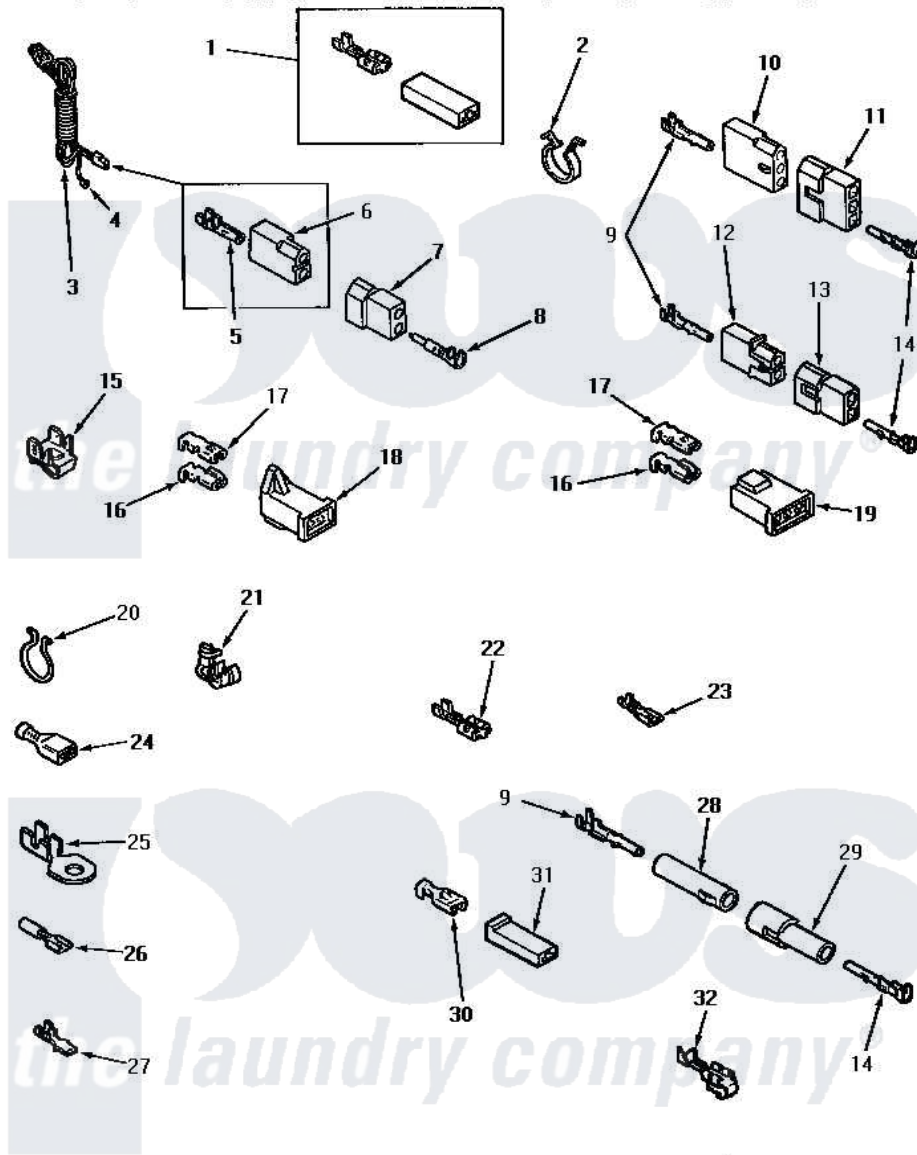

Amana NG6519 10 - POWER CORD & TERMINALS

POWER CORD AND TERMINALS

Amana [Residential Amana NG6519 Washer Parts](#) Parts Diagram 10 - POWER CORD & TERMINALS
 Click on the part number to view part

Item	Original Part Number	Replaced By	Status	Part Description
1	Y00237			Terminal-Female 1/4 ((1) 12 GAUGE Wire Or(2) 18 GA
2	61510	504034		Clip, Wire
3	Y56222	27001142		Cord, Power
4	Y00000000		Not Available	SEE NOTE GROUND WIRE, GREEN
5	00130			Terminal, Pin-1/8 Femal
6	56265			Receptacle, 2 Circuit
7	56266			Plug
8	Y00127			Terminal, Pin-1/8 Male
9	Y00117	5011-XX		093 Female Socket
10	23039	697780		Receptacle,
11	23040			Plug-3 Circuit
12	56451			Receptacle, 2 Circuit
13	56448			Terminal Block Plug
14	Y00116			Terminal, Pin-Male
15	Y00161	B5733302		Clip, Ground

16	Y00190		Connector-Receptacle
17	Y00189		Terminal, Spade
18	58799		Connector-2 Circuit
19	58800	Not Available	CONNECTOR-3 CIRCUIT (3 CIRCUIT CONNECTOR)
20	51291		Clip, Wire
21	21903	211881	Grommet, Cord Part Not Used- Gas Models Only
22	Y00121	Not Available	SPADE TERMINAL(12 GAUGE) (1/4 INCH-(2) 18 GAUGE WIRES O
"	Y00119	Not Available	SPADE TERMINAL(18 GAUGE) (1/4 INCH-(1) 18 GAUGE WIRE)
"	Y00222	Not Available	TERMINAL,FEMALE-1/4 SP
23	Y00124		Spade Terminal (18 Gauge) (3/16 Inch-(1) 18 Gauge Wire-
"	Y00209		Spade Terminal (18 Gauge) (3/16 Inch-(2) 18 Gauge Wires-
"	00156	00156SRE	65br30/FI
24	Y00163	285432	Terminal
"	Y00165		Insulated Spade Terminal
25	00110		No.10 18 Gauge Wire
"	Y00111		Ring Terminal No.10 No.10 18 Gauge Wires Or
26	Y00215		Barrel Insulated Spade
"	Y00214	Not Available	BARREL INSULATED SPADE(18 GAUG (1/4 INCH- 18 GAUGE WIRE)
27	Y00138		Male Tab Terminal 18 Gauge Wire)
"	Y00139	Y00138	Male Tab Terminal 18 Gauge Wire)
28	26301		Receptacle, Molex
29	26302	Not Available	PLUG,1 CIRCUIT
30	Y00115		Lock In Spade Terminal (18 Gaug (1/4 Inch-(1) 18 Gauge Wire)
"	00122	Not Available	(1/4 INCH-(2) 18 GAUGE WIRES O
31	90789		Connector
32	Y00114		Spade Terminal