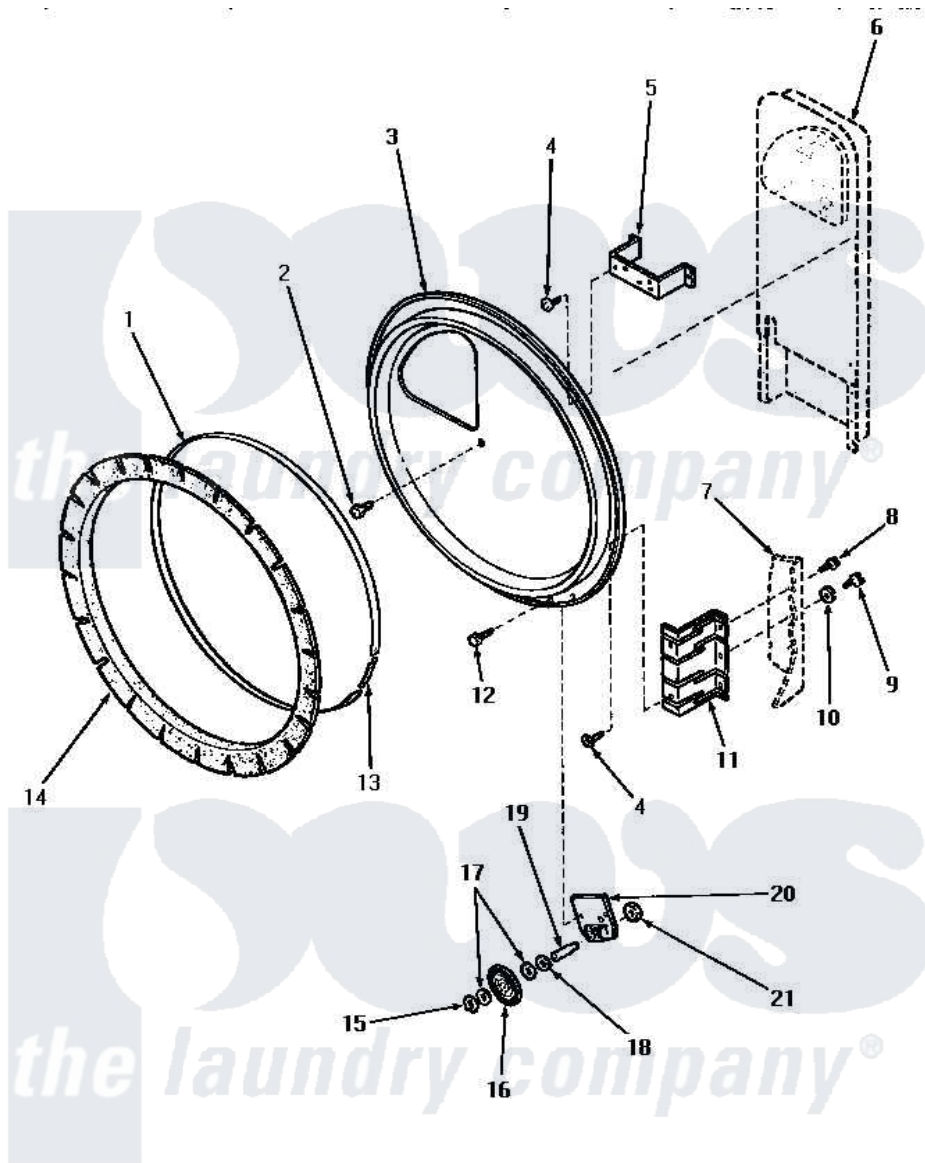

# Amana NG6519 11 - REAR BLKHD, FELT SEAL & CYLINDER ROLLER

## REAR BULKHEAD, FELT SEAL AND CYLINDER ROLLER

Amana [Residential Amana NG6519 Washer Parts](#) Parts Diagram 11 - REAR BLKHD, FELT SEAL & CYLINDER ROLLER

[Click on the part number to view part](#)

Item	Original Part Number	Replaced By	Status	Part Description
1	Y56090		Not Available	SEAL STRAP
2	Y33561	<a href="#">489464</a>		Screw
3	61135P		Not Available	ASSY,REAR BULKHEAD
4	56078	<a href="#">M400664</a>		SCrew Tap Trs Cr Rec 1016AB
5	<a href="#">60823P</a>			Bracket, Terminal Block
6	Y00000000		Not Available	SEE NOTE HEAT DUCT
7	Y00000000		Not Available	SEE NOTE CABINET
8	33562	<a href="#">27001200</a>		Screw
9	<a href="#">52909</a>			Screw, 10B-16 X 1/2 HeX
10	51474		Not Available	WASHER, 13/64IDX1/2ODX.
11	56055		Not Available	BRACKET,BULKHEAD-REAR
12	51780	<a href="#">3390631</a>		Screw, 10-16 X 3/8
13	<a href="#">52310</a>			Spring
14	<a href="#">56088</a>			Assembly, Seal
15	<a href="#">23748</a>			Ring, Retaining

16	56457	<a href="#">62649P</a>	Roller- CY
17	<a href="#">52549</a>		Washer, 501 ID X3/4 Odx
18	23886		Not Available
19	<a href="#">56461</a>		WASHER,.578IDX1.25ODX1
20	56042		Not Available
21	56156	<a href="#">358160</a>	Shaft
			BRACKET,CYLINDER ROLLER
			Nut