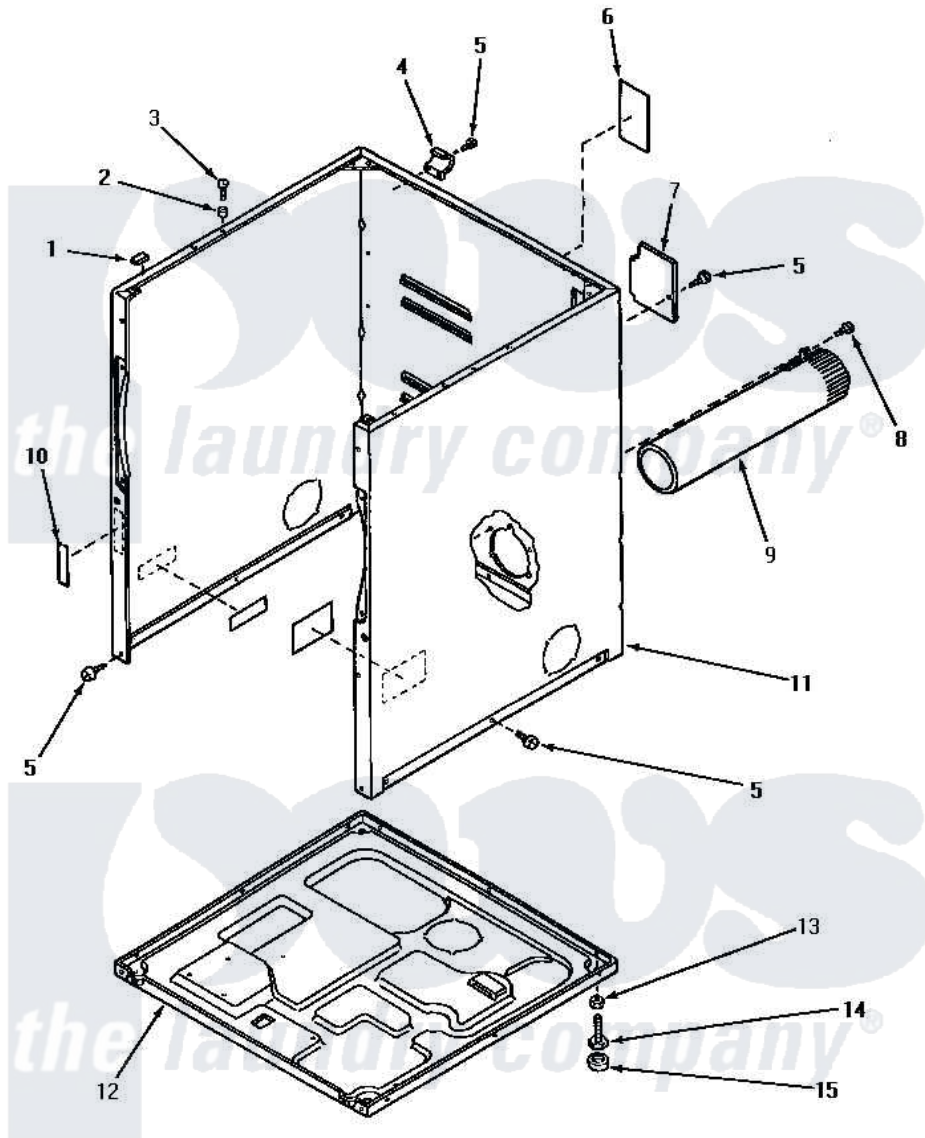

Amana NG6539 01 - CABINET, EXHAUST DUCT & BASE

CABINET, EXHAUST DUCT AND BASE

Amana [Residential Amana NG6539 Washer Parts](#) Parts Diagram 01 - CABINET, EXHAUST DUCT & BASE
 Click on the part number to view part

Item	Original Part Number	Replaced By	Status	Part Description
1	Y56128			Pad, Bumper
2	56079	505187		Locator, Panel
3	32671	Y014874		Screw, Idler Arm And Sleeve
4	60826		Not Available	HINGE, TOP
5	33562	27001200		Screw
6	56427		Not Available	STICKER
7	60821			Access Cover
8	Y33561	489464		Screw
9	56118		Not Available	ASSY, EXHAUST DUCT
10	24903		Not Available	STICKER,DISCONNECT POW
11	60813PW		Not Available	CABINET, WHITE
"	60813PH		Not Available	CABINET, HARVEST GOLD
"	60813PL		Not Available	CABINET, ALMOND
12	60811			Assembly, Base-Complete
13	20274	62739		Nut, Lock
14	Y52696	Y305086		Adjustable Leg And Nut