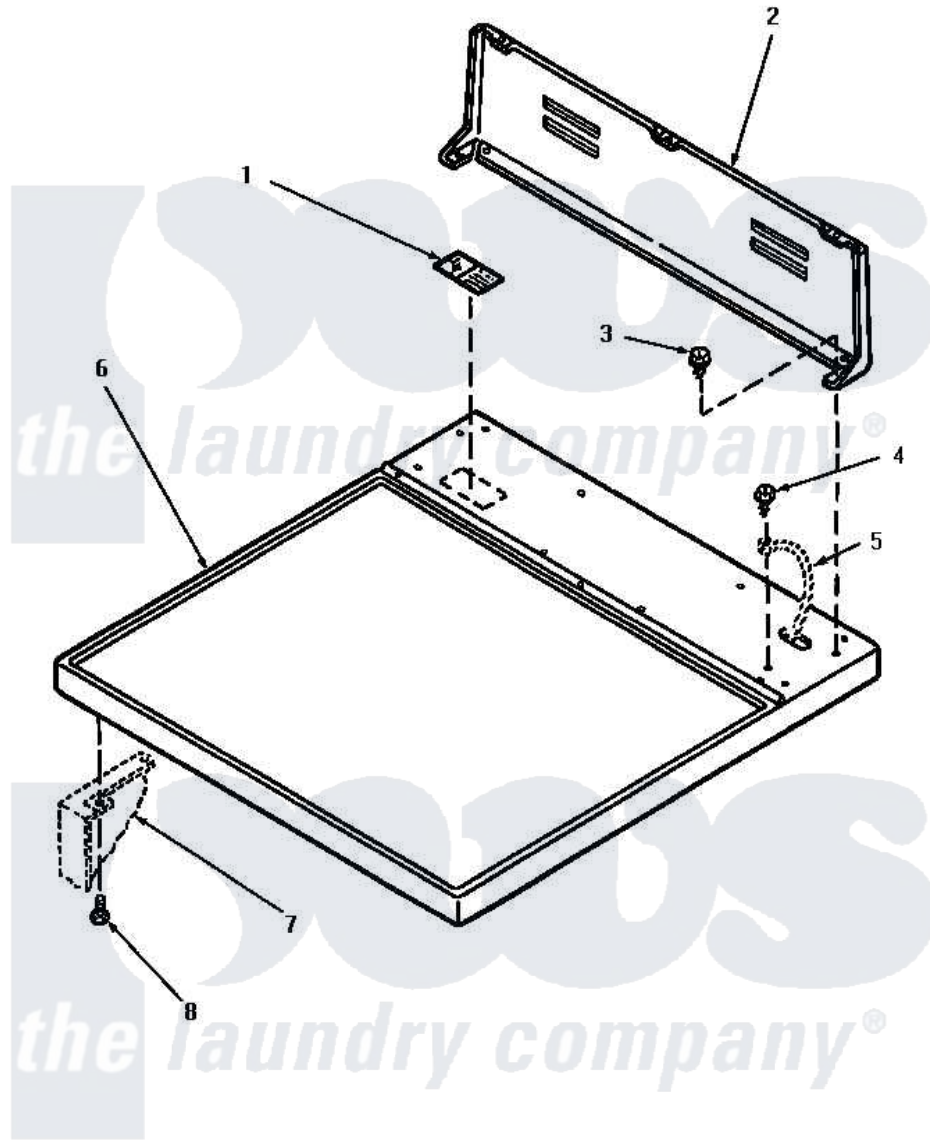

Amana NG6539 02 - CONTROL TOP & CONTROL HOOD REAR PANEL

CABINET TOP AND CONTROL HOOD REAR PANEL

Amana [Residential Amana NG6539 Washer Parts](#) Parts Diagram 02 - CONTROL TOP & CONTROL HOOD REAR PANEL

[Click on the part number to view part](#)

Item	Original Part Number	Replaced By	Status	Part Description
1	24903		Not Available	STICKER,DISCONNECT POW
2	59970		Not Available	CONTROL HOOD, REAR PANEL
3	23962	W10116760		Screw
4	20530			Screw, 10-24 x 3/8 Hex
5	Y00000000		Not Available	SEE NOTE GROUND WIRE, GREEN
6	60815H		Not Available	ASSY, TOP PANEL-DOMESTI
"	60815L		Not Available	CABINET TOP, ALMOND
"	60815W		Not Available	ASSY, TOP & CARTON
7	Y00000000		Not Available	SEE NOTE CABINET
8	33562	27001200		Screw