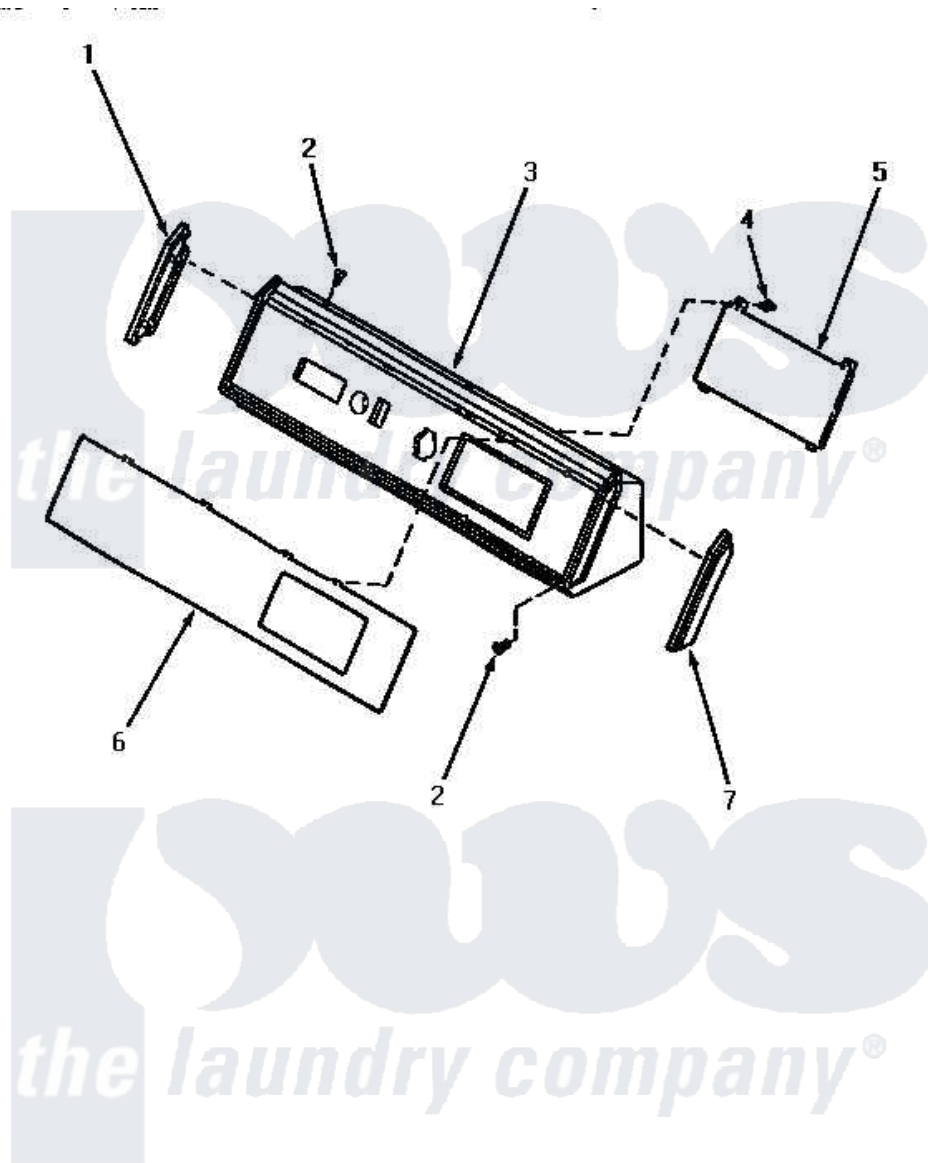

Amana NG6539 05 - GRAPHIC PANEL, CONTROL HOOD & CONTROLS

GRAPHIC PANEL, CONTROL HOOD AND CONTROLS

Amana [Residential Amana NG6539 Washer Parts](#) Parts Diagram 05 - GRAPHIC PANEL, CONTROL HOOD & CONTROLS

[Click on the part number to view part](#)

Item	Original Part Number	Replaced By	Status	Part Description
1	31249		Not Available	CAP,END-L.H.-CHROME
2	31752		Not Available	SCREW,No.8ABX3/4 POZIDRI
3	59606		Not Available	HOOD,DRYER-BLACK
4	31260			Screw, No.8 X 3/8 Ind H
5	59609			Electrical Control Kit
6	59480		Not Available	PANEL,GRAPHIC
7	31248			Cap, End-RH-Chrome