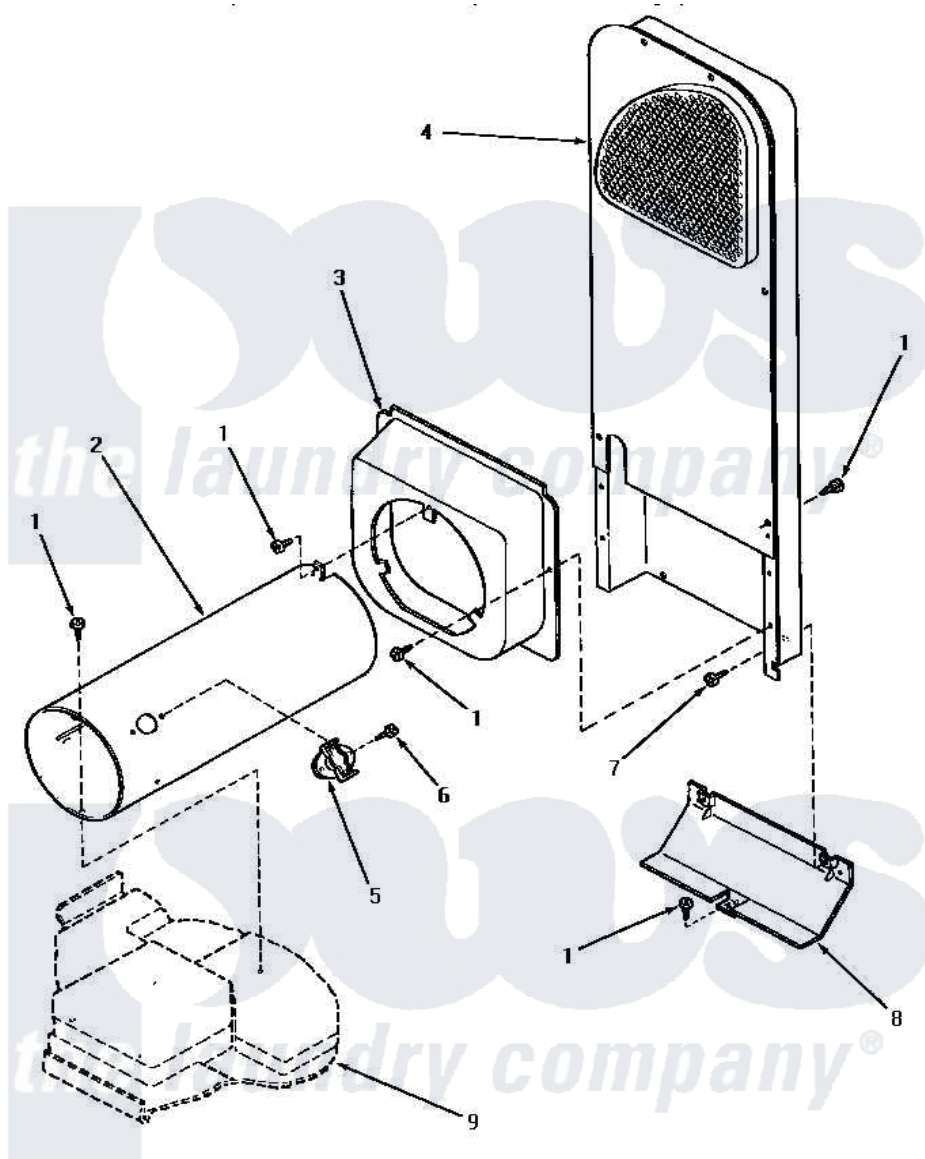

Amana NG6539 06 - HEATER BOX

HEATER BOX (Gas Models through Serial No.S6333959XM)

Amana [Residential Amana NG6539 Washer Parts](#) Parts Diagram 06 - HEATER BOX

[Click on the part number to view part](#)

Item	Original Part Number	Replaced By	Status	Part Description
1	33562	27001200		Screw
2	56240	08013801		Bracket
3	56237	510101		Shroud Heat Duct
4	61161P	503605		Assembly, Heater Duct
5	58366	489P3		Limit Thermostat
6	23222	3177991		Screw
7	51780	3390631		Screw, 10-16 X 3/8
8	60952		Not Available	SHIELD,HEAT DUCT
9	Y00000000		Not Available	SEE NOTE BASE