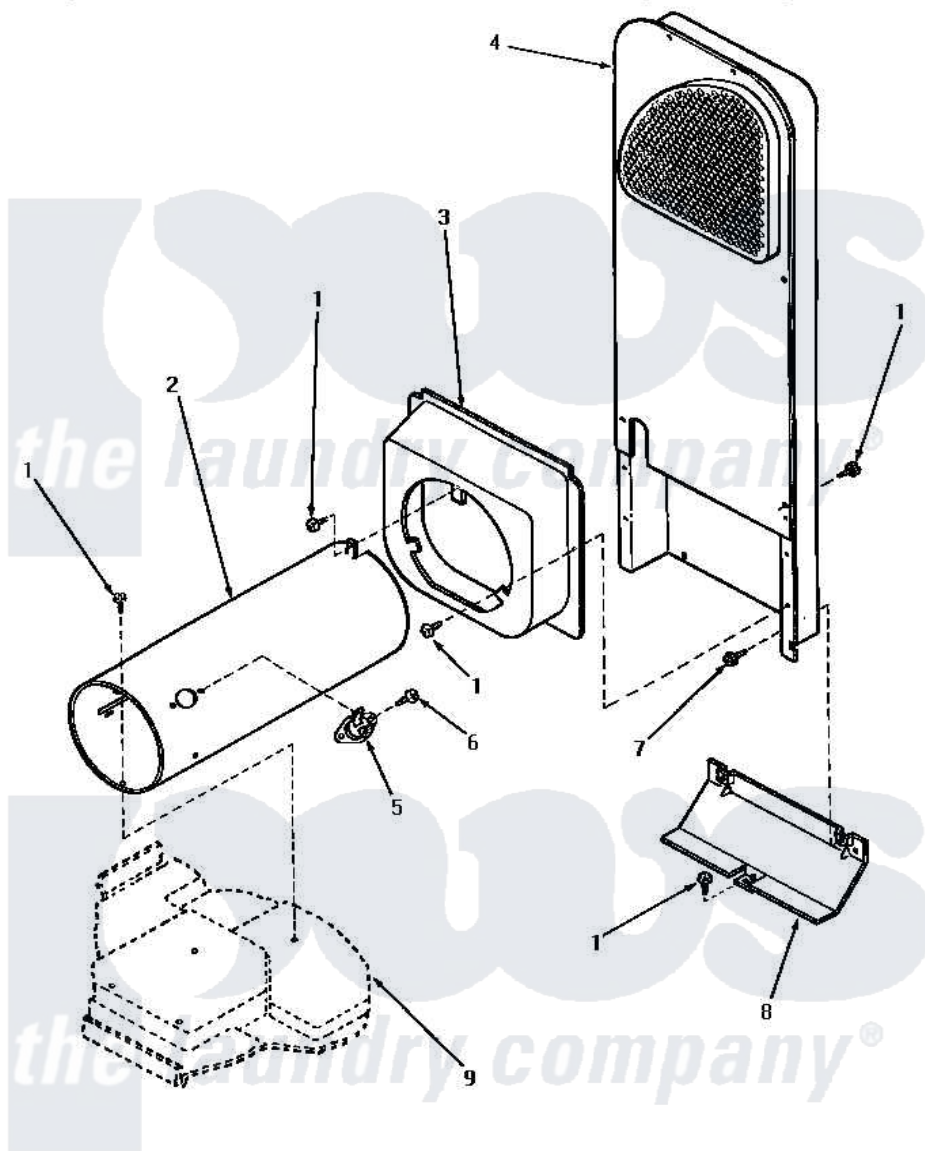

Amana NG6539 07 - HEATER BOX

HEATER BOX (Gas Models starting Serial No.S633960XM)

Amana [Residential Amana NG6539 Washer Parts](#) Parts Diagram 07 - HEATER BOX

[Click on the part number to view part](#)

Item	Original Part Number	Replaced By	Status	Part Description
1	33562	27001200		Screw
2	61974		Not Available	BURNER HOUSING
3	Y60948	510101		Shroud Heat Duct
4	61161P	503605		Assembly, Heater Duct
5	489P3			Limit Thermostat
6	51782		Not Available	SCREW, 6B-20X5/16
7	51780	3390631		Screw, 10-16 X 3/8
8	60952		Not Available	SHIELD,HEAT DUCT
9	Y00000000		Not Available	SEE NOTE BASE