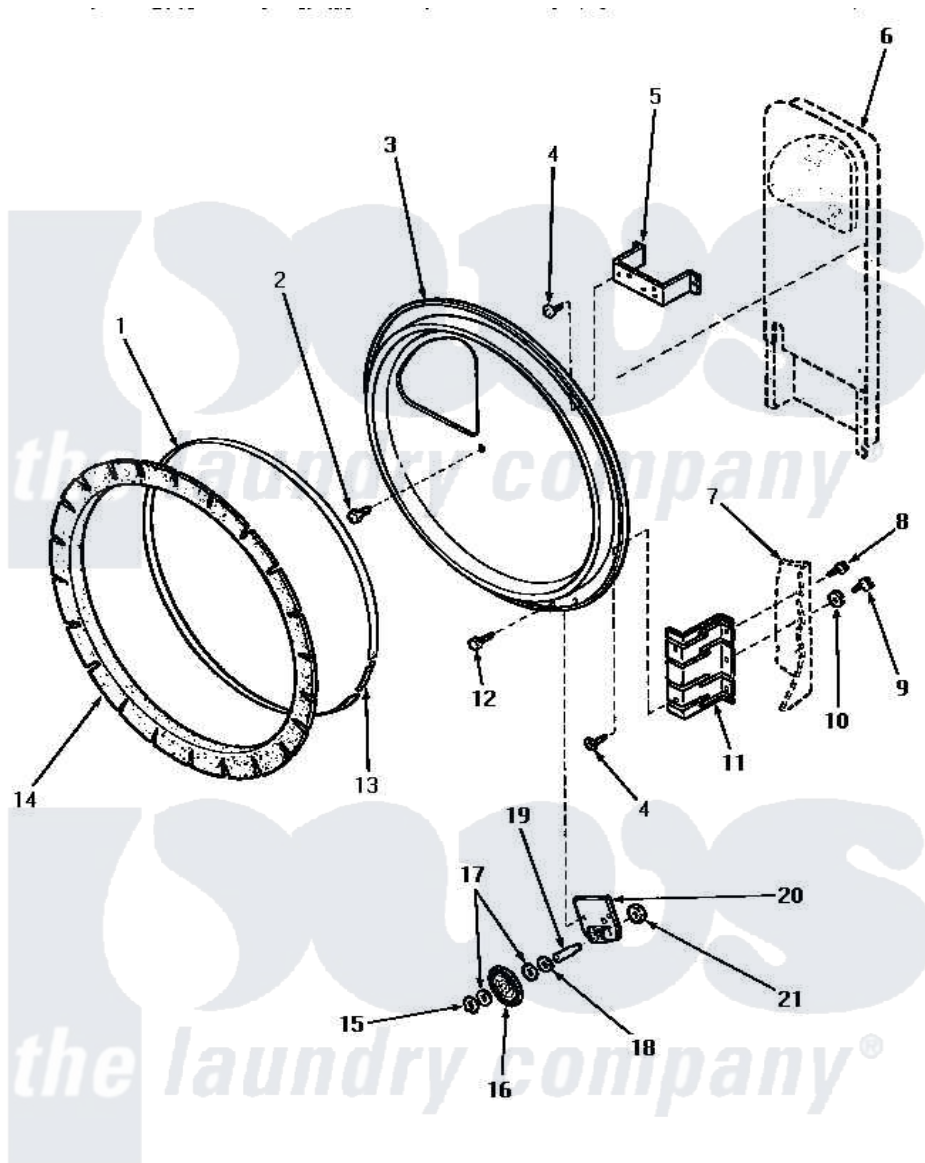

Amana NG6539 11 - REAR BLKHD, FELT SEAL & CYLINDER ROLLER

REAR BULKHEAD, FELT SEAL AND CYLINDER ROLLER

Amana [Residential Amana NG6539 Washer Parts](#) Parts Diagram 11 - REAR BLKHD, FELT SEAL & CYLINDER ROLLER

[Click on the part number to view part](#)

Item	Original Part Number	Replaced By	Status	Part Description
1	Y56090		Not Available	SEAL STRAP
2	Y33561	489464		Screw
3	61135P		Not Available	ASSY,REAR BULKHEAD
4	56078	M400664		SCrew Tap Trs Cr Rec 1016AB
5	60823P			Bracket, Terminal Block
6	Y00000000		Not Available	SEE NOTE HEAT DUCT
7	Y00000000		Not Available	SEE NOTE CABINET
8	33562	27001200		Screw
9	52909			Screw, 10B-16 X 1/2 HeX
10	51474		Not Available	WASHER, 13/64IDX1/2ODX.
11	56055		Not Available	BRACKET,BULKHEAD-REAR
12	51780	3390631		Screw, 10-16 X 3/8
13	52310			Spring
14	56088			Assembly, Seal
15	23748			Ring, Retaining

16	56457	62649P	Roller- CY
17	52549		Washer, 501 ID X3/4 Odx
18	23886		Not Available WASHER,.578IDX1.25ODX1
19	56461		Shaft
20	56042		Not Available BRACKET,CYLINDER ROLLER
21	56156	358160	Nut