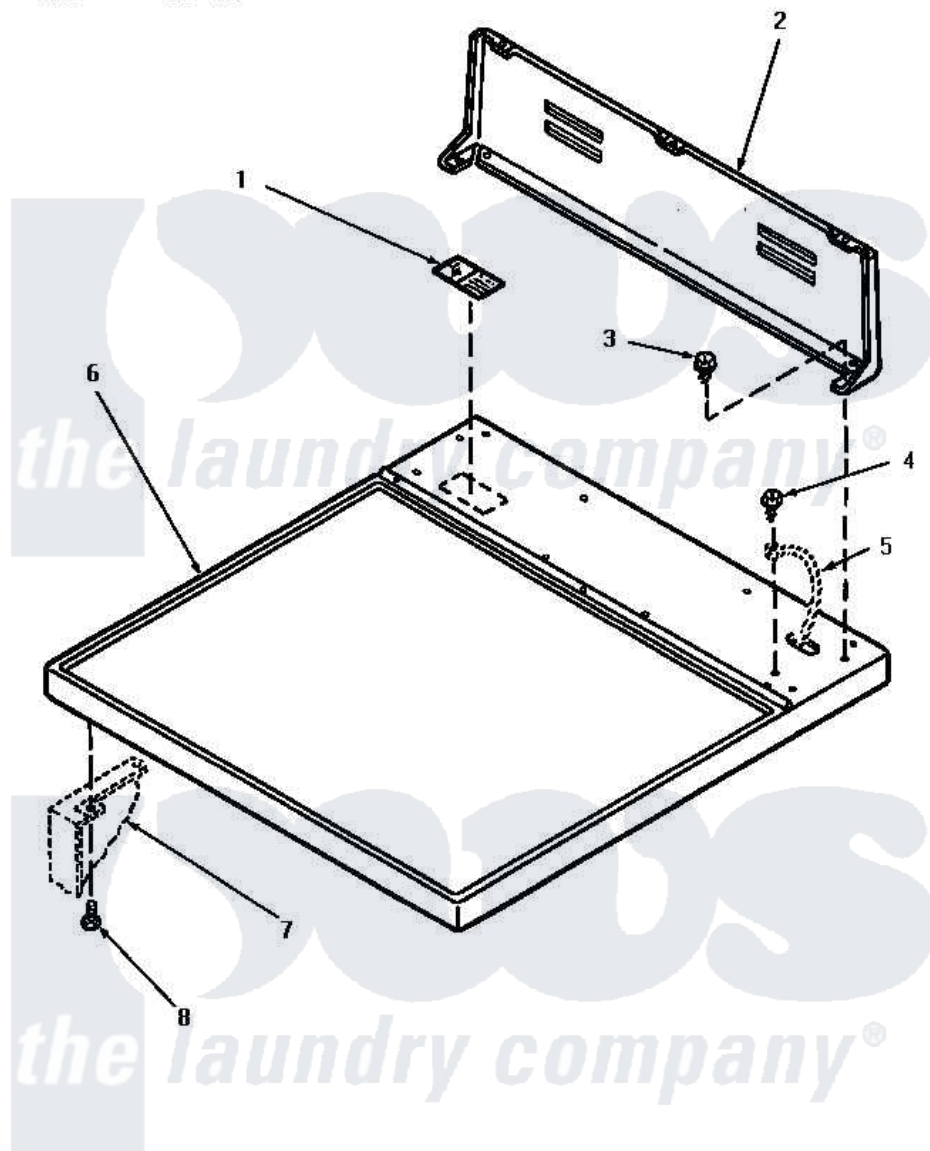

# Amana NG6619 01 - CABINET TOP & CONTROL HOOD REAR PANEL

## CABINET TOP AND CONTROL HOOD REAR PANEL

Amana [Residential Amana NG6619 Washer Parts](#) Parts Diagram 01 - CABINET TOP & CONTROL HOOD REAR PANEL

[Click on the part number to view part](#)

Item	Original Part Number	Replaced By	Status	Part Description
1	24903		Not Available	STICKER,DISCONNECT POW
2	59970		Not Available	CONTROL HOOD, REAR PANEL
3	23962	<a href="#">W10116760</a>		Screw
4	<a href="#">20530</a>			Screw, 10-24 x 3/8 Hex
5	Y00000000		Not Available	SEE NOTE GROUND WIRE, GREEN
6	60815H		Not Available	ASSY, TOP PANEL-DOMESTI
"	60815L		Not Available	CABINET TOP, ALMOND
"	60815W		Not Available	ASSY, TOP & CARTON
7	Y00000000		Not Available	SEE NOTE CABINET
8	33562	<a href="#">27001200</a>		Screw